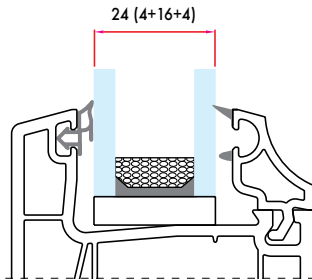

X6495 250 gr/m

1 Pack : 25x6 m = 150 m

Double Glazing Bead with Gasket (20 mm)

X6496 170 gr/m

1 Pack : 25x6 m = 150 m

Double Glazing Bead with Gasket (24 mm)

X6490 170 gr/m

1 Pack : 25x6 m = 150 m