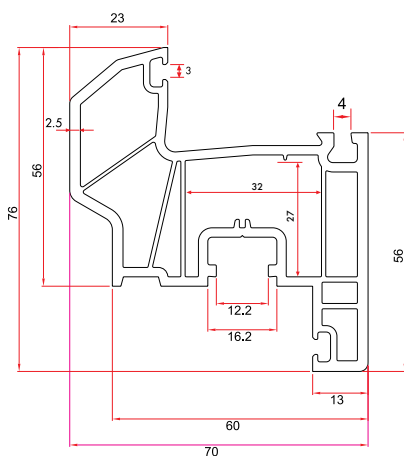

Overlap Sash Profile

SX7530 1.220 gr/m

1 Pack : 6x6 m = 36 m