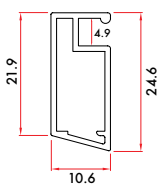

FOR FIXED FLY SCREEN APPLICATIONS

Fly Screen Profile

1070 205 gr/m

1 Pack : 25x6 m = 150 m