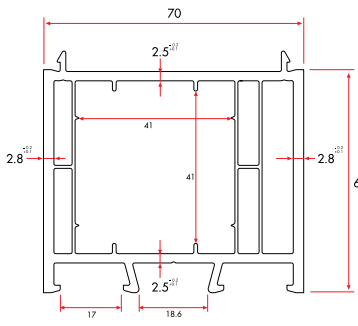

Frame Extension (60 mm)

75131 1.264 gr/m

1 Pack : 4x6 m = 24 m