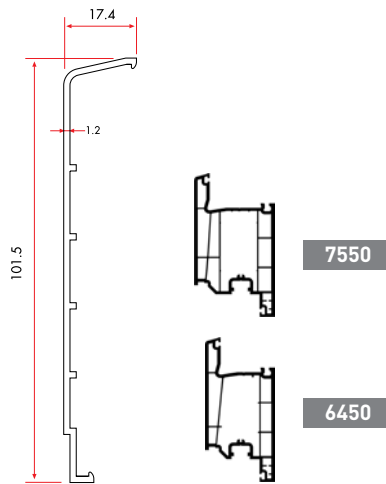

1 Pack : 6x6 m = 36 m

LINE80 Mullion
Aluminium Cladding

110045 **465 gr/m**

1 Pack : 6x6 m = 36 m

Door
Aluminium Cladding

110051 **540 gr/m**

1 Pack : 6x6 m = 36 m

LINE70 Overhung & Door
Aluminium Cladding