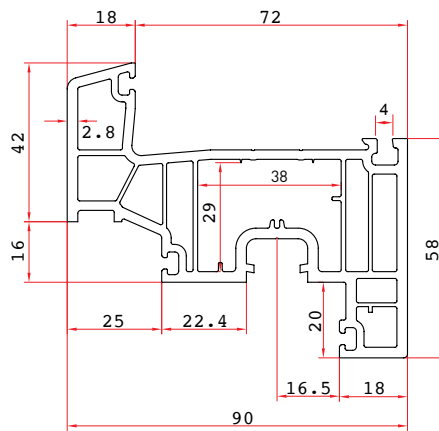

Sash Profile

9635 | **1.660 gr/m**

1 Pack : 4x6 m = 24 m