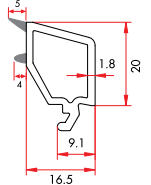

X6495 250 gr/m

1 Pack : 25x6 m = 150 m

Double Glazing Bead with Gasket (20 mm)

X6496 170 gr/m

1 Pack : 25x6 m = 150 m

Double Glazing Bead with Gasket (24 mm)

X6490 170 gr/m

1 Pack : 25x6 m = 150 m