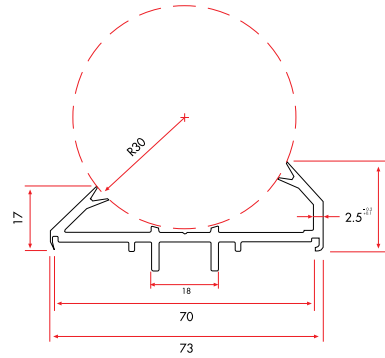

1 Pack : 10x6 m = 60 m

Frame Extension (60 mm)

75131 1.264 gr/m

1 Pack : 4x6 m = 24 m

Angle Corner Adaptor Profile

75140 467 gr/m

1 Pack : 12x6 m = 72 m

Pipe Profile