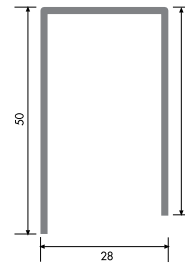

009.003

For 6451