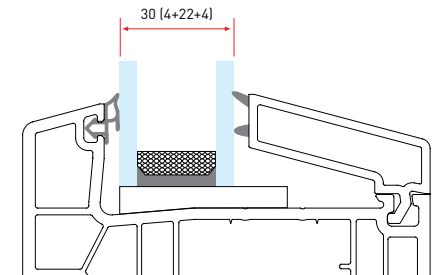

LINE90 - ACCESSORIES

X6481 | **245 gr/m**

1 Pack : 25x6 m = 150 m

001.012

Mullion Connector

001.014

Espagnolette Striker

001.001

X6480 | **250 gr/m**

1 Pack : 25x6 m = 150 m