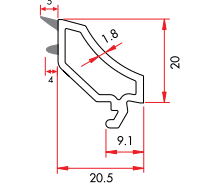

1 Pack : 25x6 m = 150 m

Single Glazing Bead with Gasket

X6480 250 gr/m

1 Pack : 25x6 m = 150 m

Double Glazing Bead with Gasket (20 mm)

X6495 250 gr/m

1 Pack : 25x6 m = 150 m

Double Glazing Bead with Gasket (20 mm)