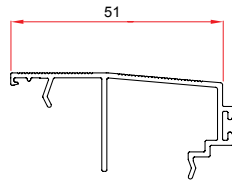

LINE70 Sliding - MAIN PROFILES

Frame Adaptor

7380 0.550 gr/m

1 Pack : 6x6 m = 36 m

Aluminium Threshold

7349 0.415 gr/m

1 Pack : 8x6 m = 48 m

Interlock