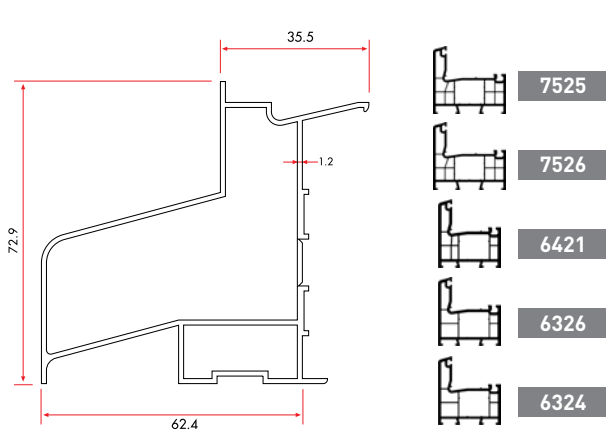

ALUMINIUM CLADDING PROFILES

Low Frame with Fly Screen Aluminium Cladding

110024 1.130 gr/m

1 Pack : 6x6 m = 36 m