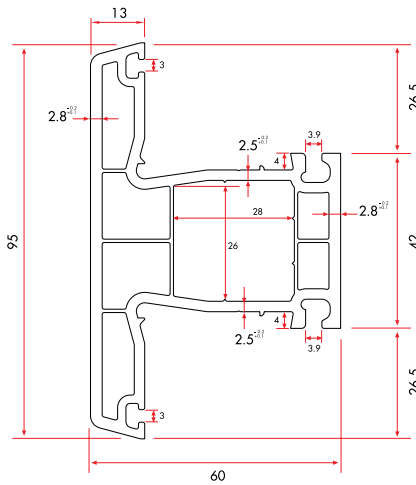

Mullion Profile

6345 | **1.369 gr/m**

1 Pack : 6x6 m = 36 m