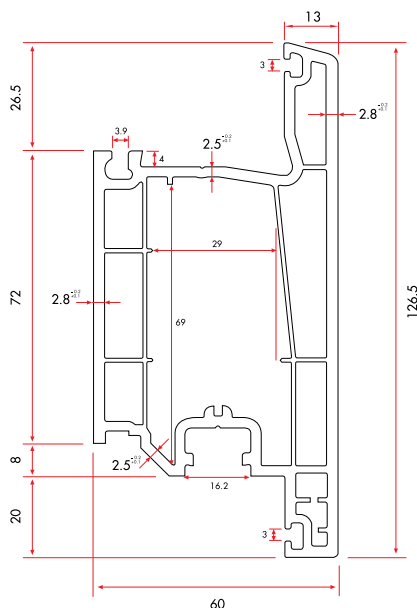

Outswing Door Sash Profile

6460 1.870 gr/m

1 Pack : 4x6 m = 24 m