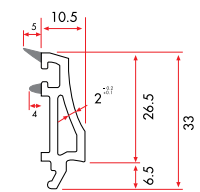

Triple Glazing Bead with Gasket (30 mm)

64100C 220 gr/m

1 Pack : 25x6 m = 150 m