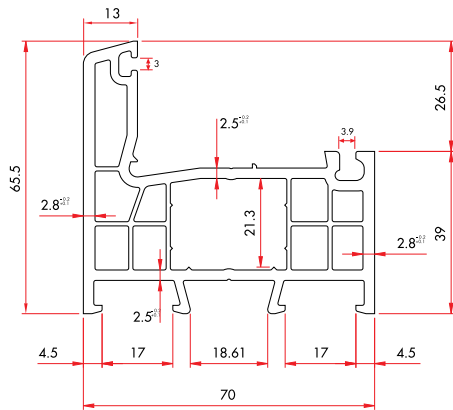

9010 166 gr/m

1 Pack : 25x6 m = 150 m

Sash Drip Profile

9011 168 gr/m

1 Pack : 25x6 m = 150 m

LINE80 - ASSEMBLY DETAILS

MAIN PROFILES

Frame Profile