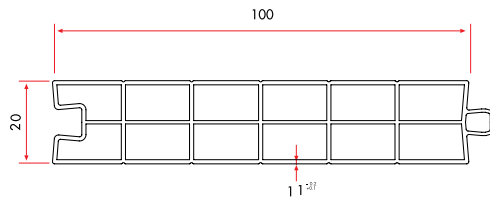

LINE70 Sliding - ASSEMBLY DETAILS

LINE70 Sliding - ASSEMBLY DETAILS

LINE70 Sliding - ASSEMBLY DETAILS

AUXILIARY PROFILES

24 mm Panel Profile

1010 585 gr/m

1 Pack : 10x6 m = 60 m

20 mm Panel Profile