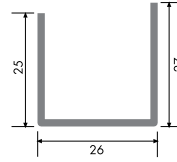

LINE80 Sliding - REINFORCEMENT STEEL

009.001

For 8430-6340-6345