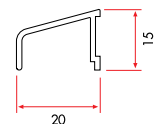

Sash Drip Profile

9011 | **168 gr/m**

1 Pack : 25x6 m = 150 m