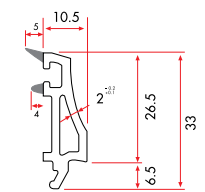

Double Glazing Bead with Gasket (20 mm)

6495C 264 gr/m

1 Pack : 25x6 m = 150 m

Triple Glazing Bead with Gasket (24 mm)

6490C 240 gr/m

1 Pack : 25x6 m = 150 m

Triple Glazing Bead with Gasket (30 mm)

64100C 220 gr/m