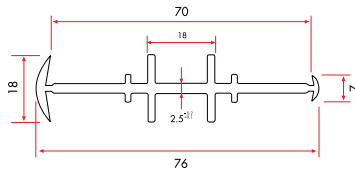

001.036

Sash Adaptor Cap

001.001

Hinge

LINEX70 - AUXILIARY PROFILES

90° Corner Adaptor

75110 1.280 gr/m

1 Pack : 4x6 m = 24 m