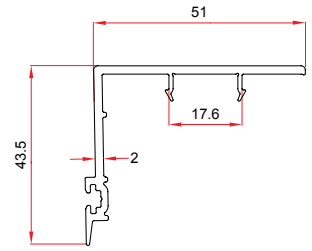

LINE70 Sliding - MAIN PROFILES

Frame Adaptor

7380 0.550 gr/m

1 Pack : 6x6 m = 36 m

Aluminium Threshold

7349 0.415 gr/m

1 Pack : 8x6 m = 48 m

Interlock