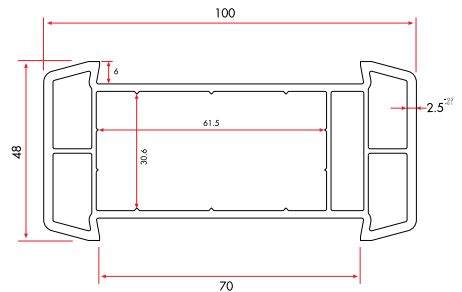

Static Coupling

75160 1.178 gr/m
1 Pack : 4x6 m = 24 m