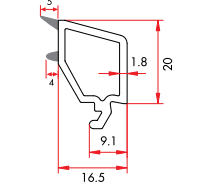

X6496 170 gr/m

1 Pack : 25x6 m = 150 m

Double Glazing Bead with Gasket (24 mm)

X6490 170 gr/m

1 Pack : 25x6 m = 150 m

Double Glazing Bead with Gasket (24 mm)

X6491 170 gr/m

1 Pack : 25x6 m = 150 m