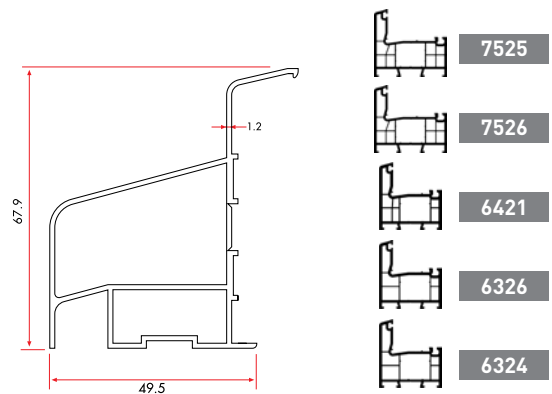

LINE60 Frame with Fly
Screen Aluminium Cladding

110622 917 gr/m

1 Pack : 6x6 m = 36 m

Low Frame
Wide Aluminium Cladding

110023 913 gr/m

1 Pack : 6x6 m = 36 m

LINE60 Frame
Wide Aluminium Cladding

110623 892 gr/m