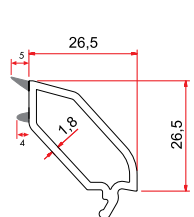

1 Pack : 4x6 m = 24 m

Balcony Door Sash Profile

7551 | **1.546 gr/m**

1 Pack : 4x6 m = 24 m

Outswing Door Sash Profile

7560 | **2.067 gr/m**

1 Pack : 4x6 m = 24 m

LINE80 - GLAZING BEADS

Double Glazing Bead with Gasket (24 mm)

8680C | **230 gr/m**

1 Pack : 25x6 m = 150 m

Triple Glazing Bead with Gasket (34 mm)

6490C | **240 gr/m**

1 Pack : 25x6 m = 150 m

Double Glazing Bead with Gasket (24 mm)