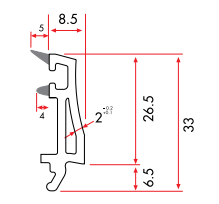

6490C 240 gr/m

1 Pack : 25x6 m = 150 m

Triple Glazing Bead with Gasket (30 mm)

64100C 220 gr/m

1 Pack : 25x6 m = 150 m

Triple Glazing Bead with Gasket (32 mm)

64105C 215 gr/m

1 Pack : 25x6 m = 150 m