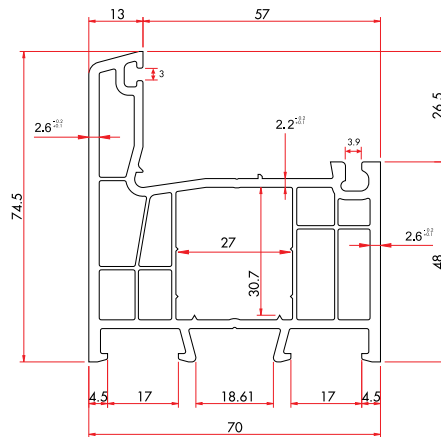

Frame Profile

7521 | **1.281 gr/m**

1 Pack : 6x6 m = 36 m