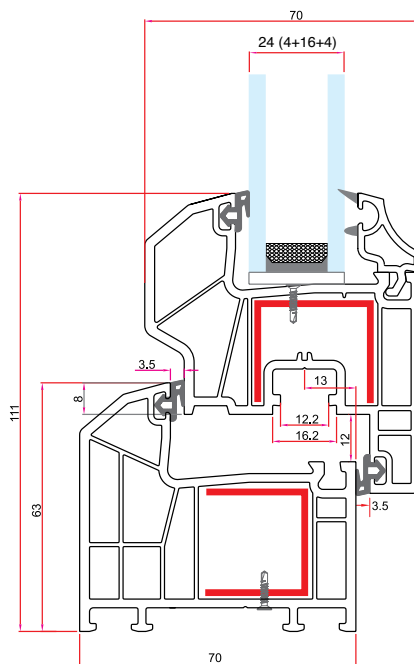

1030 550 gr/m

1 Pack : 6x6 m = 36 m

Static Coupling

75160 1.178 gr/m

1 Pack : 4x6 m = 24 m

LINEX70 - ASSEMBLY DETAILS

LINEX70 - ASSEMBLY DETAILS

MAIN PROFILES