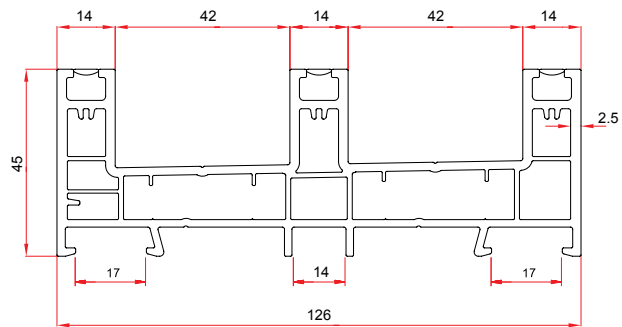

1 Pack : 4x6 m = 24 m

Double Track with Screen Renovation Frame Profile

7324 1.460 gr/m

1 Pack : 4x6 m = 24 m

Single Track Frame Profile

7321 1.400 gr/m

1 Pack : 4x6 m = 24 m

Triple Frame Profile