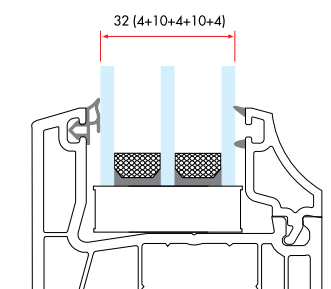

7580C | **292 gr/m**

1 Pack : 25x6 m = 150 m

Triple Glazing Bead with Gasket (40 mm)

64100C | **220 gr/m**

1 Pack : 25x6 m = 150 m

Triple Glazing Bead with Gasket (32 mm)

75105C | **239 gr/m**

1 Pack : 25x6 m = 150 m