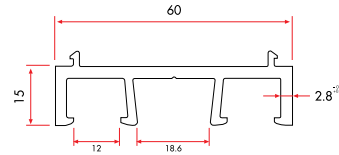

1 Pack : 10x6 m = 60 m

Frame Extension (15 mm)

64130 473 gr/m

1 Pack : 10x6 m = 60 m

Coupling Profile

10120 130 gr/m

1 Pack : 25x6 m = 150 m

Third Gasket Adaptor