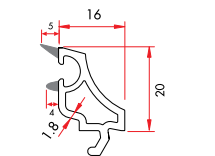

Double Glazing Bead with Gasket (24 mm)

X6490 170 gr/m

1 Pack : 25x6 m = 150 m