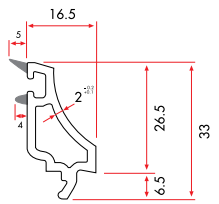

LINE60 - GLAZING BEADS

Single Glazing Bead with Gasket

6480C 332 gr/m

1 Pack : 25x6 m = 150 m

Double Glazing Bead with Gasket (20 mm)

6495C 264 gr/m

1 Pack : 25x6 m = 150 m

Triple Glazing Bead with Gasket (24 mm)