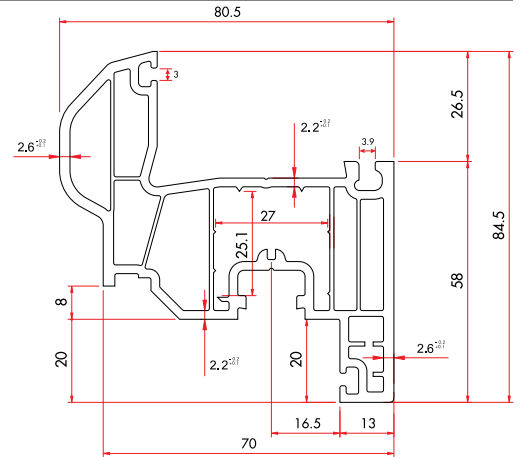

Frame Profile

7526 | **1.163 gr/m**

1 Pack : 6x6 m = 36 m

Frame Profile

7521 | **1.281 gr/m**

1 Pack : 6x6 m = 36 m

Overlap Sash Profile

7531 | **1.422 gr/m**