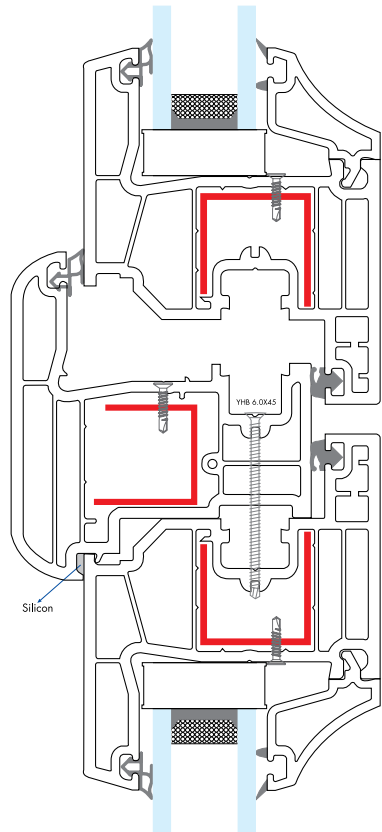

9010 166 gr/m

1 Pack : 25x6 m = 150 m

Sash Drip Profile

9011 168 gr/m

1 Pack : 25x6 m = 150 m

LINE80 - ASSEMBLY DETAILS

MAIN PROFILES

Frame Profile