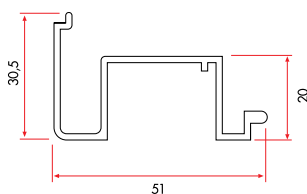

1 Pack : 2x6 m = 12 m

LINE60 Thermally Broken Aluminium Threshold Profile (High)

60220 1.928 gr/m

1 Pack : 2x6 m = 12 m

LINE60 Aluminium Threshold

60230 803 gr/m

LINE60 Aluminium Door Sash Without Threshold