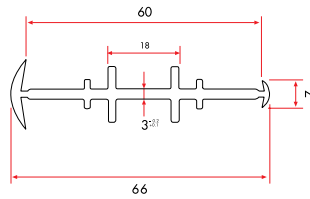

001.051

Threshold Adaptor

ECOLINE60 Plus - AUXILIARY PROFILES

90° Corner Adaptor

64110 766 gr/m

1 Pack : 4x6 m = 24 m

Coupling Profile

64120 330 gr/m