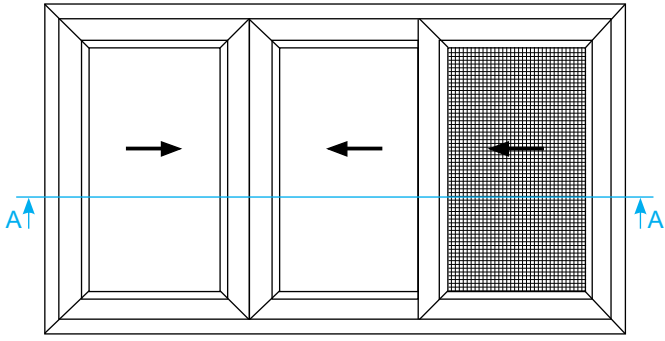

LINE70 Sliding - ASSEMBLY DETAILS