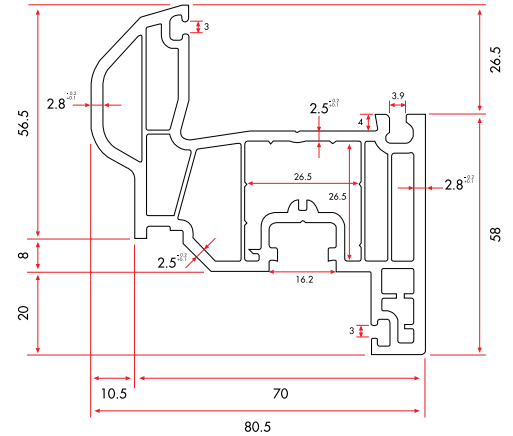

7525 | **1.298 gr/m**

1 Pack : 6x6 m = 36 m

Frame Profile

7520 | **1.430 gr/m**

1 Pack : 6x6 m = 36 m

Overlap Sash Profile

7530 | **1.583 gr/m**

1 Pack : 6x6 m = 36 m