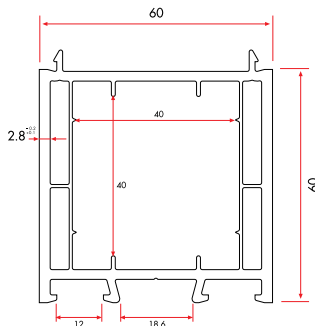

Coupling Profile

10120 | **130 gr/m**

1 Pack : 25x6 m = 150 m

Third Gasket Adaptor

1040 | **178 gr/m**

1 Pack : 25x6 m = 150 m

Frame Extension (60 mm)

64131 | **1.117 gr/m**