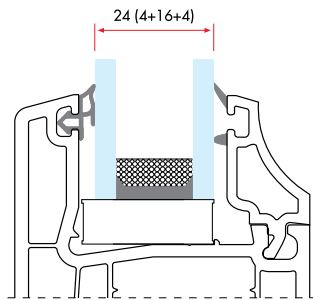

Triple Glazing Bead with Gasket (30 mm)

64100C 220 gr/m

1 Pack : 25x6 m = 150 m