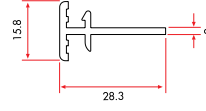

Coupling Profile

10120 130 gr/m

1 Pack : 25x6 m = 150 m