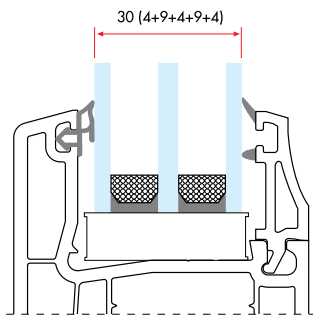

6490C 240 gr/m

1 Pack : 25x6 m = 150 m

Triple Glazing Bead with Gasket (30 mm)

64100C 220 gr/m

1 Pack : 25x6 m = 150 m

Triple Glazing Bead with Gasket (32 mm)

64105C 215 gr/m

1 Pack : 25x6 m = 150 m