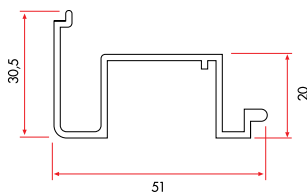

LINE60 Aluminium Door Sash Without Threshold

6455 | **552 gr/m**

1 Pack : 4x6 m = 24 m

9010 | **166 gr/m**

1 Pack : 25x6 m = 150 m

9011 | **168 gr/m**

1 Pack : 25x6 m = 150 m