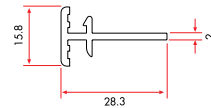

Coupling Profile

10120 130 gr/m

1 Pack : 25x6 m = 150 m