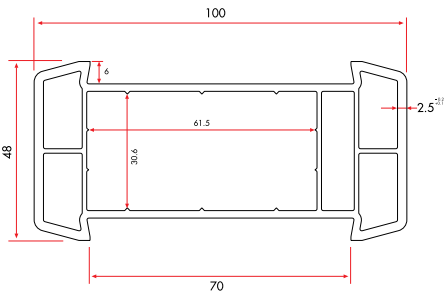

Static Coupling

75160 1.178 gr/m

1 Pack : 4x6 m = 24 m