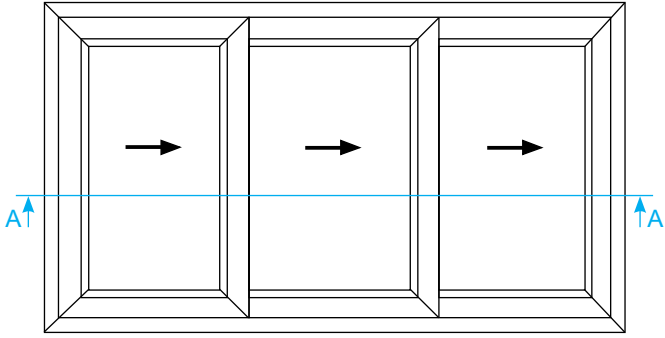

LINE70 Sliding - ASSEMBLY DETAILS