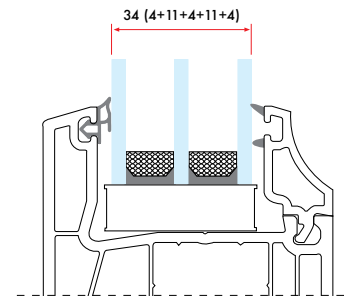

Double Glazing Bead with Gasket (24 mm)

8680C | **230 gr/m**

1 Pack : 25x6 m = 150 m

Triple Glazing Bead with Gasket (34 mm)

6490C | **240 gr/m**

1 Pack : 25x6 m = 150 m

Double Glazing Bead with Gasket (24 mm)