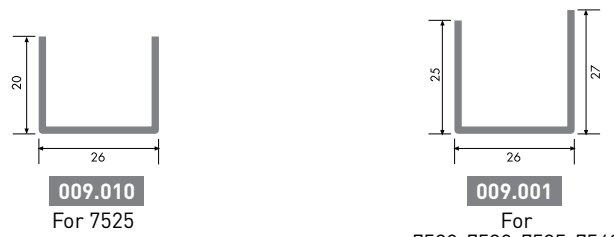

009.001
For 7520-7530-7535-7540

LINE70 - REINFORCEMENT STEEL