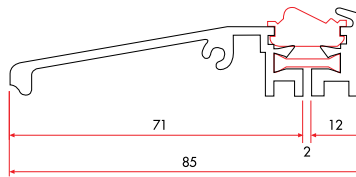

1 Pack : 10x6 m = 60 m

Frame Extension (60 mm)

75131 1.264 gr/m

1 Pack : 4x6 m = 24 m

Angle Corner Adaptor Profile

75140 467 gr/m

1 Pack : 12x6 m = 72 m

Pipe Profile

1030 550 gr/m

1 Pack : 6x6 m = 36 m

Static Coupling

75160 1.178 gr/m

1 Pack : 4x6 m = 24 m

LINE70 Thermally Broken
Aluminium Threshold Profile

70210 1.360 gr/m

1 Pack : 2x6 m = 12 m