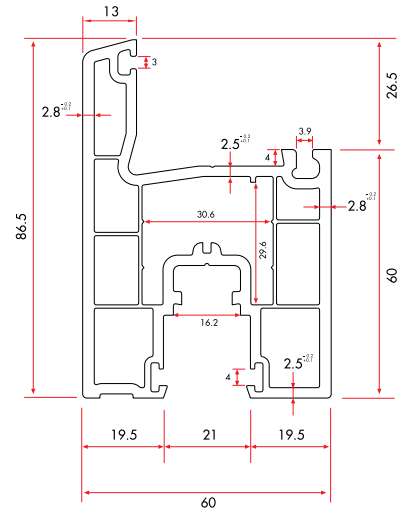

Sash Profile

8430 | **1.534 gr/m**

1 Pack : 4x6 m = 24 m