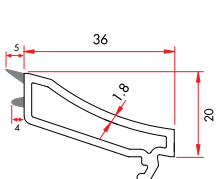

Double Glazing Bead with Gasket

X6480 | **250 gr/m**

1 Pack : 25x6 m = 150 m