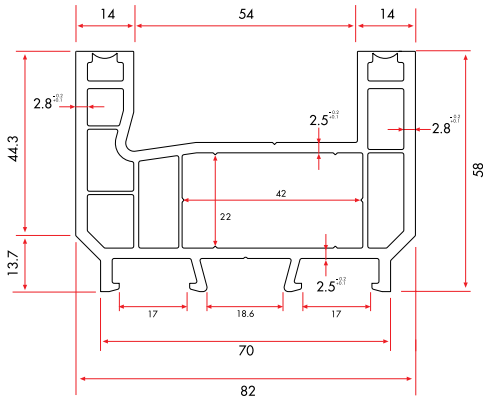

MAIN PROFILES

Frame Profile

8420 | **1.401 gr/m**

1 Pack : 4x6 m = 24 m