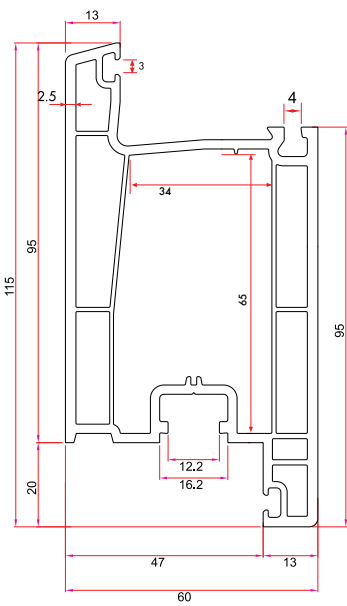

Door Sash Profile

SX6450 1.545 gr/m

→ 18 1 Pack : 4x6 m = 24 m