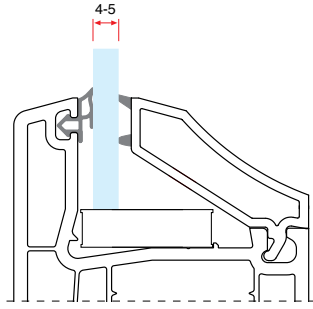

Double Glazing Bead with Gasket (20 mm)

6495C 264 gr/m

1 Pack : 25x6 m = 150 m