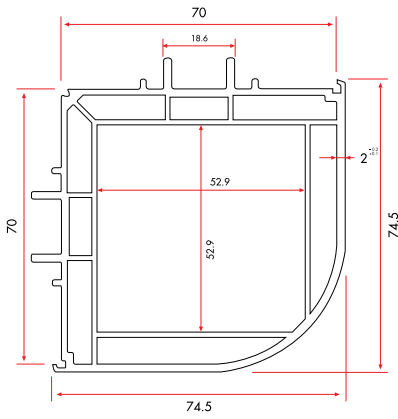

001.036

Sash Adaptor Cap

001.001

Hinge

LINEX70 - AUXILIARY PROFILES

90° Corner Adaptor

75110 1.280 gr/m

1 Pack : 4x6 m = 24 m