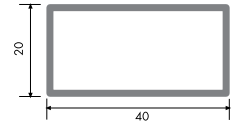

009.004

For 8420