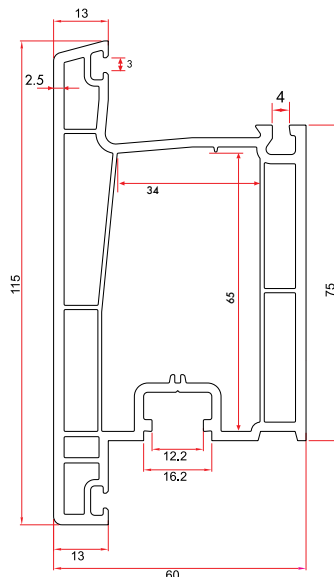

1 Pack : 6x6 m = 36 m

Door Sash Profile

SX6450 1.545 gr/m

1 Pack : 4x6 m = 24 m

Balcony Door Sash Profile

SX6451 1.347 gr/m

1 Pack : 4x6 m = 24 m

Outswing Door Sash Profile