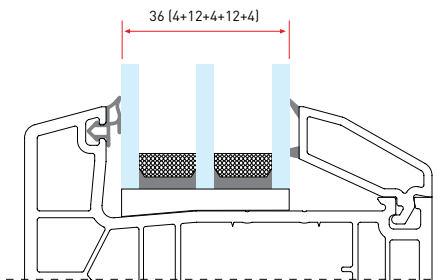

LINE90 - GLAZING BEADS

9680 | **220 gr/m**

1 Pack : 25x6 m = 150 m

LINE90 - AUXILIARY PROFILES

96100 | **400 gr/m**

1 Pack : 6x15 m = 90 m

10120 | **130 gr/m**

1 Pack : 25x6 m = 150 m