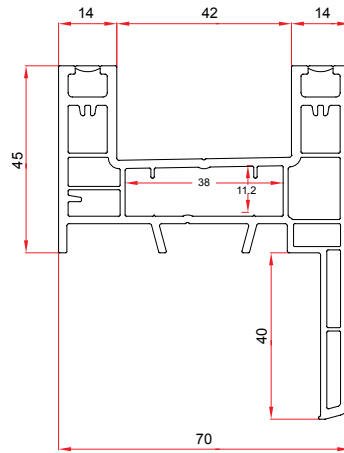

Double Track Renovation Frame Profile

7323 1.250 gr/m

1 Pack : 4x6 m = 24 m