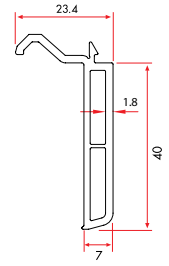

Fringe

10125 280 gr/m

1 Pack : 10x6 m = 60 m