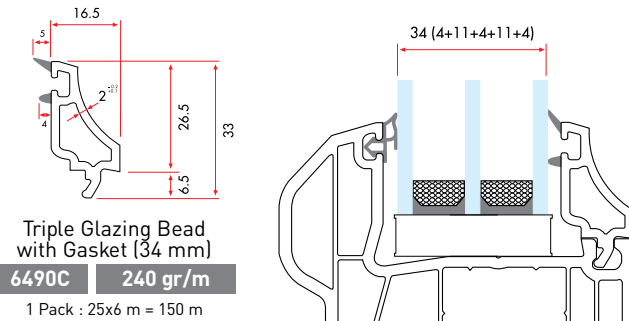

Triple Glazing Bead with Gasket (34 mm)

6490C 240 gr/m

1 Pack : 25x6 m = 150 m