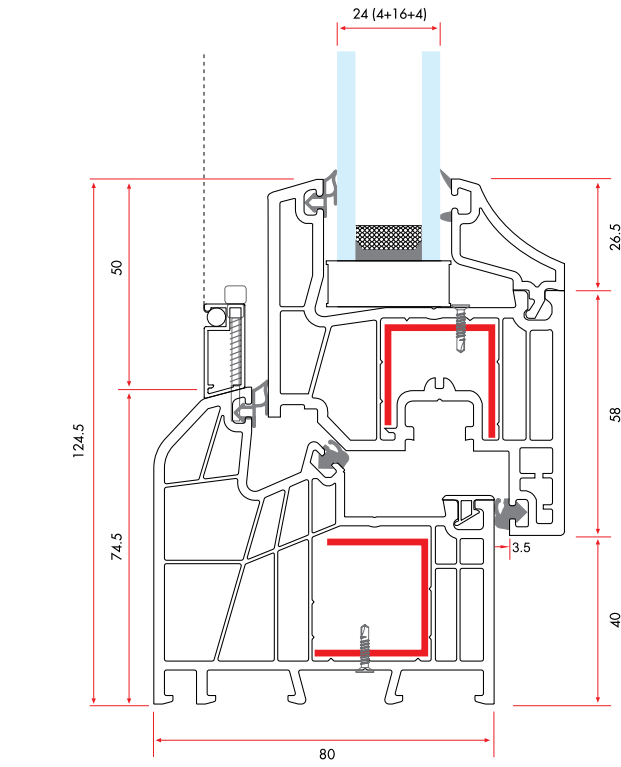

9010 166 gr/m

1 Pack : 25x6 m = 150 m

Sash Drip Profile

9011 168 gr/m

1 Pack : 25x6 m = 150 m

LINE80 - ASSEMBLY DETAILS

MAIN PROFILES

Frame Profile