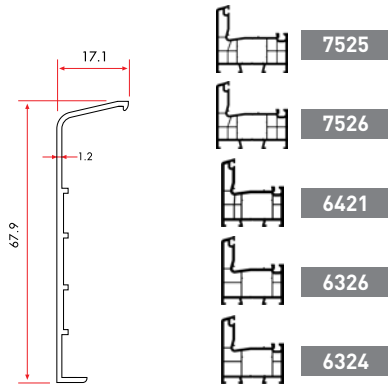

ALUMINIUM CLADDING PROFILES

Low Frame
Aluminium Cladding

110021 354 gr/m

1 Pack : 6x6 m = 36 m