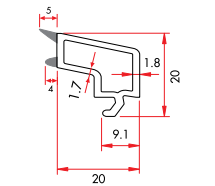

Double Glazing Bead with Gasket (20 mm)

X6495 250 gr/m

1 Pack : 25x6 m = 150 m