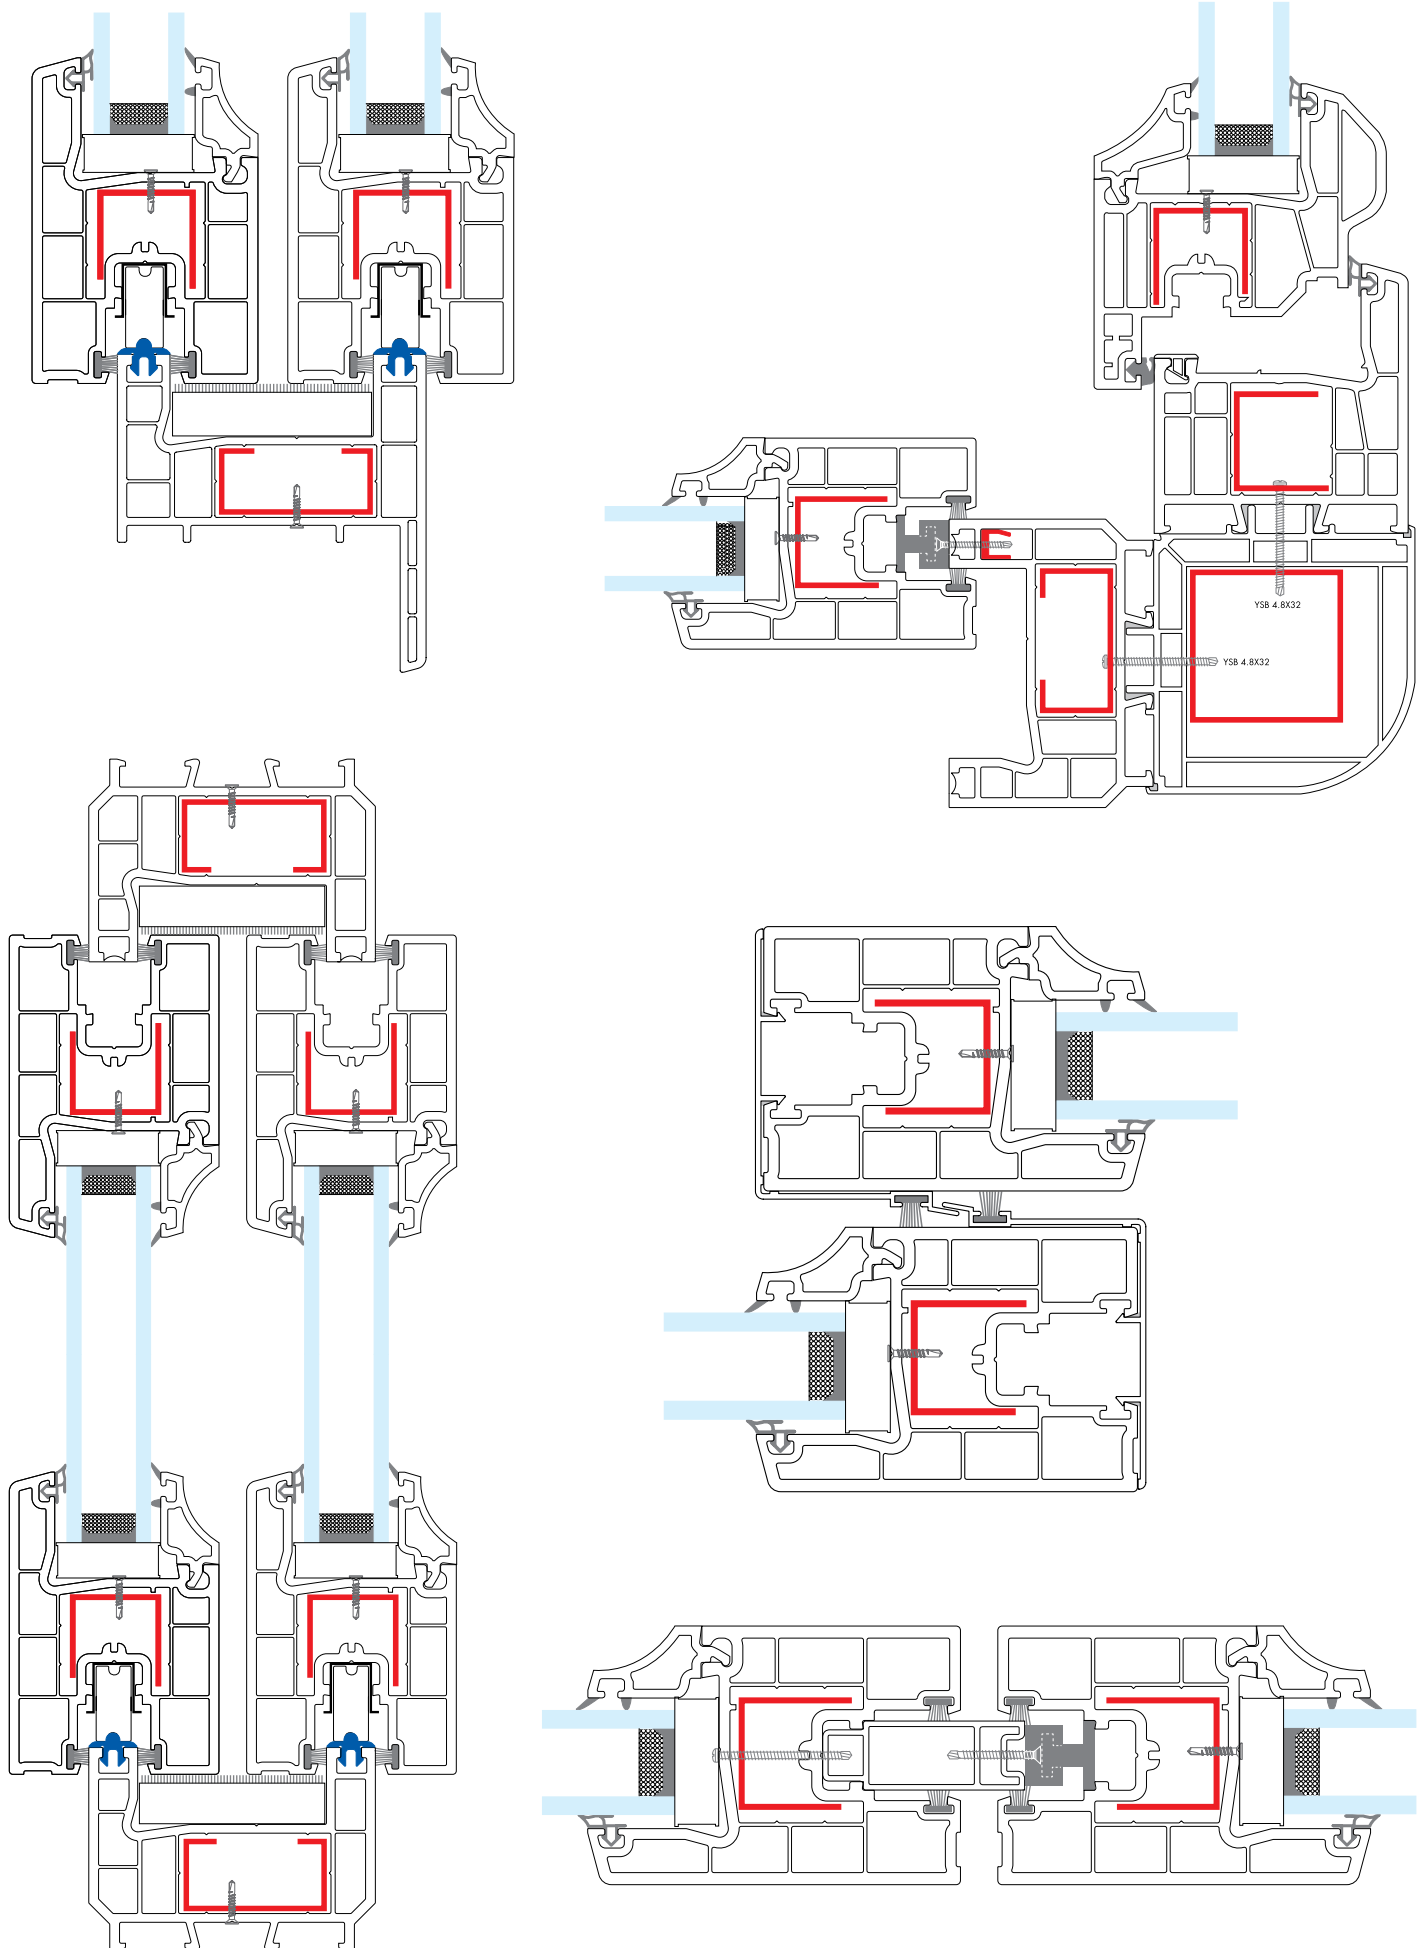

LINE80 Sliding - ASSEMBLY DETAILS