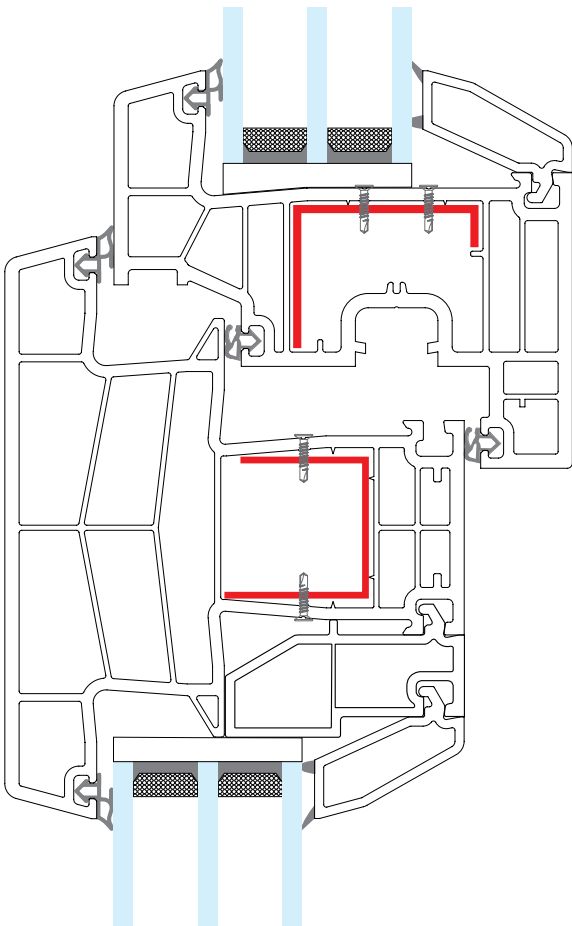

LINE90 - ASSEMBLY DETAILS