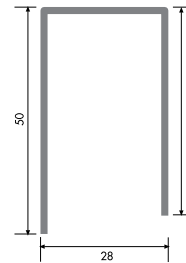

009.003

For 6451