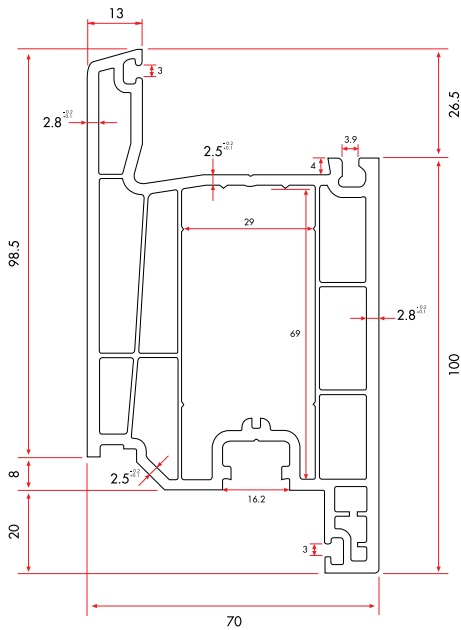

LINE80 - MAIN PROFILES

Door Sash Profile

7550 | **2.053 gr/m**

1 Pack : 4x6 m = 24 m