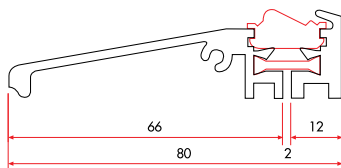

LINE60 Thermally Broken Aluminium Threshold Profile

60210 | **1.352 gr/m**

1 Pack : 2x6 m = 12 m