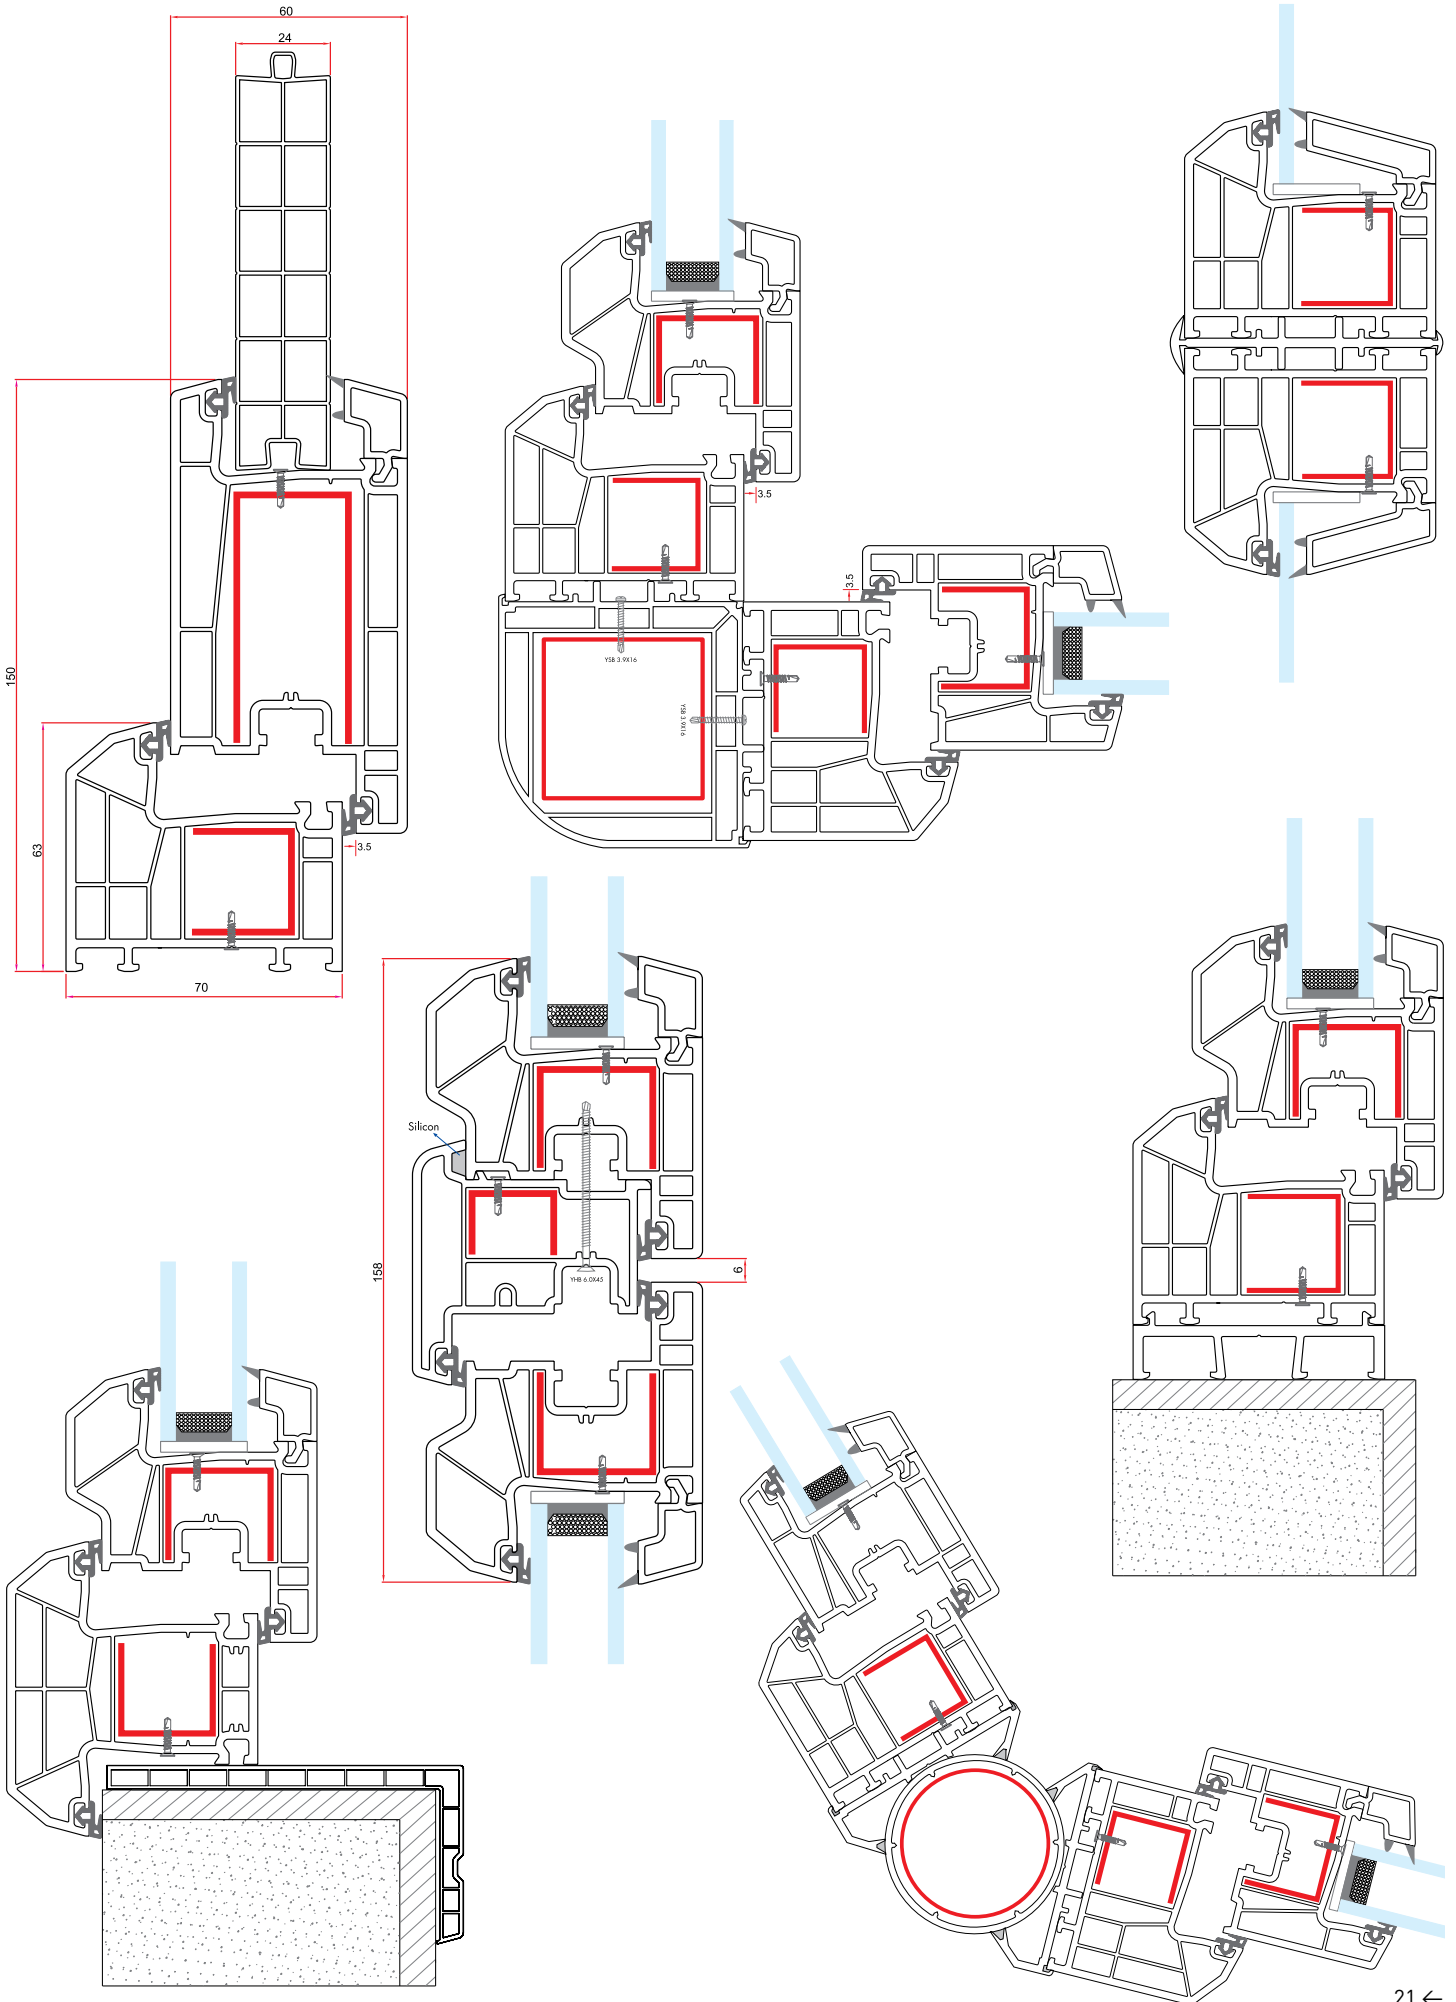

LINEX70 - ASSEMBLY DETAILS