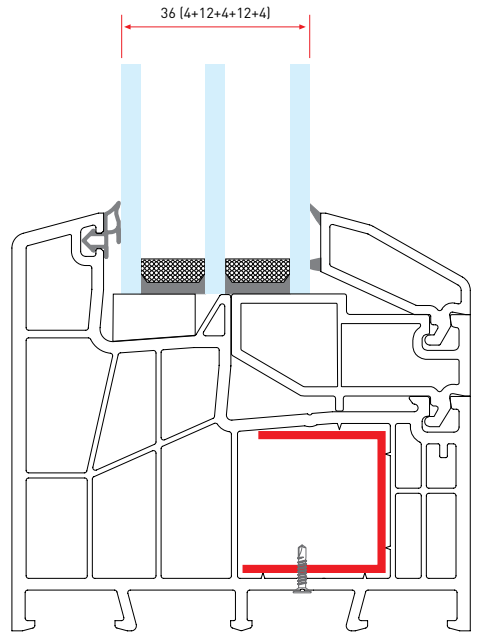

LINE90 - ASSEMBLY DETAILS