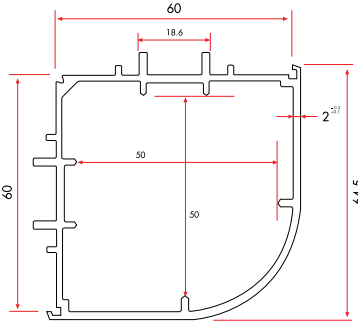

ECOLINE60 - AUXILIARY PROFILES

90° Corner Adaptor

64110 | **766 gr/m**

1 Pack : 4x6 m = 24 m