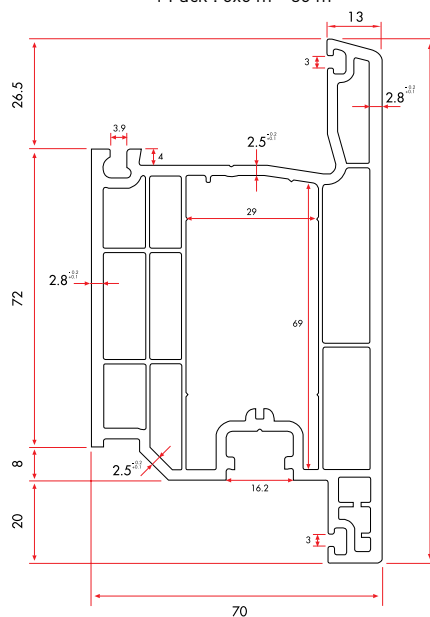

Outswing Door Sash Profile

7560 | **2.067 gr/m**

1 Pack : 4x6 m = 24 m