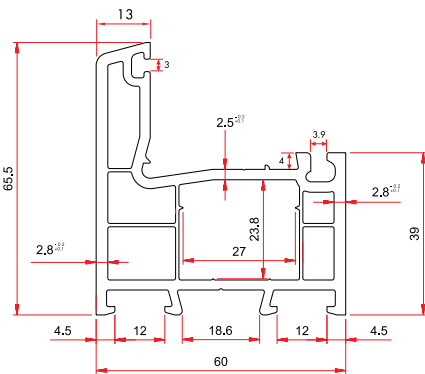

MAIN PROFILES

Frame Profile

6326 1.111 gr/m

1 Pack : 6x6 m = 36 m