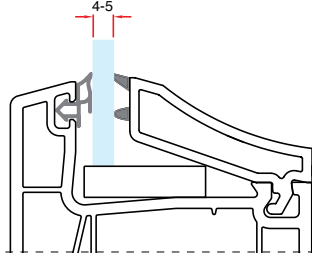

Double Glazing Bead with Gasket (20 mm)

X6495 250 gr/m

1 Pack : 25x6 m = 150 m