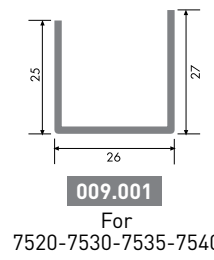

LINE70 - GLAZING BEADS

8680C 230 gr/m

1 Pack : 25x6 m = 150 m

7580C 292 gr/m

1 Pack : 25x6 m = 150 m

75105C 239 gr/m

1 Pack : 25x6 m = 150 m

6490C 240 gr/m

1 Pack : 25x6 m = 150 m

64100C 220 gr/m

1 Pack : 25x6 m = 150 m

64105C 215 gr/m

1 Pack : 25x6 m = 150 m

LINE70 - REINFORCEMENT STEEL

LINE70 - ACCESSORIES