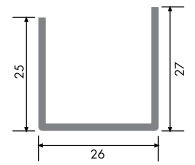

009.001

For 6325-6335-6345