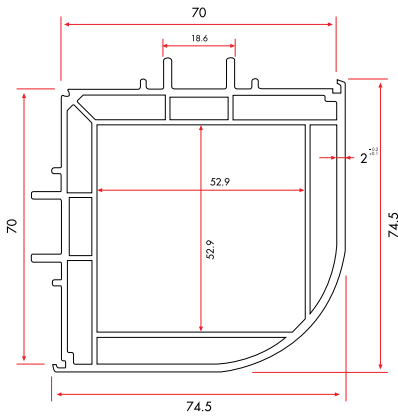

013.012

Sliding Roller

001.049

Brush Seal For Sash & Interlock

LINE80 Sliding - AUXILIARY PROFILES

90° Corner Adaptor

75110 1.280 gr/m

1 Pack : 4x6 m = 24 m