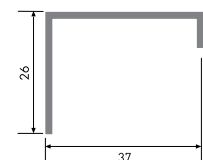

009.013

For
9635