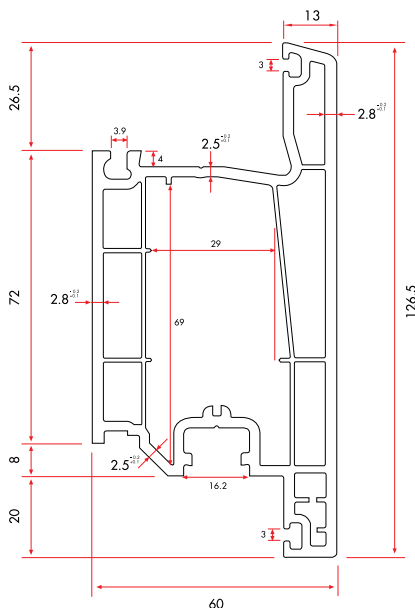

Outswing Door Sash Profile

6460 1.870 gr/m

1 Pack : 4x6 m = 24 m