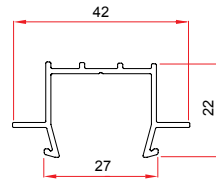

7341 0.300 gr/m

1 Pack : 10x6 m = 60 m

Frame Cover

7347 0.230 gr/m

1 Pack : 8x6 m = 48 m

Frame Adaptor Coupling

7348 0.325 gr/m

1 Pack : 8x6 m = 48 m