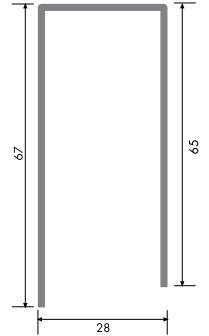

009.002

For
7550-7560