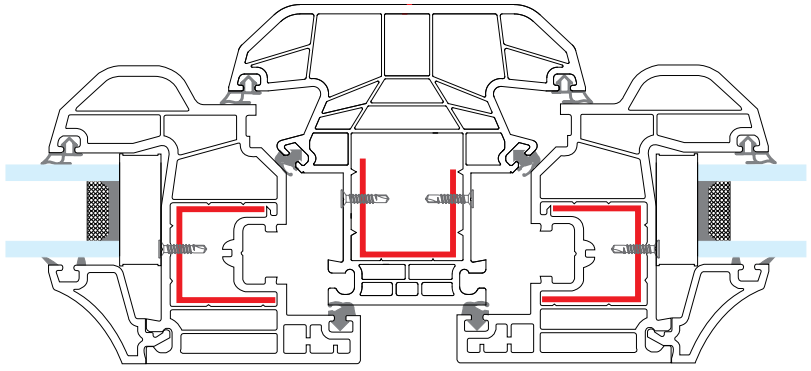

9010 166 gr/m

1 Pack : 25x6 m = 150 m

Sash Drip Profile

9011 168 gr/m

1 Pack : 25x6 m = 150 m

LINE80 - ASSEMBLY DETAILS

MAIN PROFILES

Frame Profile