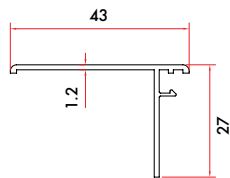

1 Pack : 4x6 m = 24 m

250 mm Window Sill Profile

1055 1.460 gr/m

1 Pack : 4x6 m = 24 m

"T" Fringe Profile

1060 126 gr/m

1 Pack : 25x6 m = 150 m

Window Sill Adaptor