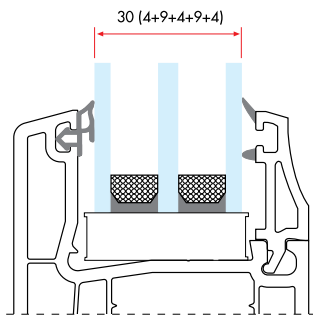

64100C 220 gr/m

1 Pack : 25x6 m = 150 m