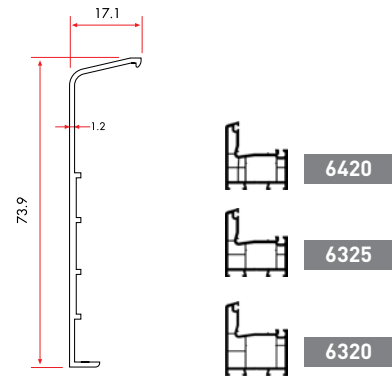

LINE60 Frame
Aluminium Cladding

110621 371 gr/m

1 Pack : 6x6 m = 36 m