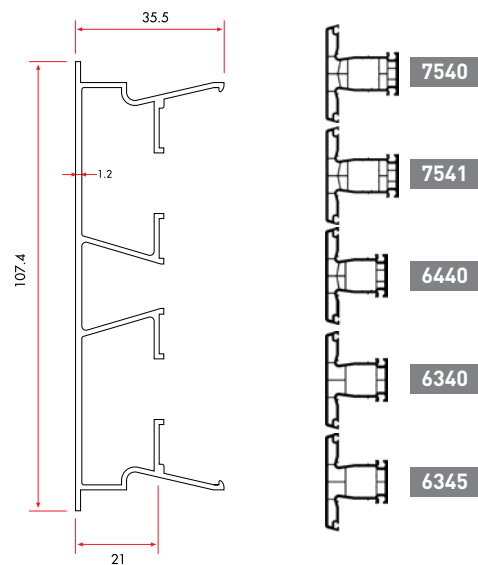

1 Pack : 6x6 m = 36 m

Overlap Sash
Aluminium Cladding

110731 **311 gr/m**

1 Pack : 6x6 m = 36 m

Mullion
Aluminium Cladding

110041 **545 gr/m**

1 Pack : 6x6 m = 36 m

Mullion with Fly
Screen Aluminium Cladding