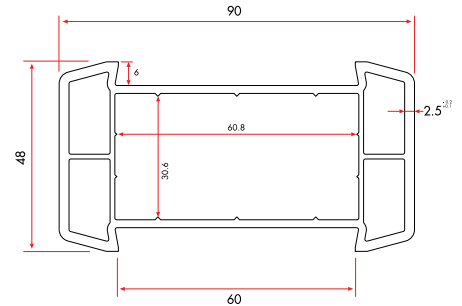

1 Pack : 4x6 m = 24 m

Angle Corner Adaptor Profile

64140 | **390 gr/m**

1 Pack : 12x6 m = 72 m

Pipe Profile

1030 | **550 gr/m**

1 Pack : 6x6 m = 36 m

Static Coupling