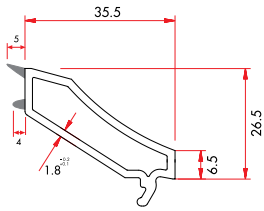

ECOLINE60 - GLAZING BEADS

Single Glazing Bead with Gasket

6480C 332 gr/m

1 Pack : 25x6 m = 150 m