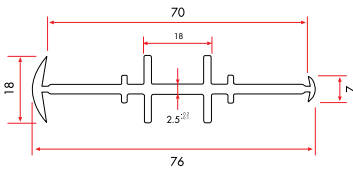

Coupling Profile

75120 390 gr/m

1 Pack : 10x6 m = 60 m

Coupling Profile

10120 130 gr/m

1 Pack : 25x6 m = 150 m

Third Gasket Adaptor

1040 178 gr/m