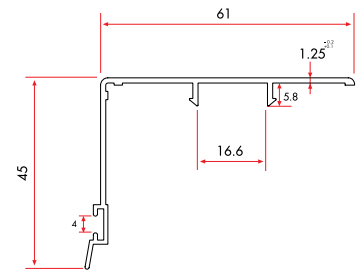

Interlock Profile

8441 | **290 gr/m**

1 Pack : 10x6 m = 60 m