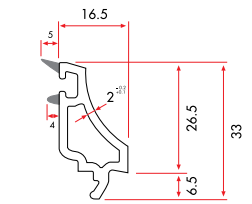

Triple Glazing Bead with Gasket (24 mm)

6490C 240 gr/m

1 Pack : 25x6 m = 150 m