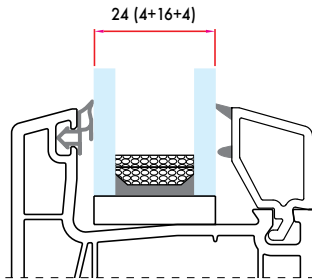

X6491 170 gr/m

1 Pack : 25x6 m = 150 m