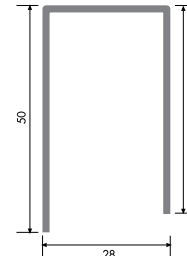

009.003

For
SX6451