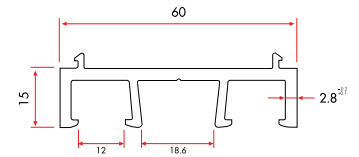

Frame Extension (15 mm)

64130 473 gr/m

1 Pack : 10x6 m = 60 m