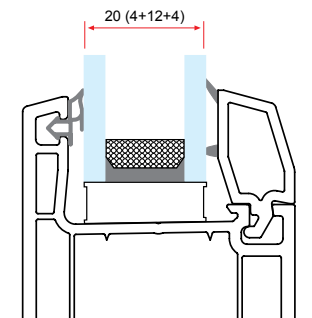

1 Pack : 10x6 m = 60 m

LINE70 Sliding - GLAZING BEADS

Single Glazing Bead with Gasket

9680 220 gr/m

1 Pack : 25x6 m = 150 m

Double Glazing Bead with Gasket

7395 0.160 gr/m

1 Pack : 25x6 m = 150 m