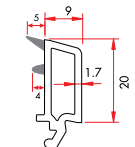

Triple Glazing Bead with Gasket (32 mm)

X64105 210 gr/m

1 Pack : 25x6 m = 150 m