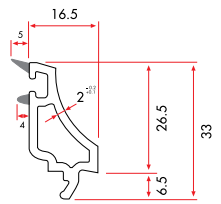

Triple Glazing Bead with Gasket (24 mm)

6490C 240 gr/m

1 Pack : 25x6 m = 150 m