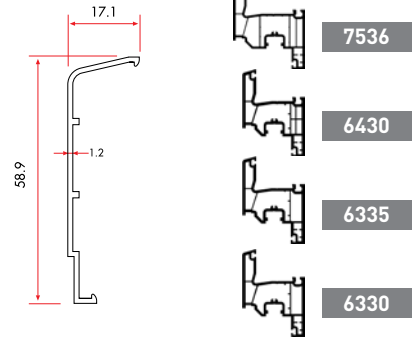

110723 923 gr/m

1 Pack : 6x6 m = 36 m

ALUMINIUM CLADDING PROFILES

LINE70 Frame with Fly
Screen Wide Aluminium Cladding

110724 **1.191 gr/m**

1 Pack : 6x6 m = 36 m

Sash
Aluminium Cladding

110031 **280 gr/m**