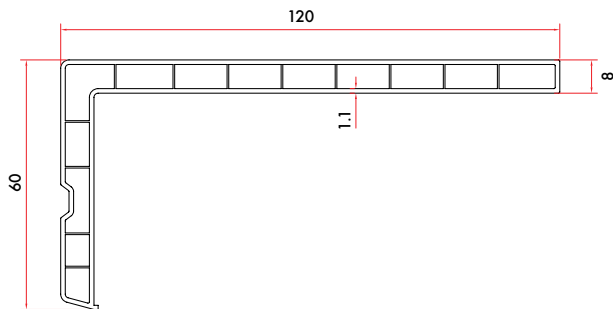

Fringe Profile

1021 600 gr/m

1 Pack : 10x6 m = 60 m