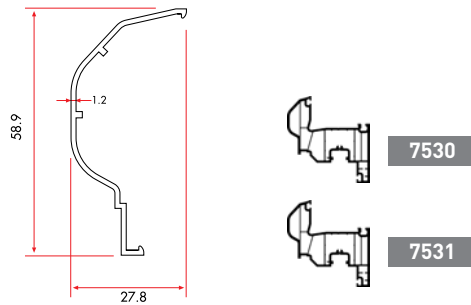

Overlap Sash
Aluminium Cladding

110731 **311 gr/m**

1 Pack : 6x6 m = 36 m