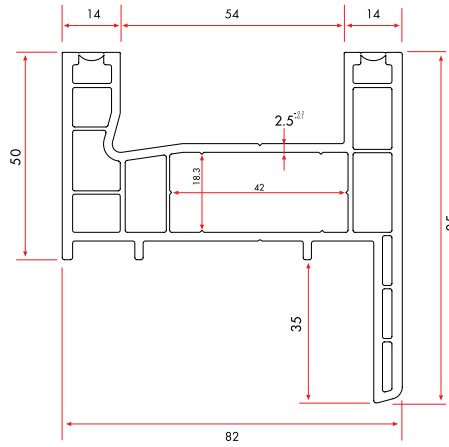

64160 1.064 gr/m

1 Pack : 4x6 m = 24 m

LINEX60 - ASSEMBLY DETAILS

LINEX60 - ASSEMBLY DETAILS

MAIN PROFILES

Frame Profile

8420 | **1.401 gr/m**

1 Pack : 4x6 m = 24 m