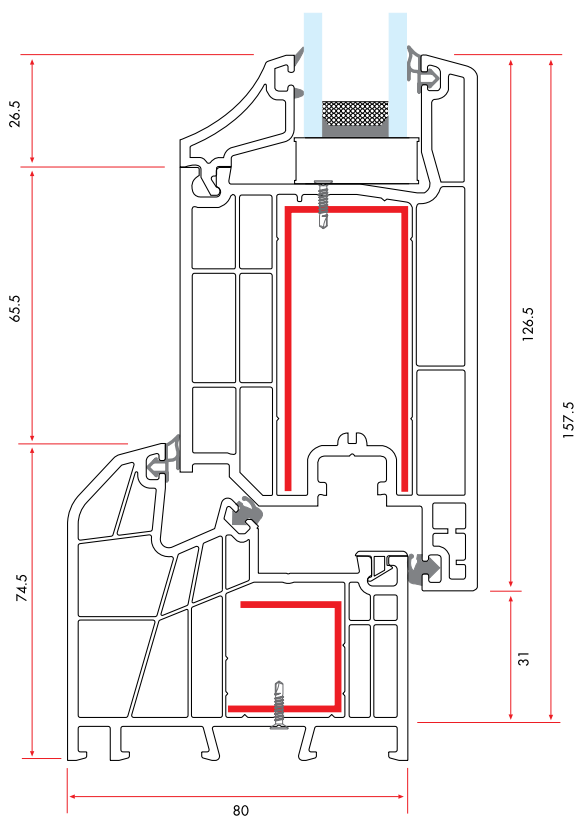

9010 166 gr/m

1 Pack : 25x6 m = 150 m

Sash Drip Profile

9011 168 gr/m

1 Pack : 25x6 m = 150 m

LINE80 - ASSEMBLY DETAILS

MAIN PROFILES

Frame Profile