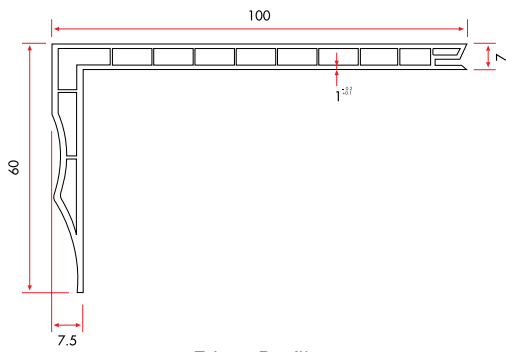

Fringe Profile

1020 542 gr/m

1 Pack : 10x6 m = 60 m