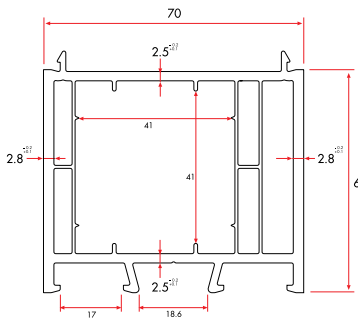

Coupling Profile

10120 130 gr/m
1 Pack : 25x6 m = 150 m

Frame Extension (15 mm)

75130 517 gr/m
1 Pack : 10x6 m = 60 m

Fringe

10125 280 gr/m
1 Pack : 10x6 m = 60 m

Frame Extension (60 mm)

75131 1.264 gr/m
1 Pack : 4x6 m = 24 m