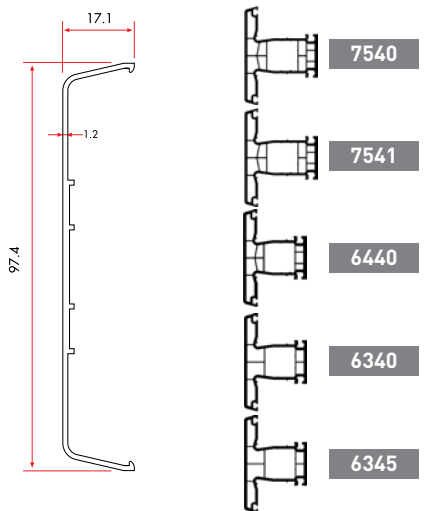

Mullion
Aluminium Cladding

110041 **545 gr/m**

1 Pack : 6x6 m = 36 m