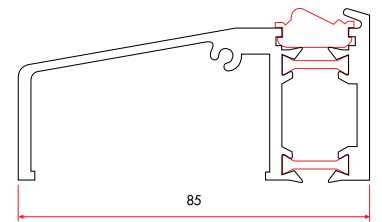

75131 1.264 gr/m

1 Pack : 4x6 m = 24 m

Angle Corner Adaptor Profile

75140 467 gr/m

1 Pack : 12x6 m = 72 m

Pipe Profile

1030 550 gr/m

1 Pack : 6x6 m = 36 m

Static Coupling

75160 1.178 gr/m

1 Pack : 4x6 m = 24 m

**LINE70 Thermally Broken
Aluminium Threshold Profile**

70210 1.360 gr/m

1 Pack : 2x6 m = 12 m

**LINE70 Thermally Broken
Aluminium Threshold Profile (High)**