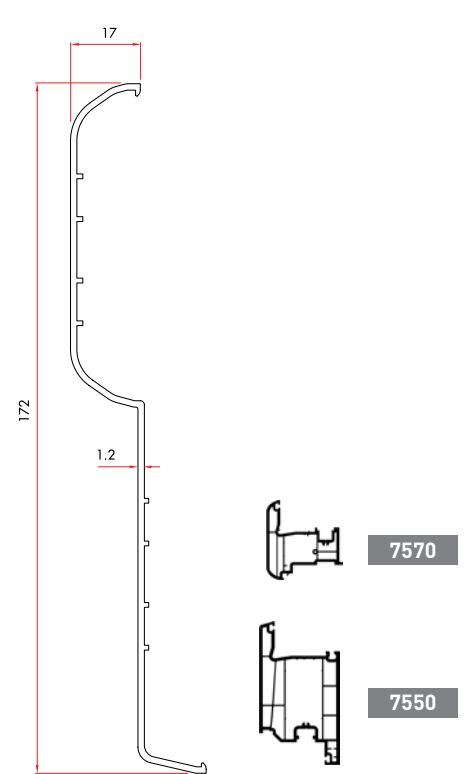

1 Pack : 6x6 m = 36 m

LINE80 Mullion
Aluminium Cladding

110045 **465 gr/m**

1 Pack : 6x6 m = 36 m

Door
Aluminium Cladding

110051 **540 gr/m**

1 Pack : 6x6 m = 36 m

LINE70 Overhung & Door
Aluminium Cladding