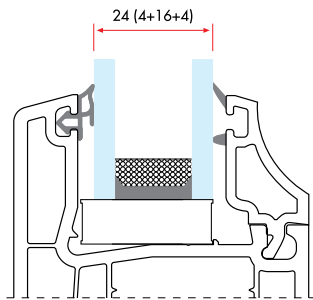

Triple Glazing Bead with Gasket (30 mm)

64100C 220 gr/m

1 Pack : 25x6 m = 150 m