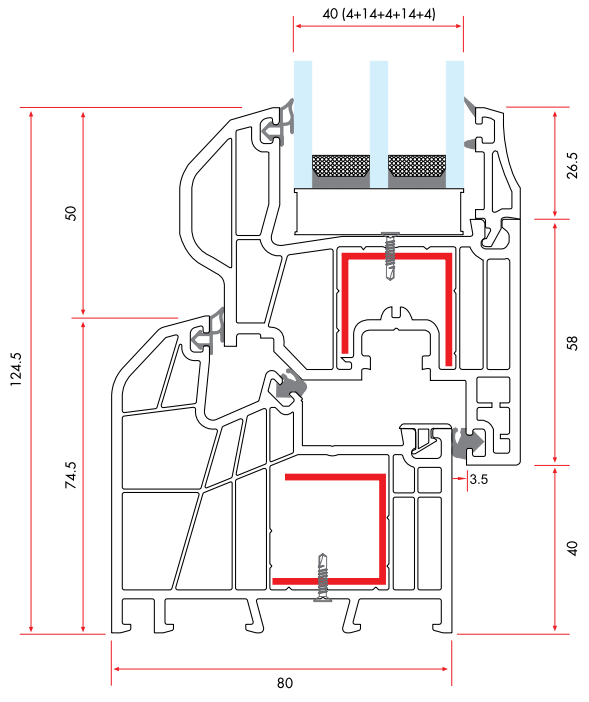

9010 166 gr/m

1 Pack : 25x6 m = 150 m

Sash Drip Profile

9011 168 gr/m

1 Pack : 25x6 m = 150 m

LINE80 - ASSEMBLY DETAILS

MAIN PROFILES

Frame Profile