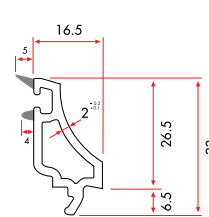

1 Pack : 4x6 m = 24 m

Balcony Door Sash Profile

7551 | **1.546 gr/m**

1 Pack : 4x6 m = 24 m

Outswing Door Sash Profile

7560 | **2.067 gr/m**

1 Pack : 4x6 m = 24 m

LINE80 - GLAZING BEADS

Double Glazing Bead with Gasket (24 mm)

8680C | **230 gr/m**

1 Pack : 25x6 m = 150 m

Triple Glazing Bead with Gasket (34 mm)

6490C | **240 gr/m**

1 Pack : 25x6 m = 150 m

Double Glazing Bead with Gasket (24 mm)