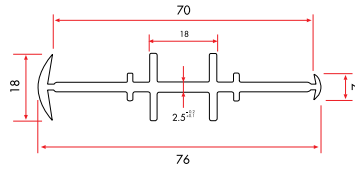

001.015
Sash Adaptor Cap

001.014
Espagnolette Striker

012.027
Threshold Adaptor

012.176-1
7555 Cover
White - Brown

LINE70 - AUXILIARY PROFILES

90° Corner Adaptor

75110 1.280 gr/m

1 Pack : 4x6 m = 24 m