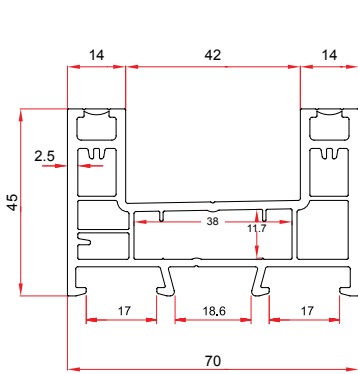

MAIN PROFILES

Double Track Frame Profile

7320 1.030 gr/m

1 Pack : 4x6 m = 24 m