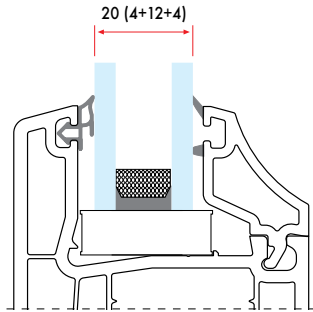

LINE80 Sliding - GLAZING BEADS

Single Glazing Bead with Gasket

6480C 332 gr/m

1 Pack : 25x6 m = 150 m

Double Glazing Bead with Gasket (20 mm)

6495C 264 gr/m

1 Pack : 25x6 m = 150 m

Triple Glazing Bead with Gasket (24 mm)