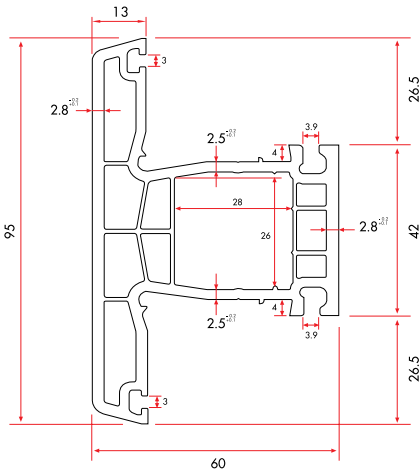

Mullion Profile

6440 1.448 gr/m

1 Pack : 6x6 m = 36 m