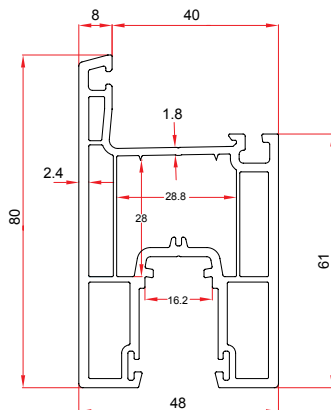

Sash Profile

7330 1.170 gr/m

1 Pack : 4x6 m = 24 m