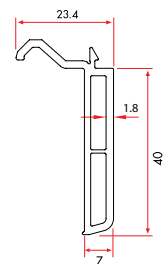

Fringe

10125 280 gr/m

1 Pack : 10x6 m = 60 m