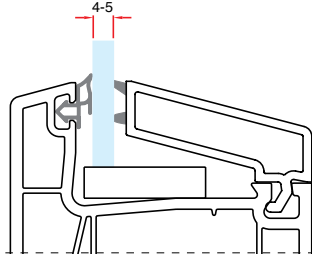

Single Glazing Bead with Gasket

X6480 250 gr/m

1 Pack : 25x6 m = 150 m