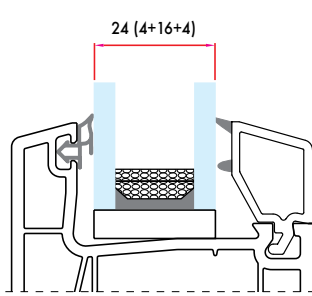

X6496 170 gr/m

1 Pack : 25x6 m = 150 m

Double Glazing Bead with Gasket (24 mm)

X6490 170 gr/m

1 Pack : 25x6 m = 150 m

Double Glazing Bead with Gasket (24 mm)

X6491 170 gr/m

1 Pack : 25x6 m = 150 m