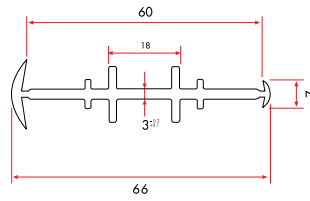

Hinge

LINEX60 - AUXILIARY PROFILES

90° Corner Adaptor

64110 766 gr/m

1 Pack : 4x6 m = 24 m

Coupling Profile

64120 330 gr/m

1 Pack : 10x6 m = 60 m