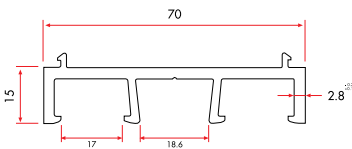

Frame Extension (15 mm)

75130 517 gr/m

1 Pack : 10x6 m = 60 m