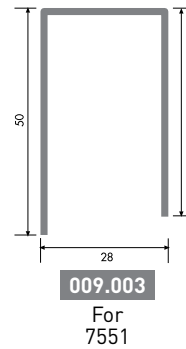

009.006
For 75110-75131

009.003
For 7551