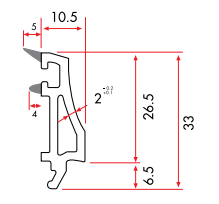

Triple Glazing Bead with Gasket (30 mm)

64100C 220 gr/m

1 Pack : 25x6 m = 150 m