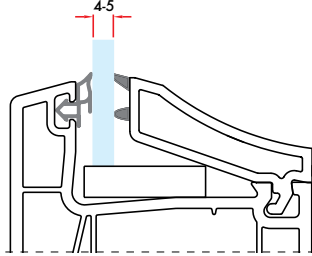

LINEX70 - GLAZING BEADS

Single Glazing Bead with Gasket

X6481 245 gr/m

1 Pack : 25x6 m = 150 m

Single Glazing Bead with Gasket

X6480 250 gr/m

1 Pack : 25x6 m = 150 m

Double Glazing Bead with Gasket (20 mm)