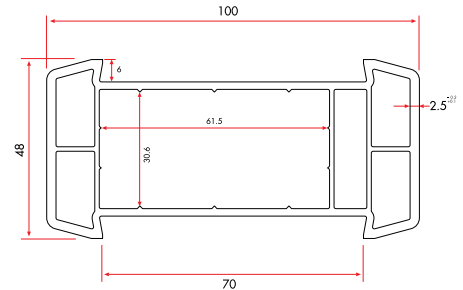

Static Coupling