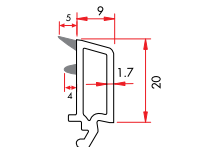

X6496 170 gr/m

1 Pack : 25x6 m = 150 m

Double Glazing Bead with Gasket (24 mm)

X6490 170 gr/m

1 Pack : 25x6 m = 150 m

Double Glazing Bead with Gasket (24 mm)

X6491 170 gr/m

1 Pack : 25x6 m = 150 m