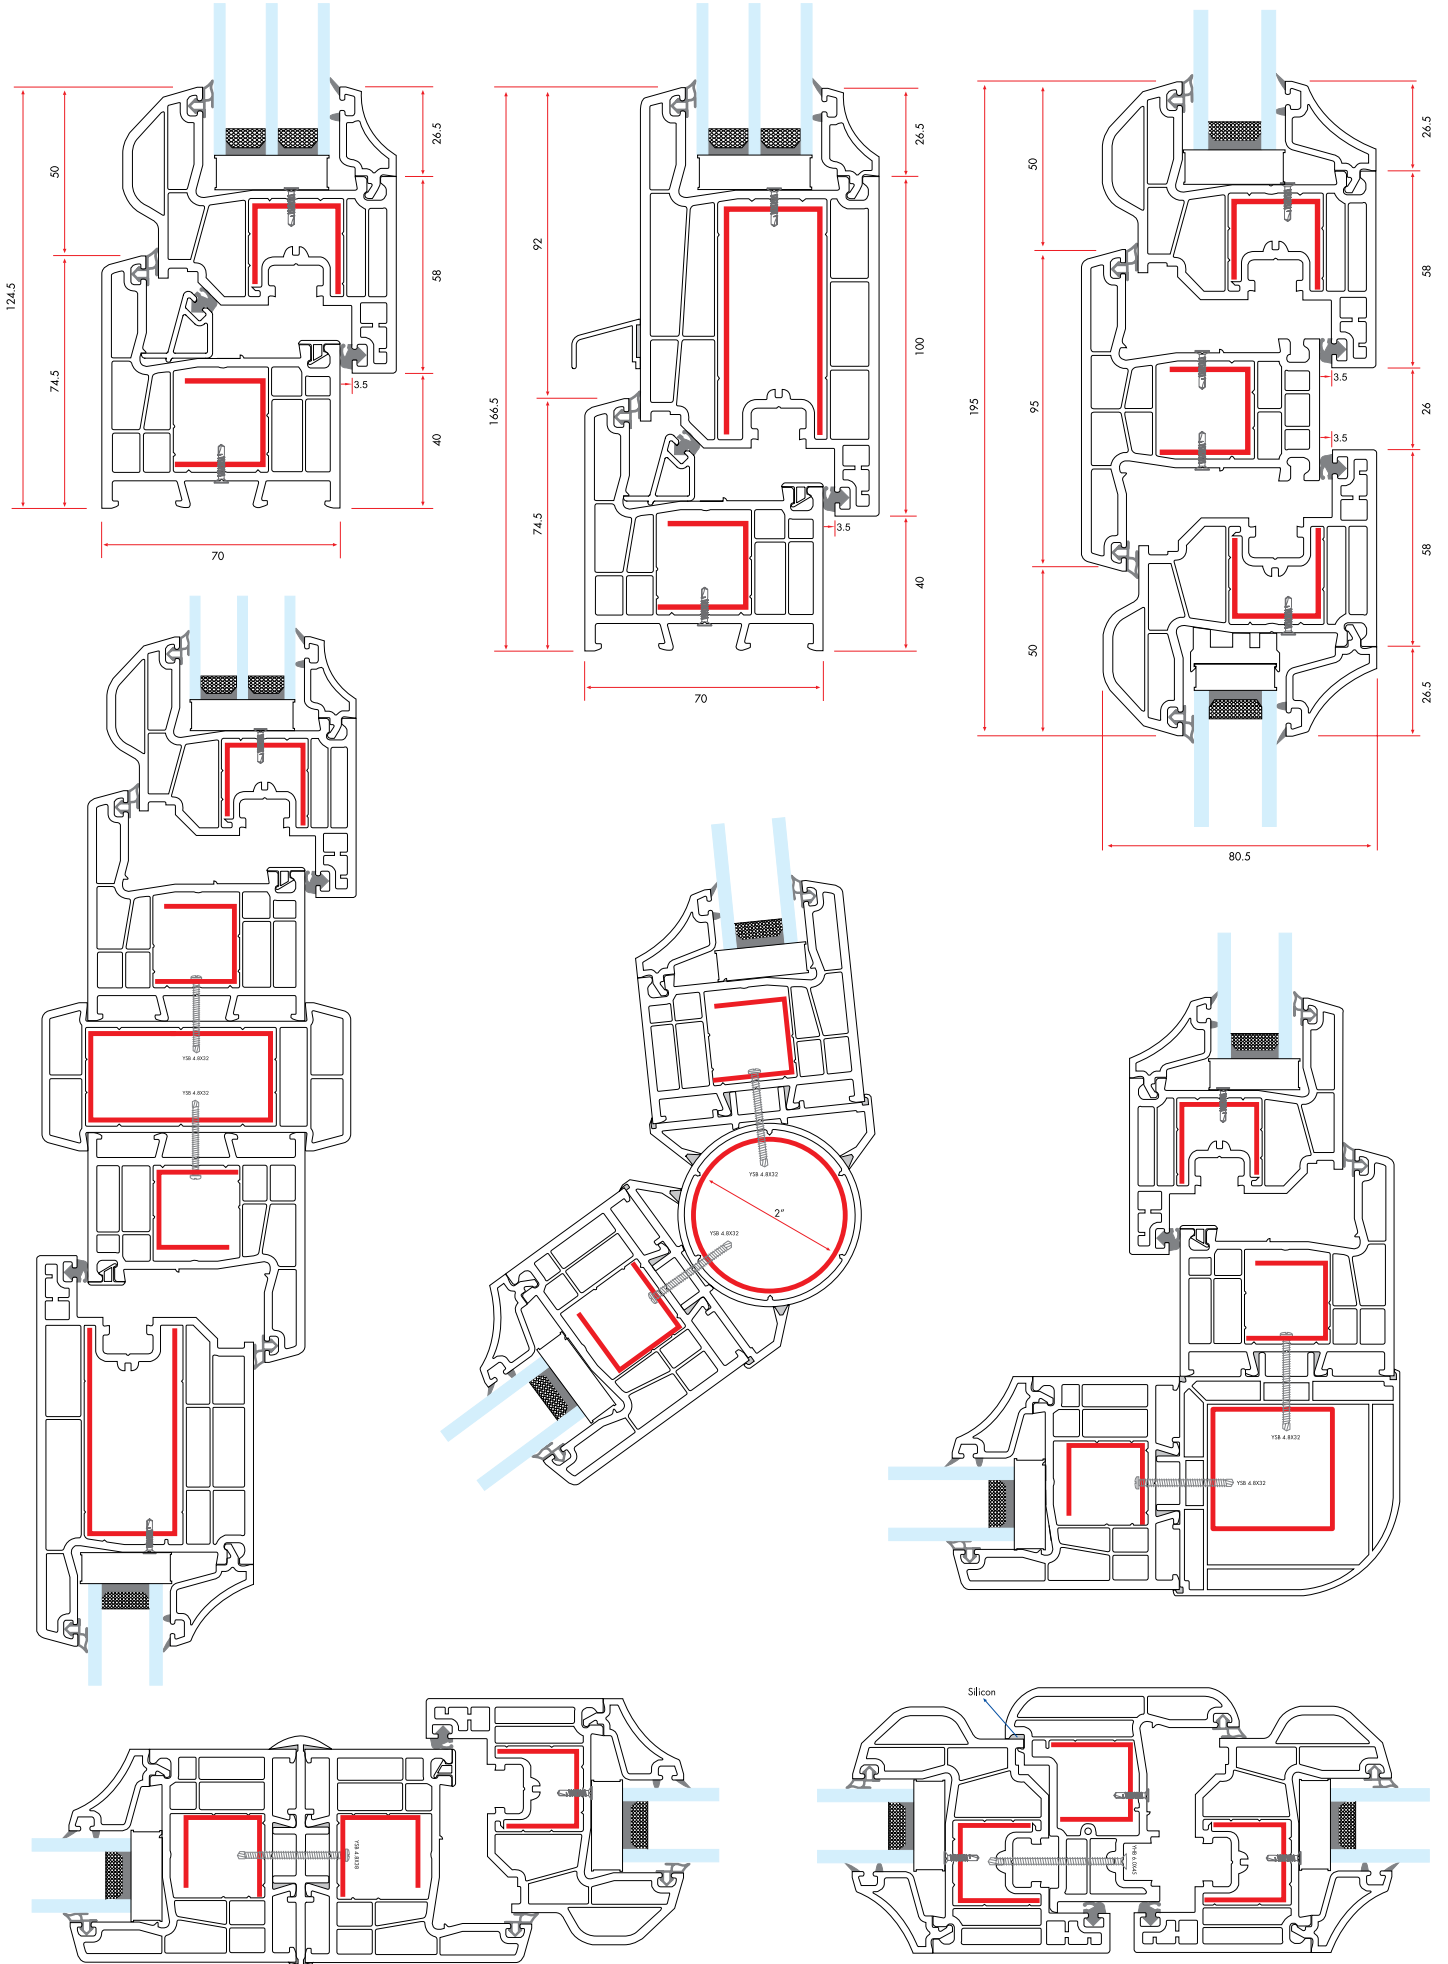

LINE70 - ASSEMBLY DETAILS