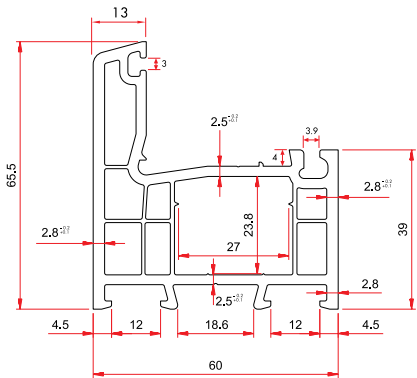

1 Pack : 10x6 m = 60 m

Frame Extension (60 mm)

75131 1.264 gr/m

1 Pack : 4x6 m = 24 m

Angle Corner Adaptor Profile

75140 467 gr/m

1 Pack : 12x6 m = 72 m

Pipe Profile

1030 550 gr/m

1 Pack : 6x6 m = 36 m

Static Coupling

75160 1.178 gr/m

1 Pack : 4x6 m = 24 m

LINEX70 - ASSEMBLY DETAILS

LINEX70 - ASSEMBLY DETAILS

MAIN PROFILES