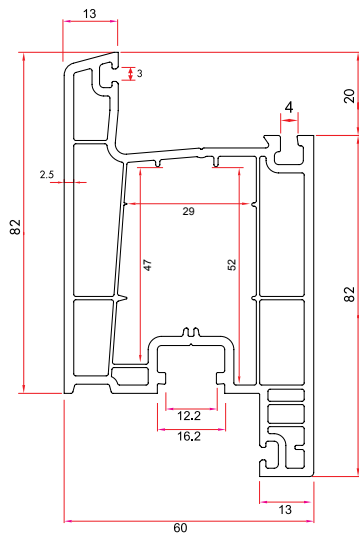

Balcony Door Sash Profile

SX6451 1.347 gr/m

1 Pack : 4x6 m = 24 m