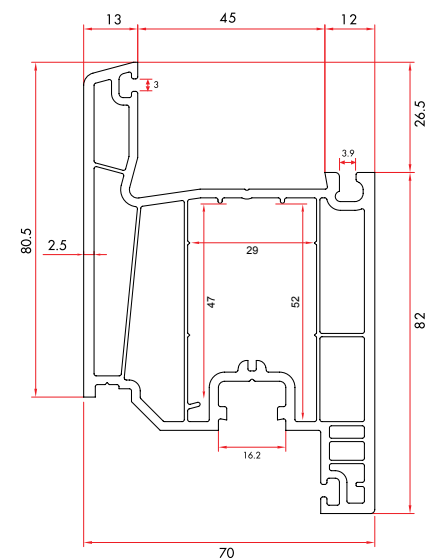

Balcony Door Sash Profile

7551 | **1.546 gr/m**

1 Pack : 4x6 m = 24 m