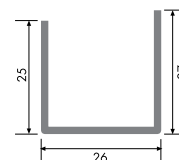

001.014

Espagnolette Striker

001.001

Hinge

Double Glazing Bead with Gasket

X6480 | **250 gr/m**

1 Pack : 25x6 m = 150 m

LINE90 - REINFORCEMENT STEEL