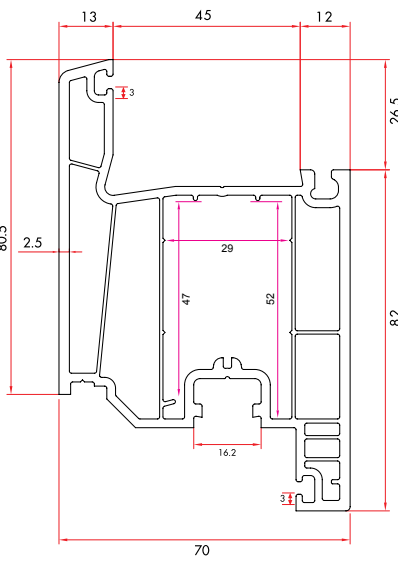

1 Pack : 4x6 m = 24 m

Balcony Door Sash Profile

7551 | **1.546 gr/m**

1 Pack : 4x6 m = 24 m

Outswing Door Sash Profile

7560 | **2.067 gr/m**

1 Pack : 4x6 m = 24 m

LINE80 - GLAZING BEADS