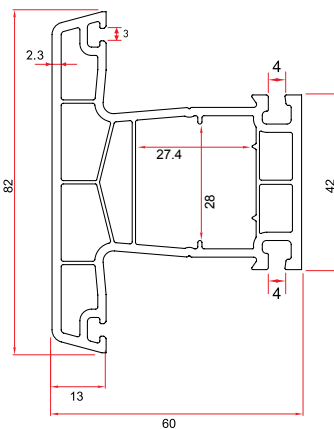

Mullion Profile

SX6440 1.070 gr/m

1 Pack : 6x6 m = 36 m