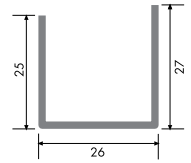

009.001

For SX6420-SX6427-SX6430-SX6440