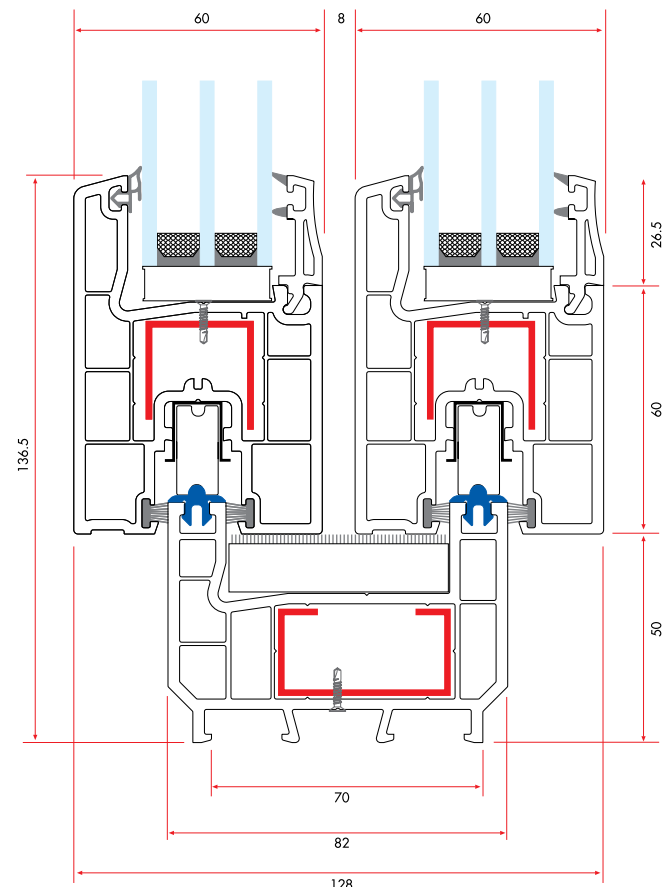

LINE80 Sliding - ASSEMBLY DETAILS