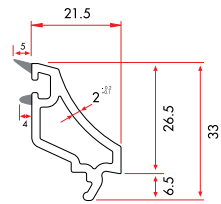

1 Pack : 4x6 m = 24 m

Sash Adaptor Profile

6470 1.278 gr/m

1 Pack : 6x6 m = 36 m

ECOLINE60 Plus - GLAZING BEADS

Single Glazing Bead with Gasket

6480C 332 gr/m

1 Pack : 25x6 m = 150 m