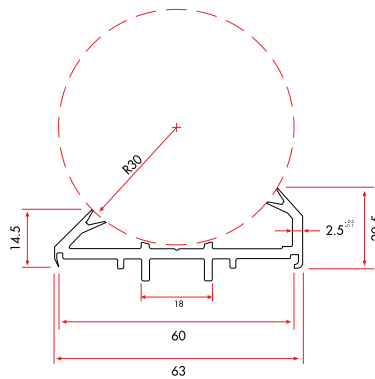

1 Pack : 4x6 m = 24 m

Angle Corner Adaptor Profile

64140 | **390 gr/m**

1 Pack : 12x6 m = 72 m

Pipe Profile

1030 | **550 gr/m**

1 Pack : 6x6 m = 36 m

Static Coupling