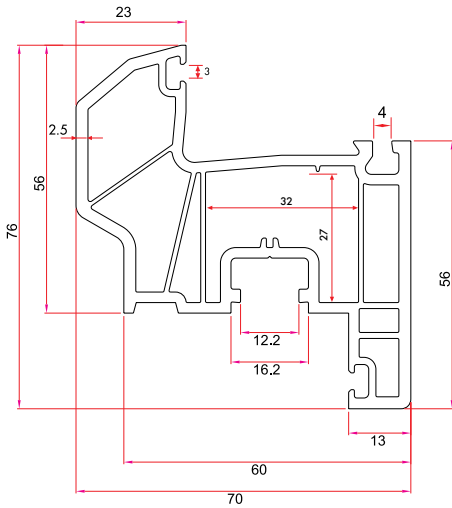

Overlap Sash Profile

SX7530 1.220 gr/m

1 Pack : 6x6 m = 36 m