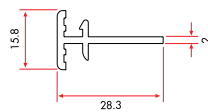

Coupling Profile

75120 390 gr/m

1 Pack : 10x6 m = 60 m

Coupling Profile

10120 130 gr/m

1 Pack : 25x6 m = 150 m

Third Gasket Adaptor

1040 178 gr/m