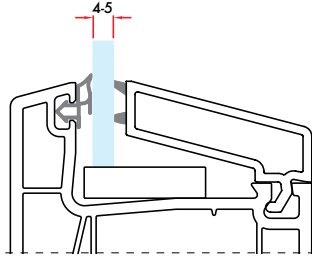

Single Glazing Bead with Gasket

X6480 250 gr/m

1 Pack : 25x6 m = 150 m