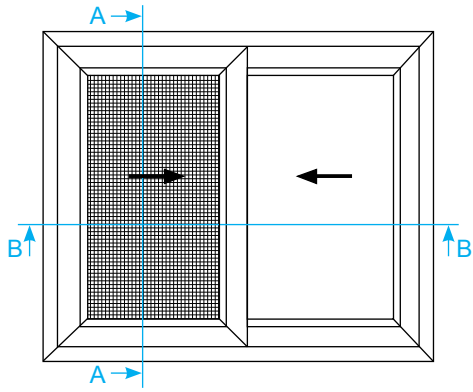

LINE70 Sliding - ASSEMBLY DETAILS