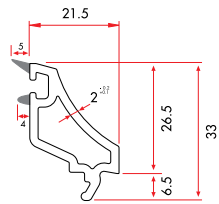

Double Glazing Bead with Gasket (20 mm)

6495C 264 gr/m

1 Pack : 25x6 m = 150 m