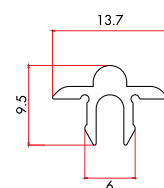

8440 | **435 gr/m**

1 Pack : 6x6 m = 36 m

Aluminium Locking Profile

8450 | **505 gr/m**

1 Pack : 6x6 m = 36 m

Aluminium Rail Profile

8460 | **105 gr/m**

1 Pack : 25x6 m = 150 m