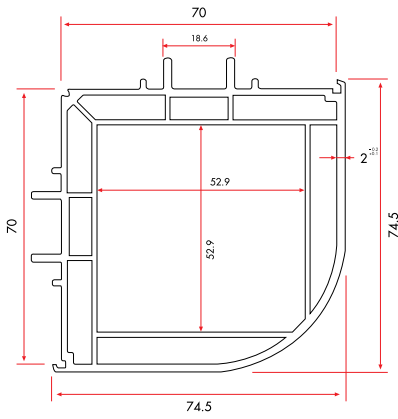

For
7345

009.012

For
7380

LINE70 Sliding - AUXILIARY PROFILES

90° Corner Adaptor

75110 1.280 gr/m
1 Pack : 4x6 m = 24 m

Coupling Profile

75120 390 gr/m
1 Pack : 10x6 m = 60 m