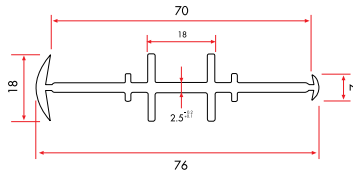

For
7345

009.012

For
7380

LINE70 Sliding - AUXILIARY PROFILES

90° Corner Adaptor

75110 1.280 gr/m
1 Pack : 4x6 m = 24 m

Coupling Profile

75120 390 gr/m
1 Pack : 10x6 m = 60 m