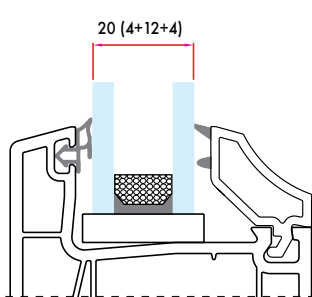

LINEX60 - GLAZING BEADS

X6481 245 gr/m

1 Pack : 25x6 m = 150 m

X6480 250 gr/m

1 Pack : 25x6 m = 150 m

X6495 250 gr/m

1 Pack : 25x6 m = 150 m

X6496 170 gr/m

1 Pack : 25x6 m = 150 m

X6490 170 gr/m

1 Pack : 25x6 m = 150 m

X6491 170 gr/m

1 Pack : 25x6 m = 150 m

X64105 210 gr/m

1 Pack : 25x6 m = 150 m

LINEX60 - REINFORCEMENT STEEL

009.010

For SX6423

009.001

For SX6420-SX6427-SX6430-SX6440

009.006

For 64110-64131

009.005

For 64160

009.003

For SX6451

009.002

For SX6450-SX6460

LINEX60 - ACCESSORIES

001.012

Mullion Connector

001.014

Espagnolette Striker

001.036

Sash Adaptor Cap

001.001

Hinge