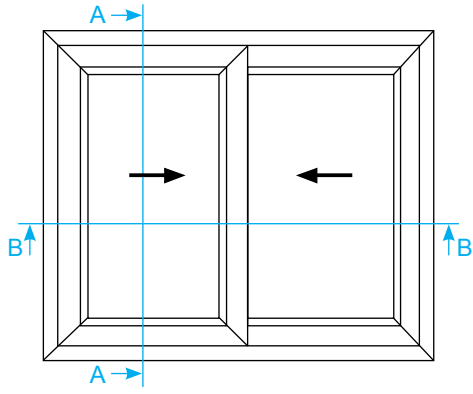

LINE70 Sliding - ASSEMBLY DETAILS