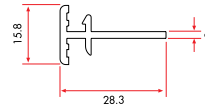

Coupling Profile

10120 130 gr/m

1 Pack : 25x6 m = 150 m