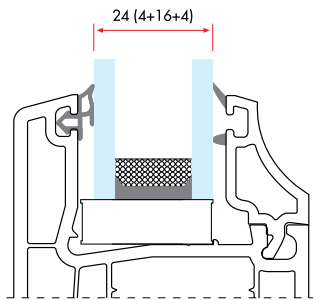

Double Glazing Bead with Gasket (20 mm)

6495C 264 gr/m

1 Pack : 25x6 m = 150 m

Triple Glazing Bead with Gasket (24 mm)

6490C 240 gr/m

1 Pack : 25x6 m = 150 m

Triple Glazing Bead with Gasket (30 mm)

64100C 220 gr/m