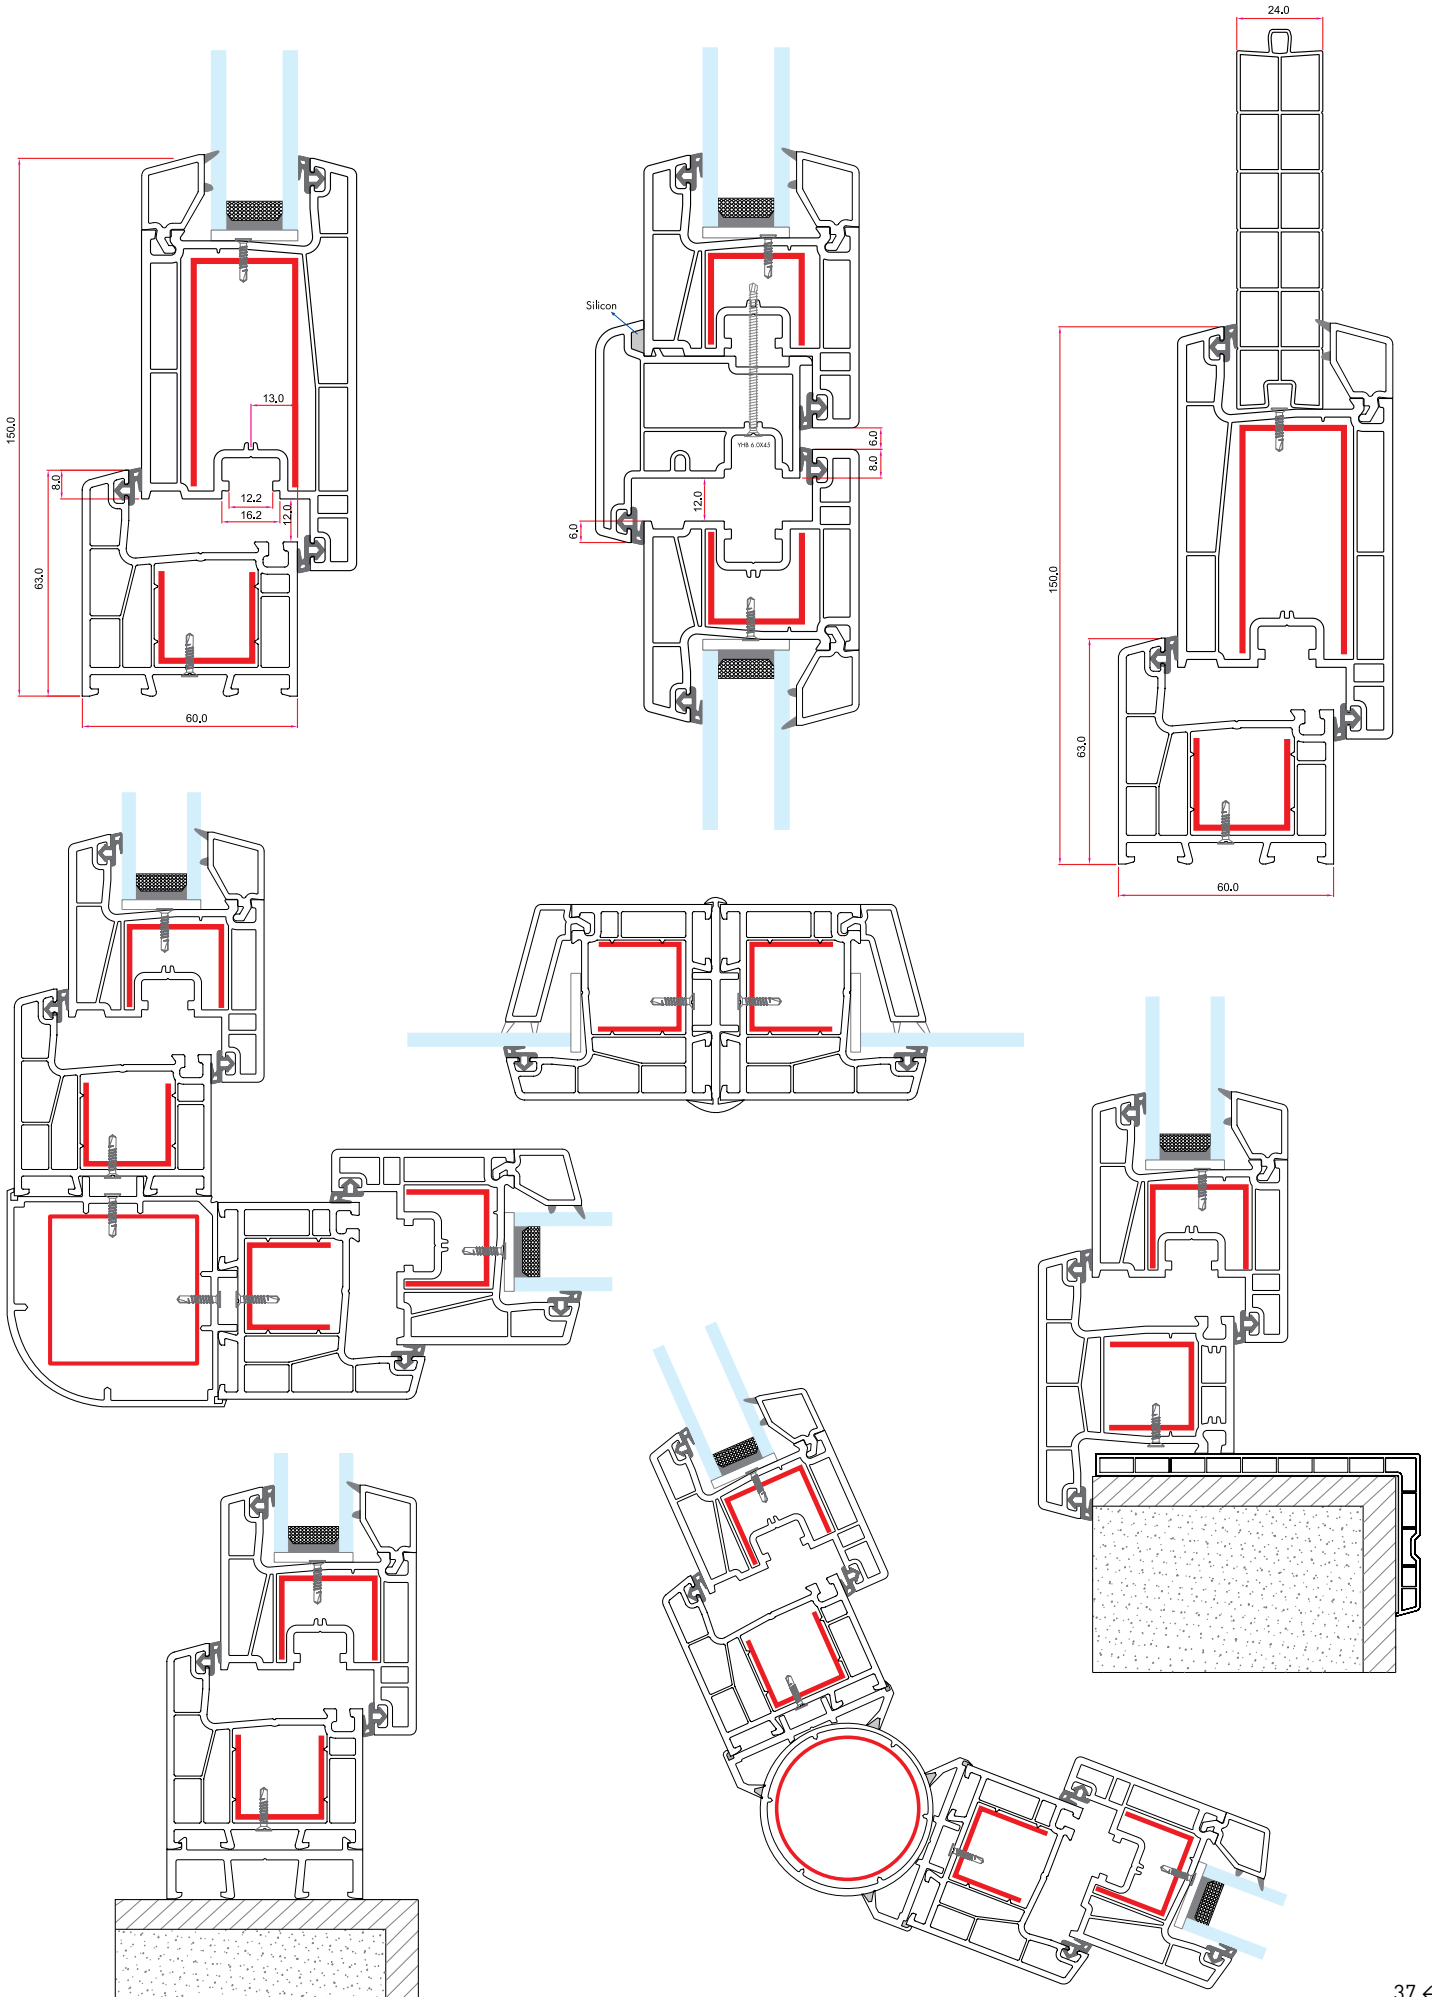

LINEX60 - ASSEMBLY DETAILS