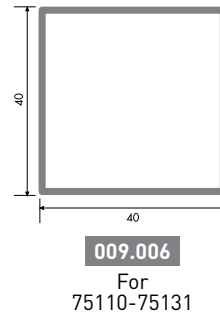

009.010
For 7525