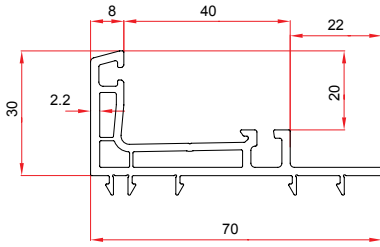

LINE70 Sliding - MAIN PROFILES

Frame Adaptor

7380 0.550 gr/m

1 Pack : 6x6 m = 36 m

Aluminium Threshold

7349 0.415 gr/m

1 Pack : 8x6 m = 48 m

Interlock