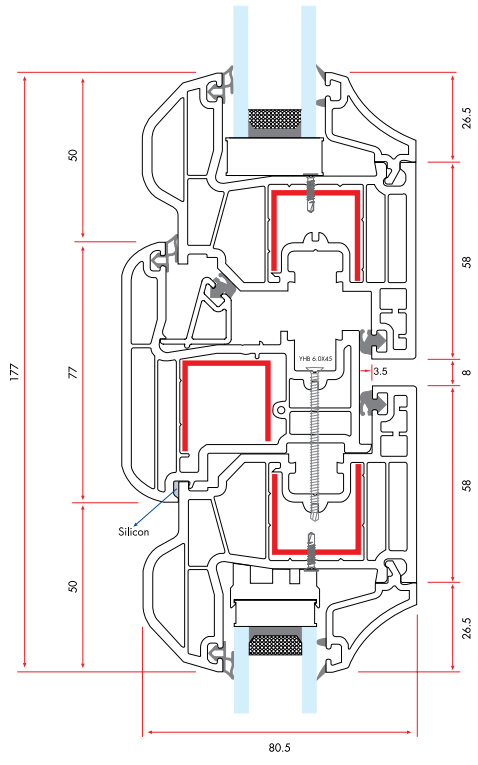

ECOLINE70 - ASSEMBLY DETAILS