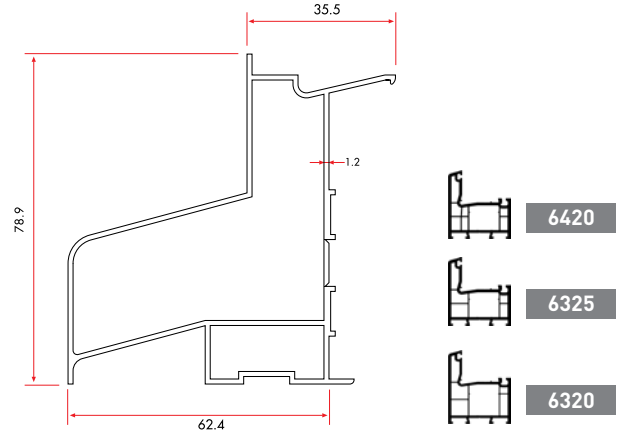

1 Pack : 6x6 m = 36 m

ALUMINIUM CLADDING PROFILES

Low Frame with Fly Screen Aluminium Cladding

110024 1.130 gr/m

1 Pack : 6x6 m = 36 m

LINE60 Frame with Fly Screen Aluminium Cladding

110624 1.171 gr/m

1 Pack : 6x6 m = 36 m