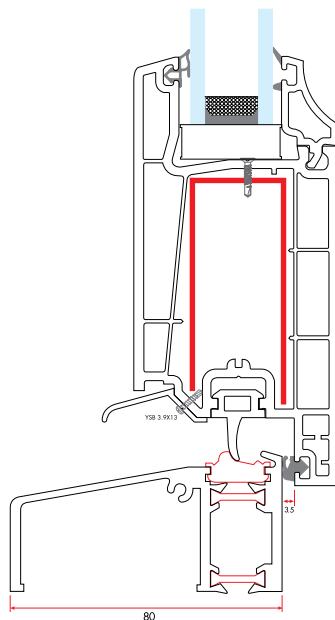

9010 | **166 gr/m**

1 Pack : 25x6 m = 150 m

Sash Drip Profile

9011 | **168 gr/m**

1 Pack : 25x6 m = 150 m

ECOLINE60 - ASSEMBLY DETAILS

MAIN PROFILES

Frame Profile