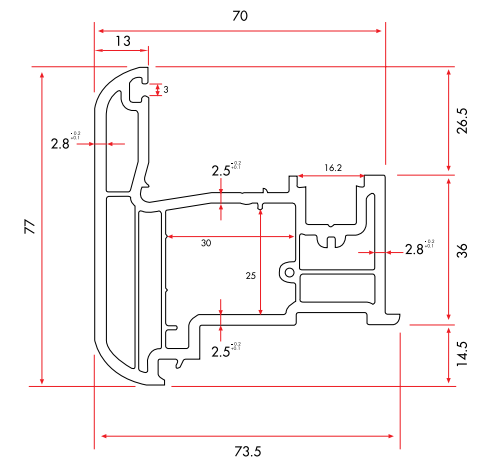

1 Pack : 4x6 m = 24 m

Balcony Door Sash Profile

7551 | **1.546 gr/m**

1 Pack : 4x6 m = 24 m

Outswing Door Sash Profile

7560 | **2.067 gr/m**

1 Pack : 4x6 m = 24 m

Sash Adaptor Profile