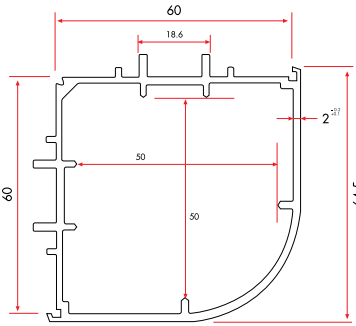

Hinge

LINEX60 - AUXILIARY PROFILES

90° Corner Adaptor

64110 766 gr/m

1 Pack : 4x6 m = 24 m

Coupling Profile

64120 330 gr/m

1 Pack : 10x6 m = 60 m