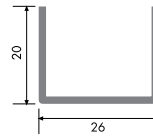

LINE60 - REINFORCEMENT STEEL

009.010

For 6421