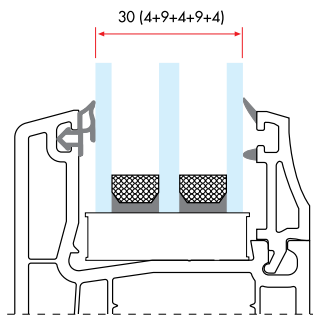

6490C 240 gr/m

1 Pack : 25x6 m = 150 m

Triple Glazing Bead with Gasket (30 mm)

64100C 220 gr/m

1 Pack : 25x6 m = 150 m

Triple Glazing Bead with Gasket (32 mm)

64105C 215 gr/m

1 Pack : 25x6 m = 150 m