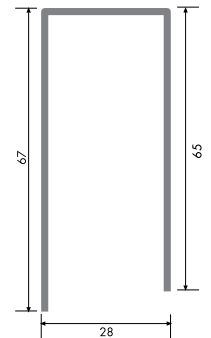

009.002

For 6450-6460