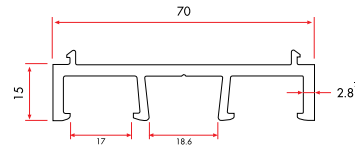

Frame Extension (15 mm)

75130 517 gr/m

1 Pack : 10x6 m = 60 m