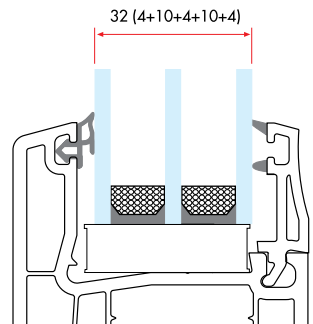

6490C 240 gr/m

1 Pack : 25x6 m = 150 m

Triple Glazing Bead with Gasket (30 mm)

64100C 220 gr/m

1 Pack : 25x6 m = 150 m

Triple Glazing Bead with Gasket (32 mm)

64105C 215 gr/m

1 Pack : 25x6 m = 150 m