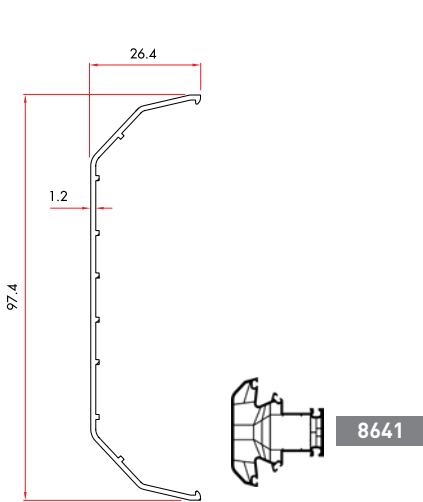

LINE80 Mullion
Aluminium Cladding

110045 **465 gr/m**

1 Pack : 6x6 m = 36 m