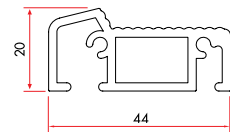

LINE60 Aluminium Threshold

60230 803 gr/m