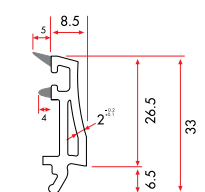

Triple Glazing Bead with Gasket (32 mm)

64105C 215 gr/m

1 Pack : 25x6 m = 150 m