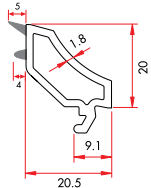

Double Glazing Bead with Gasket (20 mm)

X6496 170 gr/m

1 Pack : 25x6 m = 150 m