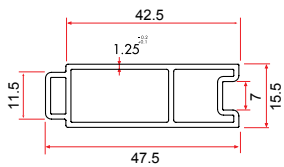

7341 0.300 gr/m

1 Pack : 10x6 m = 60 m

Frame Cover

7347 0.230 gr/m

1 Pack : 8x6 m = 48 m

Frame Adaptor Coupling

7348 0.325 gr/m

1 Pack : 8x6 m = 48 m