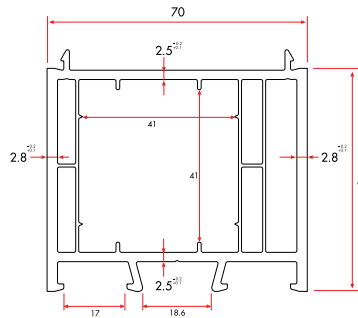

1 Pack : 10x6 m = 60 m

Frame Extension (60 mm)

75131 1.264 gr/m

1 Pack : 4x6 m = 24 m

Angle Corner Adaptor Profile

75140 467 gr/m

1 Pack : 12x6 m = 72 m

Pipe Profile