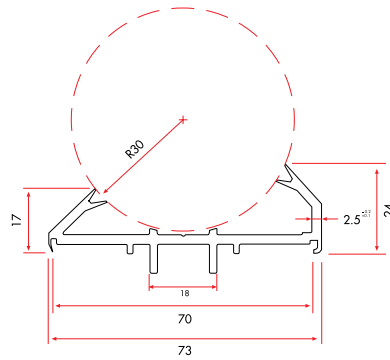

1 Pack : 10x6 m = 60 m

Fringe

10125 280 gr/m

1 Pack : 10x6 m = 60 m

Frame Extension (60 mm)

75131 1.264 gr/m

1 Pack : 4x6 m = 24 m

Angle Corner Adaptor Profile