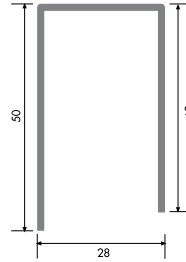

009.003

For
7551