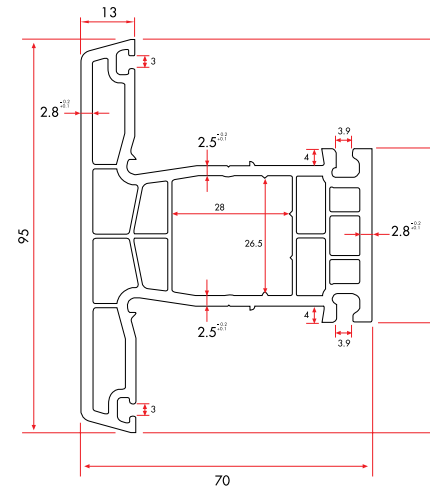

Mullion Profile

7540 | **1.578 gr/m**

1 Pack : 6x6 m = 36 m