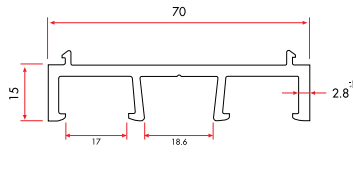

Frame Extension (15 mm)

75130 517 gr/m
1 Pack : 10x6 m = 60 m