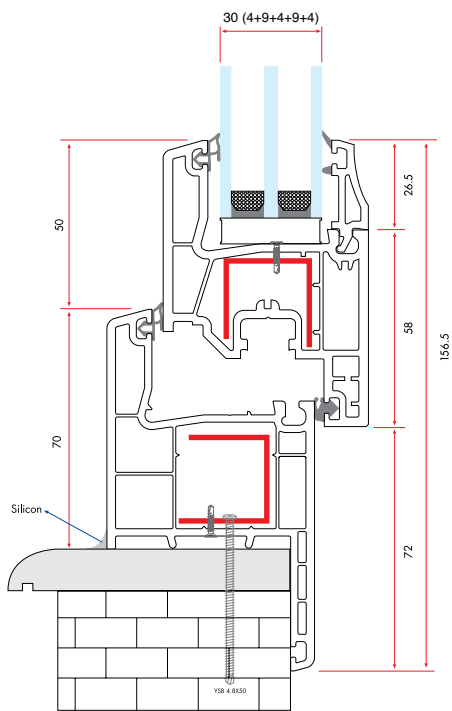

9010 | **166 gr/m**

1 Pack : 25x6 m = 150 m

Sash Drip Profile

9011 | **168 gr/m**

1 Pack : 25x6 m = 150 m

ECOLINE60 - ASSEMBLY DETAILS

MAIN PROFILES

Frame Profile