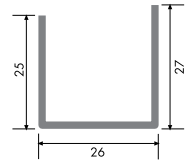

009.001

For 6420-6430-6440