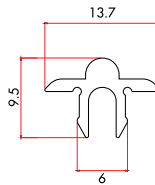

Aluminium Rail Profile

8460 105 gr/m

1 Pack : 25x6 m = 150 m