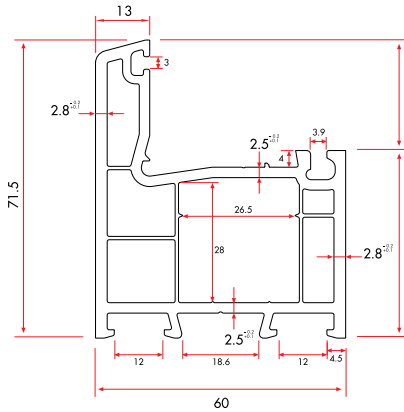

Sash Drip Profile

9011 168 gr/m

1 Pack : 25x6 m = 150 m

MAIN PROFILES

Frame Profile

6326 1.111 gr/m

1 Pack : 6x6 m = 36 m

Frame Profile