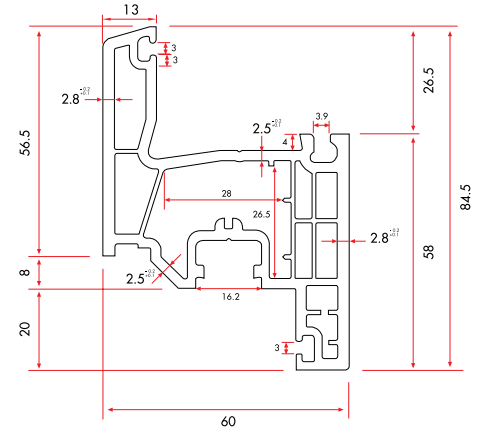

Sash Profile

6430 1.397 gr/m

1 Pack : 6x6 m = 36 m