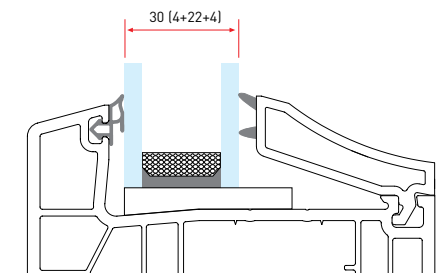

001.014

Espagnolette Striker

001.001

Hinge

Double Glazing Bead with Gasket

X6480 | **250 gr/m**

1 Pack : 25x6 m = 150 m

LINE90 - REINFORCEMENT STEEL