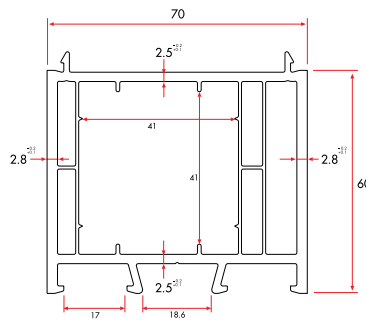

1 Pack : 25x6 m = 150 m

Fringe

10125 280 gr/m

1 Pack : 10x6 m = 60 m

Frame Extension (15 mm)

75130 517 gr/m

1 Pack : 10x6 m = 60 m

Frame Extension (60 mm)