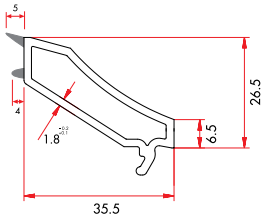

LINE80 Sliding - GLAZING BEADS

Single Glazing Bead with Gasket

6480C 332 gr/m

1 Pack : 25x6 m = 150 m