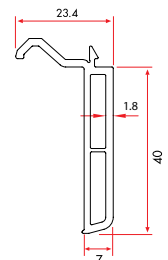

Fringe

10125 280 gr/m

1 Pack : 10x6 m = 60 m