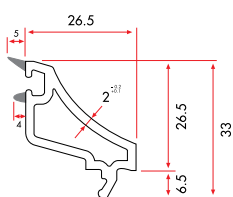

1 Pack : 4x6 m = 24 m

Balcony Door Sash Profile

7551 | **1.546 gr/m**

1 Pack : 4x6 m = 24 m

Outswing Door Sash Profile

7560 | **2.067 gr/m**

1 Pack : 4x6 m = 24 m

LINE80 - GLAZING BEADS

Double Glazing Bead with Gasket (24 mm)

8680C | **230 gr/m**

1 Pack : 25x6 m = 150 m

Triple Glazing Bead with Gasket (34 mm)

6490C | **240 gr/m**

1 Pack : 25x6 m = 150 m

Double Glazing Bead with Gasket (24 mm)

7580C | **292 gr/m**

1 Pack : 25x6 m = 150 m

Triple Glazing Bead with Gasket (40 mm)

64100C | **220 gr/m**

1 Pack : 25x6 m = 150 m

Triple Glazing Bead with Gasket (32 mm)

75105C | **239 gr/m**

1 Pack : 25x6 m = 150 m