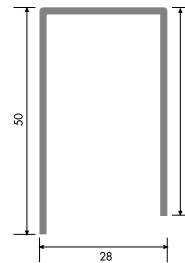

009.003

For SX6451