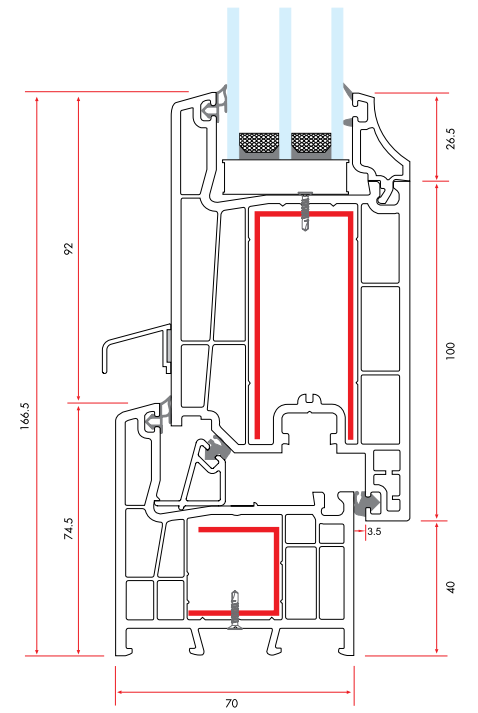

ECOLINE70 - ASSEMBLY DETAILS