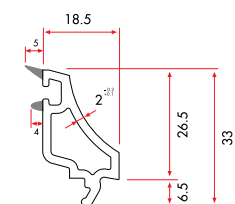

Double Glazing Bead with Gasket (24 mm)

8680C | **230 gr/m**

1 Pack : 25x6 m = 150 m

Triple Glazing Bead with Gasket (34 mm)

6490C | **240 gr/m**

1 Pack : 25x6 m = 150 m

Double Glazing Bead with Gasket (24 mm)

7580C | **292 gr/m**

1 Pack : 25x6 m = 150 m

Triple Glazing Bead with Gasket (40 mm)

64100C | **220 gr/m**

1 Pack : 25x6 m = 150 m

Triple Glazing Bead with Gasket (32 mm)

75105C | **239 gr/m**

1 Pack : 25x6 m = 150 m