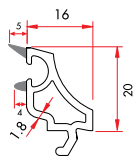

X6495 250 gr/m

1 Pack : 25x6 m = 150 m

Double Glazing Bead with Gasket (20 mm)

X6496 170 gr/m

1 Pack : 25x6 m = 150 m

Double Glazing Bead with Gasket (24 mm)

X6490 170 gr/m

1 Pack : 25x6 m = 150 m