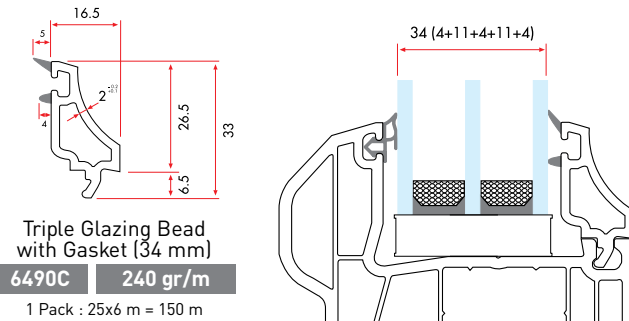

ECOLINE70 - GLAZING BEADS