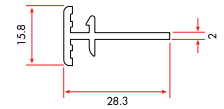

Coupling Profile

10120 130 gr/m

1 Pack : 25x6 m = 150 m