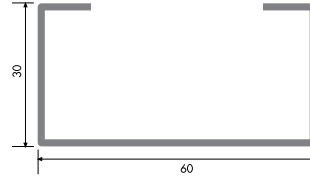

009.005

For 75160