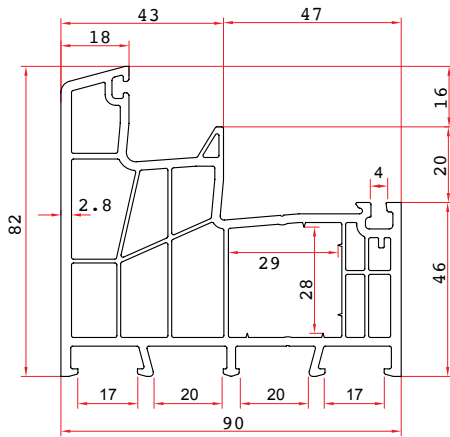

MAIN PROFILES

Frame Profile

9620 | **1.730 gr/m**

1 Pack : 4x6 m = 24 m