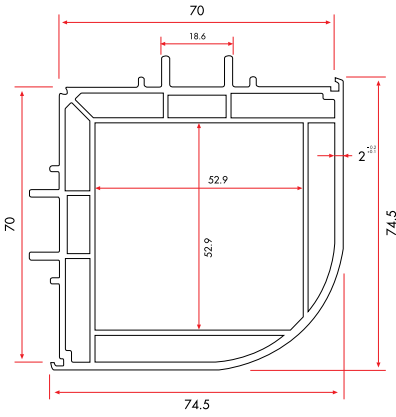

LINE70 - AUXILIARY PROFILES

90° Corner Adaptor

75110 1.280 gr/m

1 Pack : 4x6 m = 24 m