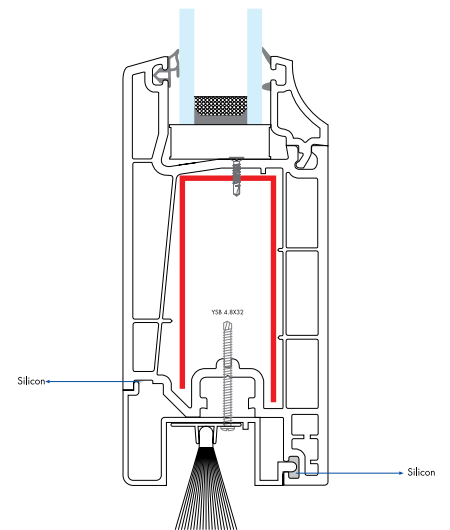

9010 | **166 gr/m**

1 Pack : 25x6 m = 150 m

Sash Drip Profile

9011 | **168 gr/m**

1 Pack : 25x6 m = 150 m

ECOLINE60 - ASSEMBLY DETAILS

MAIN PROFILES

Frame Profile