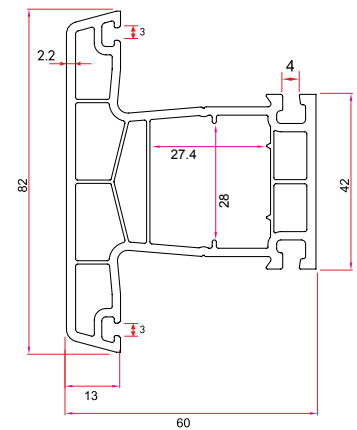

Mullion Profile

SX6440 1.180 gr/m

1 Pack : 6x6 m = 36 m