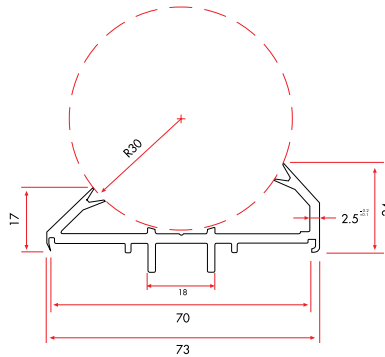

1 Pack : 10x6 m = 60 m

Frame Extension (60 mm)

75131 1.264 gr/m

1 Pack : 4x6 m = 24 m

Angle Corner Adaptor Profile

75140 467 gr/m

1 Pack : 12x6 m = 72 m

Pipe Profile