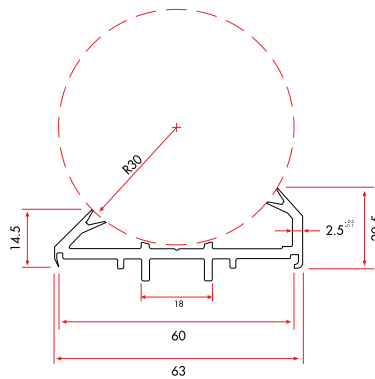

1 Pack : 4x6 m = 24 m

Angle Corner Adaptor Profile

64140 390 gr/m

1 Pack : 12x6 m = 72 m

Pipe Profile

1030 550 gr/m

1 Pack : 6x6 m = 36 m

Static Coupling