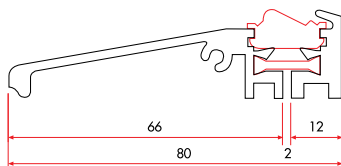

LINE60 Thermally Broken Aluminium Threshold Profile

60210 1.352 gr/m

1 Pack : 2x6 m = 12 m