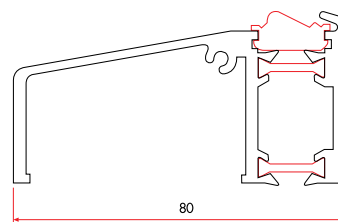

LINE60 Thermally Broken Aluminium Threshold Profile (High)

60220 1.928 gr/m

1 Pack : 2x6 m = 12 m