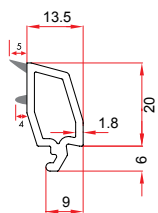

1 Pack : 10x6 m = 60 m

LINE70 Sliding - GLAZING BEADS

Single Glazing Bead with Gasket

9680 220 gr/m

1 Pack : 25x6 m = 150 m

Double Glazing Bead with Gasket

7395 0.160 gr/m

1 Pack : 25x6 m = 150 m