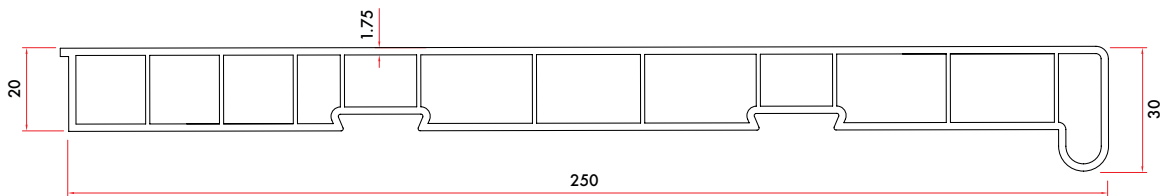

1 Pack : 4x6 m = 24 m

250 mm Window Sill Profile

1055 1.460 gr/m

1 Pack : 4x6 m = 24 m

"T" Fringe Profile

1060 126 gr/m

1 Pack : 25x6 m = 150 m

Window Sill Adaptor