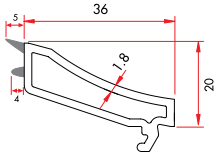

Single Glazing Bead with Gasket

X6480 250 gr/m

1 Pack : 25x6 m = 150 m