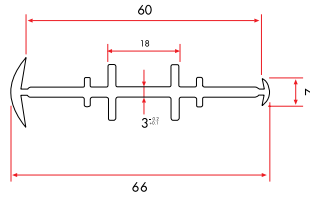

Coupling Profile

64120 | **330 gr/m**

1 Pack : 10x6 m = 60 m