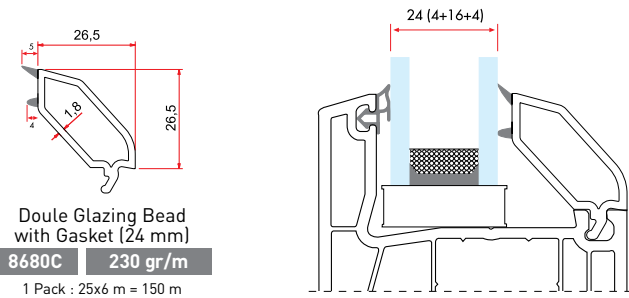

LINE70 - GLAZING BEADS

Double Glazing Bead with Gasket (24 mm)

8680C 230 gr/m

1 Pack : 25x6 m = 150 m