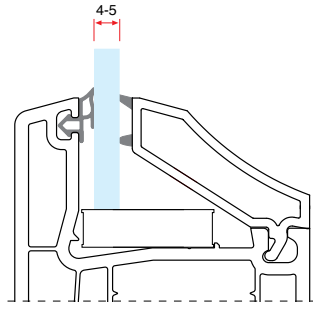

Double Glazing Bead with Gasket (20 mm)

6495C 264 gr/m

1 Pack : 25x6 m = 150 m