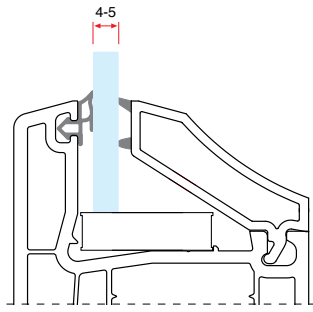

1 Pack : 4x6 m = 24 m

Sash Adaptor Profile

6470 1.278 gr/m

1 Pack : 6x6 m = 36 m

ECOLINE60 Plus - GLAZING BEADS

Single Glazing Bead with Gasket

6480C 332 gr/m

1 Pack : 25x6 m = 150 m