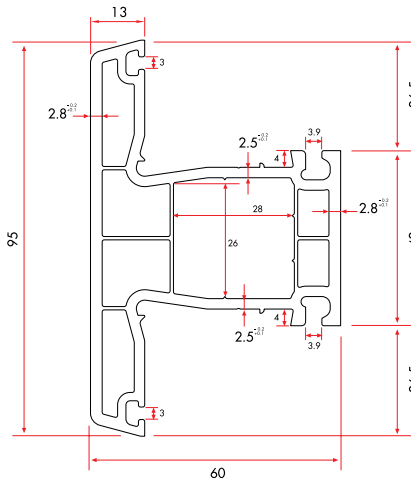

Mullion Profile

6345 1.369 gr/m

1 Pack : 6x6 m = 36 m