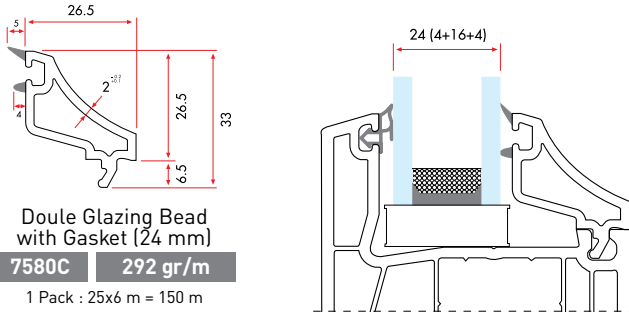

ECOLINE70 - GLAZING BEADS