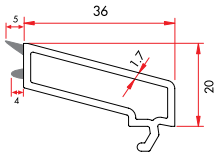

LINEX70 - GLAZING BEADS

Single Glazing Bead with Gasket

X6481 245 gr/m

1 Pack : 25x6 m = 150 m