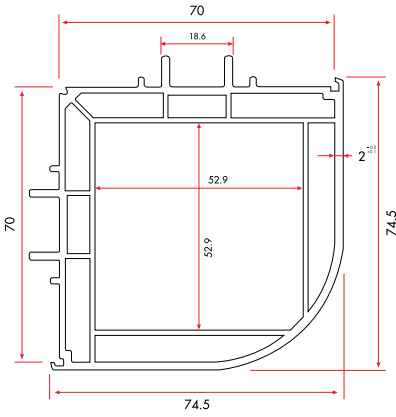

Sash Adaptor Profile

7570 | **1.394 gr/m**

1 Pack : 6x6 m = 36 m

ECOLINE70 - GLAZING BEADS

ECOLINE70 - REINFORCEMENT STEEL

ECOLINE70 - ACCESSORIES

ECOLINE70 - AUXILIARY PROFILES

90° Corner Adaptor