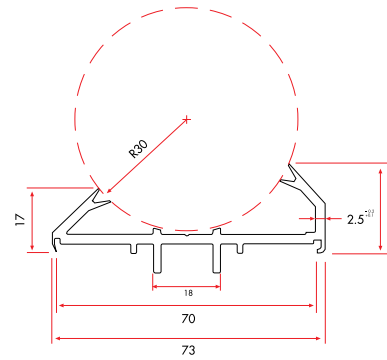

Angle Corner Adaptor Profile

75140 467 gr/m

1 Pack : 12x6 m = 72 m