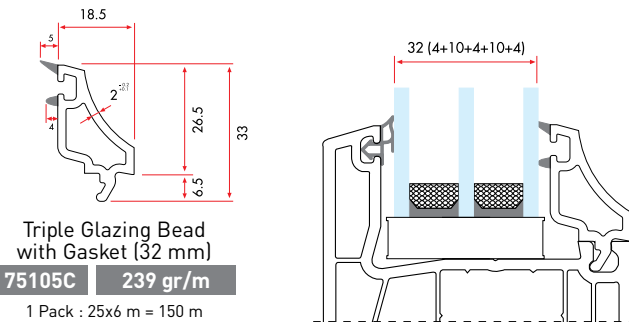

Triple Glazing Bead with Gasket (32 mm)

75105C 239 gr/m

1 Pack : 25x6 m = 150 m