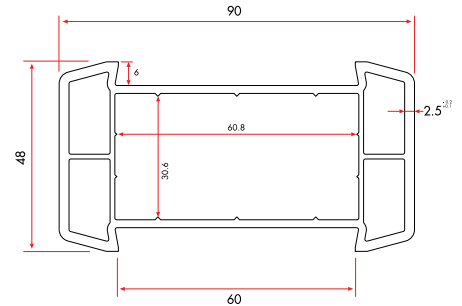

1 Pack : 4x6 m = 24 m

Angle Corner Adaptor Profile

64140 390 gr/m

1 Pack : 12x6 m = 72 m

Pipe Profile

1030 550 gr/m

1 Pack : 6x6 m = 36 m

Static Coupling