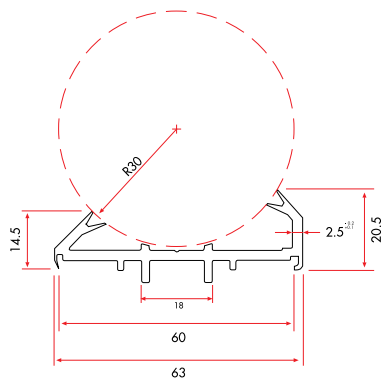

Angle Corner Adaptor Profile

64140 390 gr/m

1 Pack : 12x6 m = 72 m