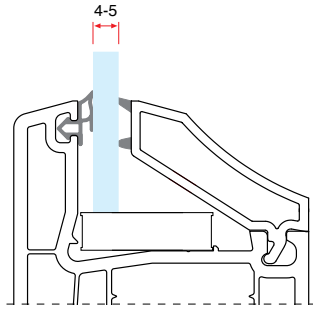

Double Glazing Bead with Gasket (20 mm)

6495C 264 gr/m

1 Pack : 25x6 m = 150 m