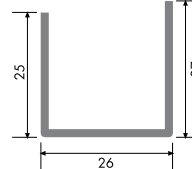

009.001

For
7330