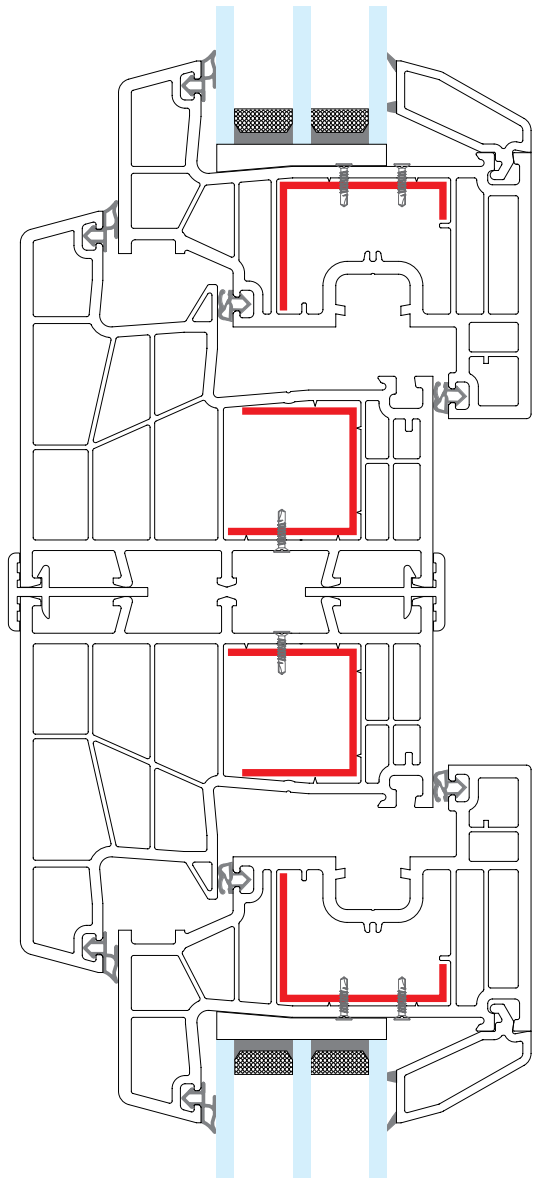

LINE90 - ASSEMBLY DETAILS