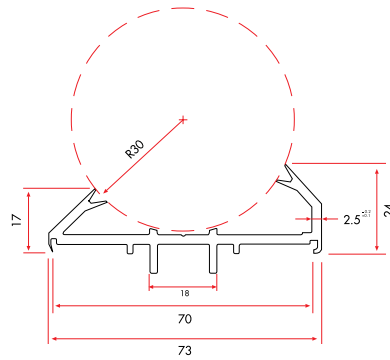

Coupling Profile

10120 130 gr/m
1 Pack : 25x6 m = 150 m

Frame Extension (15 mm)

75130 517 gr/m
1 Pack : 10x6 m = 60 m

Fringe

10125 280 gr/m
1 Pack : 10x6 m = 60 m

Frame Extension (60 mm)

75131 1.264 gr/m
1 Pack : 4x6 m = 24 m