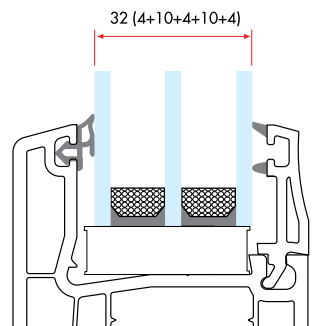

64105C 215 gr/m

1 Pack : 25x6 m = 150 m