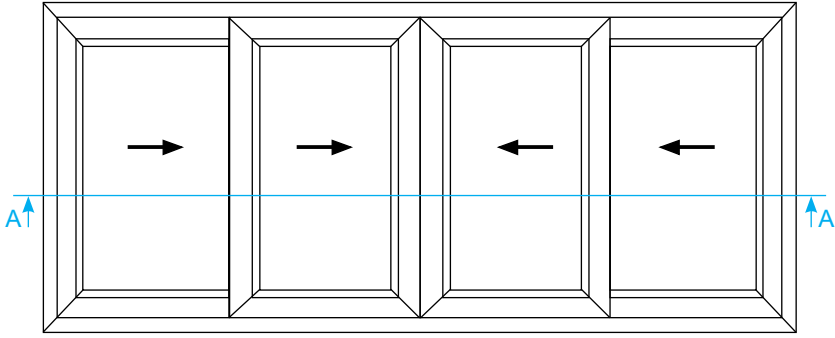

LINE70 Sliding - ASSEMBLY DETAILS