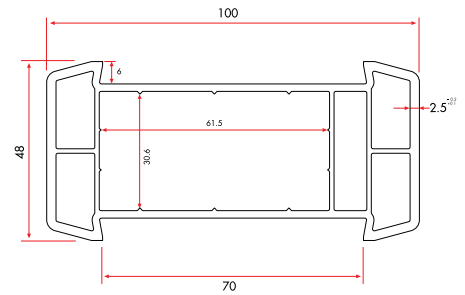

Static Coupling