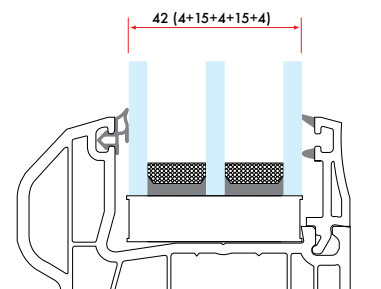

64105C | **215 gr/m**

1 Pack : 25x6 m = 150 m