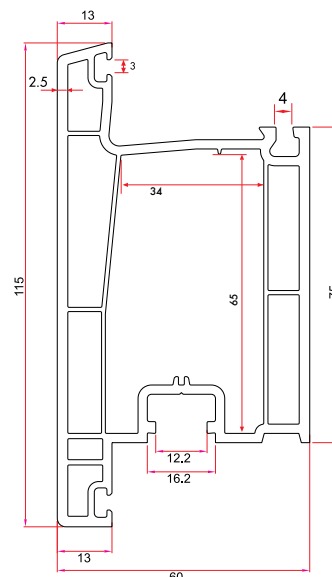

Outswing Door Sash Profile

SX6460 1.545 gr/m

1 Pack : 4x6 m = 24 m