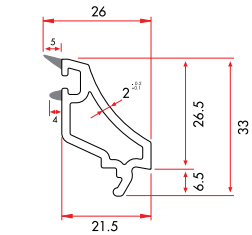

Double Glazing Bead with Gasket (20 mm)

6495C 264 gr/m

1 Pack : 25x6 m = 150 m