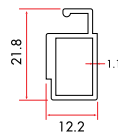

Fly Screen Profile

110010 **250 gr/m**

1 Pack : 10x6 m = 60 m