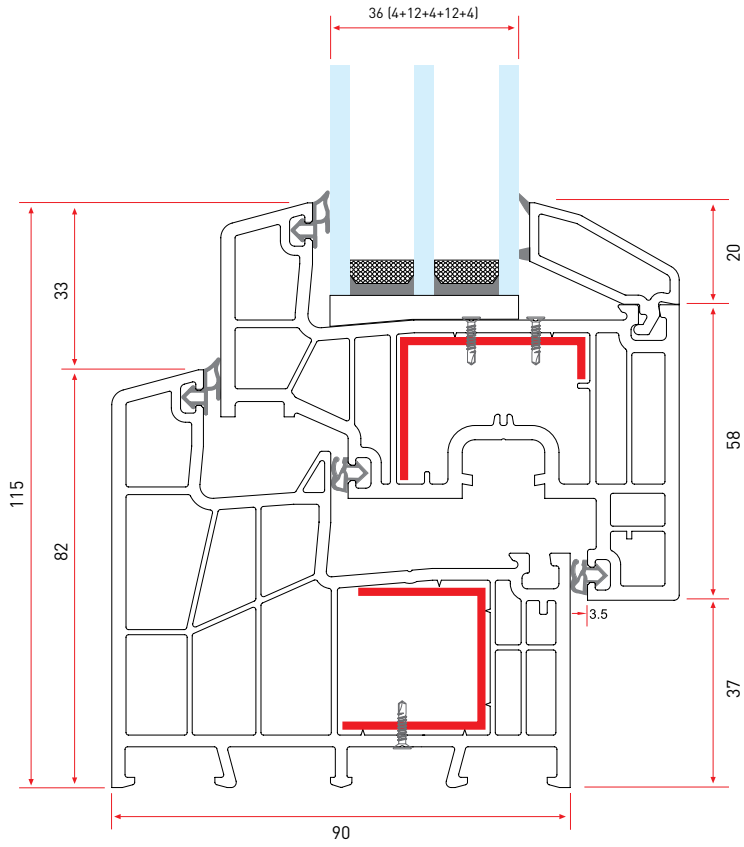

LINE90 - ASSEMBLY DETAILS