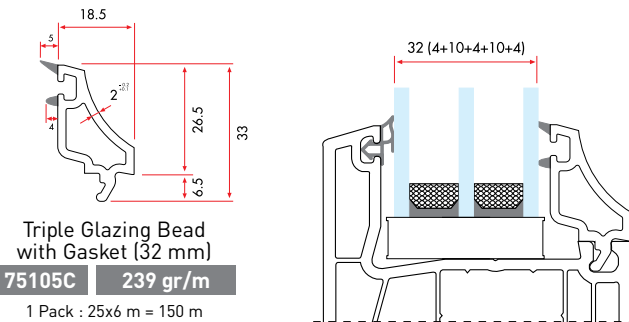

ECOLINE70 - GLAZING BEADS