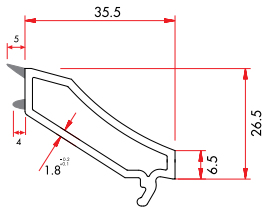

LINE60 - GLAZING BEADS

Single Glazing Bead with Gasket

6480C 332 gr/m

1 Pack : 25x6 m = 150 m