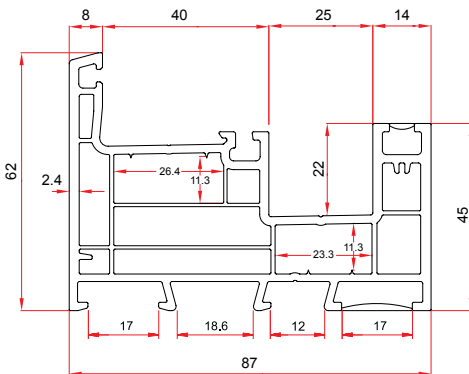

Single Track Frame Profile

7321 1.400 gr/m

1 Pack : 4x6 m = 24 m