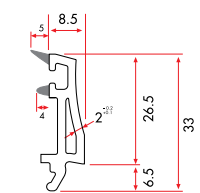

6490C 240 gr/m

1 Pack : 25x6 m = 150 m

Triple Glazing Bead with Gasket (30 mm)

64100C 220 gr/m

1 Pack : 25x6 m = 150 m

Triple Glazing Bead with Gasket (32 mm)

64105C 215 gr/m

1 Pack : 25x6 m = 150 m