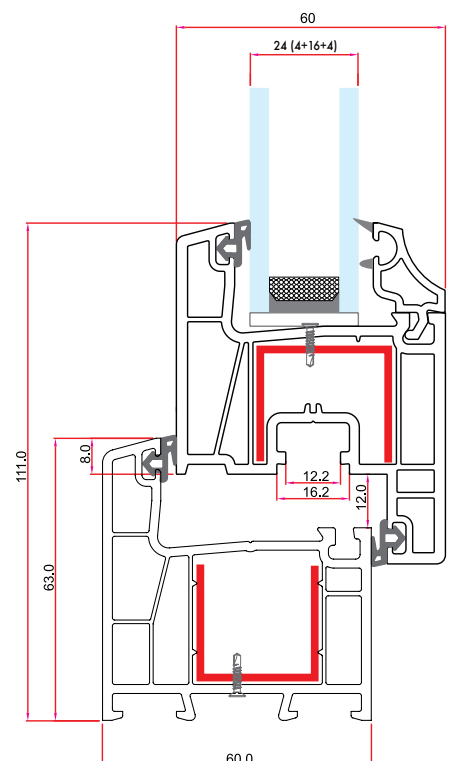

LINEX60 - ASSEMBLY DETAILS