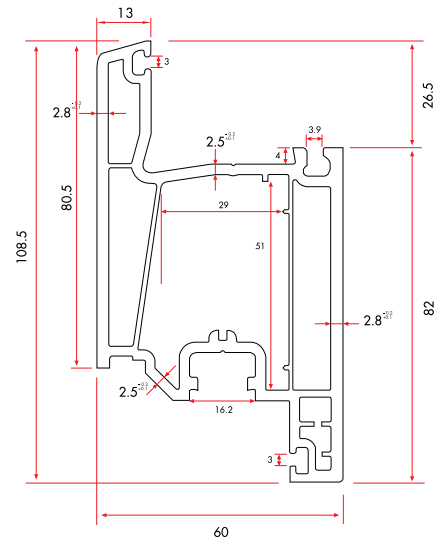

Balcony Door Sash Profile

6451 1.584 gr/m

1 Pack : 4x6 m = 24 m