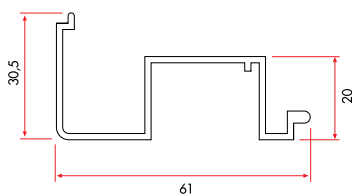

LINE70 Aluminium Door Sash
Without Threshold

7555 594 gr/m

1 Pack : 4x6 m = 24 m

9010 166 gr/m

1 Pack : 25x6 m = 150 m

9011 168 gr/m

1 Pack : 25x6 m = 150 m