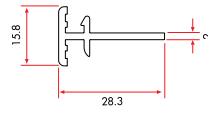

For
7345

009.012

For
7380

LINE70 Sliding - AUXILIARY PROFILES

90° Corner Adaptor

75110 1.280 gr/m
1 Pack : 4x6 m = 24 m

Coupling Profile

75120 390 gr/m
1 Pack : 10x6 m = 60 m