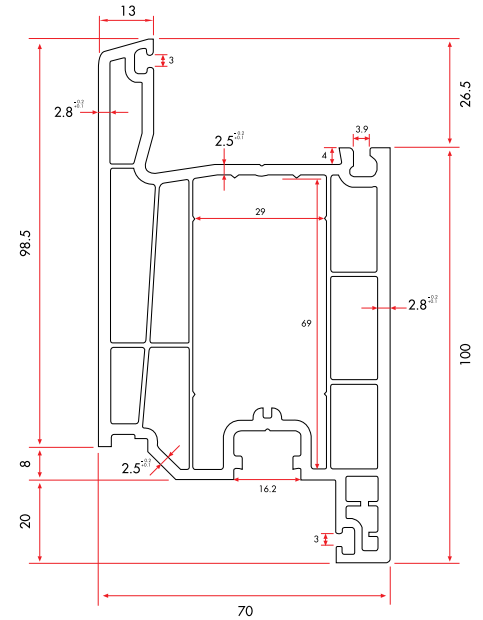

1 Pack : 6x6 m = 36 m

Sash Profile

7536 | **1.340 gr/m**

1 Pack : 6x6 m = 36 m

Mullion Profile

7541 | **1.407 gr/m**

1 Pack : 6x6 m = 36 m

Door Sash Profile