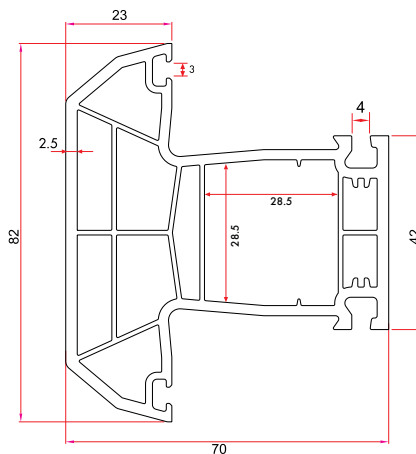

Mullion Profile

SX7540 1.328 gr/m

1 Pack : 6x6 m = 36 m