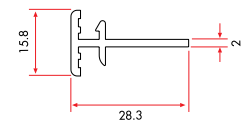

90 mm Glazing Bead Adaptor Profile

9680 | **220 gr/m**

1 Pack : 25x6 m = 150 m

LINE90 - AUXILIARY PROFILES

90 mm Glazing Bead Adaptor Profile

96100 | **400 gr/m**

1 Pack : 6x15 m = 90 m

Coupling Profile