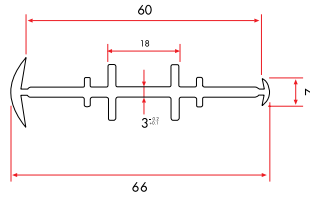

Coupling Profile

64120 330 gr/m

1 Pack : 10x6 m = 60 m