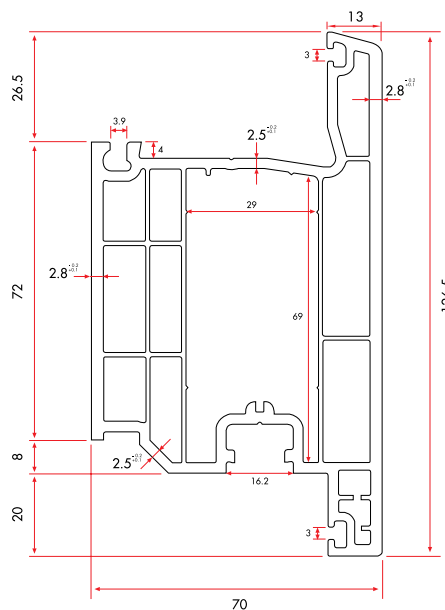

7550 | **2.053 gr/m**

1 Pack : 4x6 m = 24 m

Balcony Door Sash Profile

7551 | **1.546 gr/m**

1 Pack : 4x6 m = 24 m

Outswing Door Sash Profile

7560 | **2.067 gr/m**

1 Pack : 4x6 m = 24 m