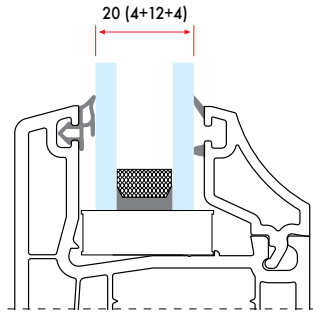

LINE60 - GLAZING BEADS

Single Glazing Bead with Gasket

6480C 332 gr/m

1 Pack : 25x6 m = 150 m

Double Glazing Bead with Gasket (20 mm)

6495C 264 gr/m

1 Pack : 25x6 m = 150 m

Triple Glazing Bead with Gasket (24 mm)