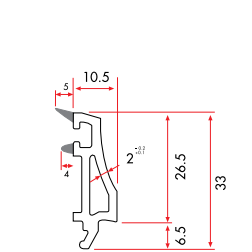

Triple Glazing Bead with Gasket (30 mm)

64100C 220 gr/m

1 Pack : 25x6 m = 150 m