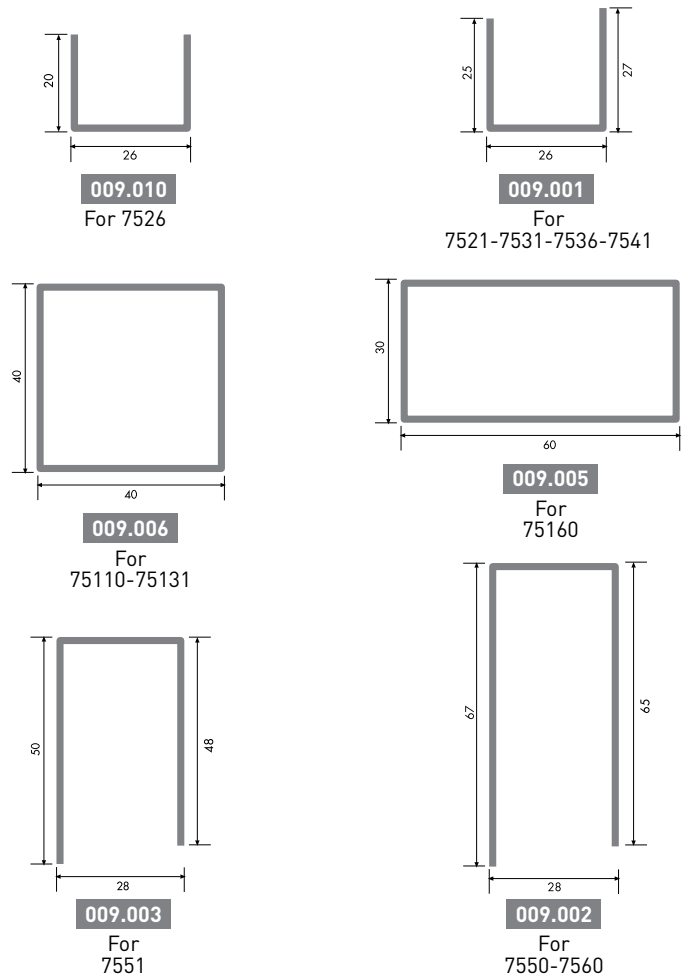

Sash Adaptor Profile

7570 | **1.394 gr/m**

1 Pack : 6x6 m = 36 m

ECOLINE70 - GLAZING BEADS

ECOLINE70 - REINFORCEMENT STEEL

ECOLINE70 - ACCESSORIES

ECOLINE70 - AUXILIARY PROFILES

90° Corner Adaptor