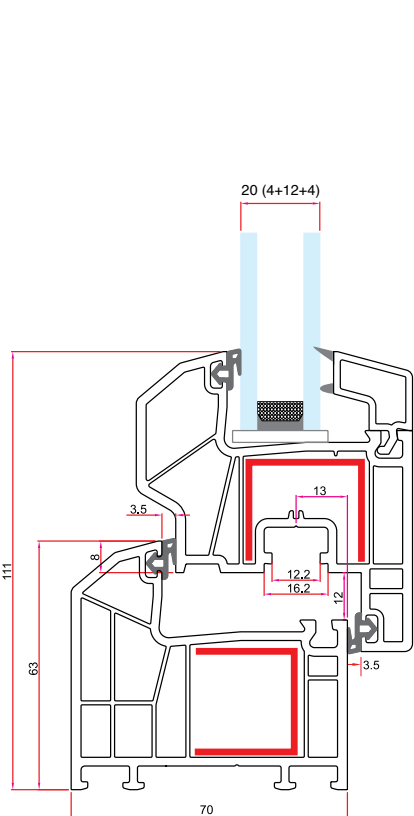

1030 550 gr/m

1 Pack : 6x6 m = 36 m

Static Coupling

75160 1.178 gr/m

1 Pack : 4x6 m = 24 m

LINEX70 - ASSEMBLY DETAILS

LINEX70 - ASSEMBLY DETAILS

MAIN PROFILES