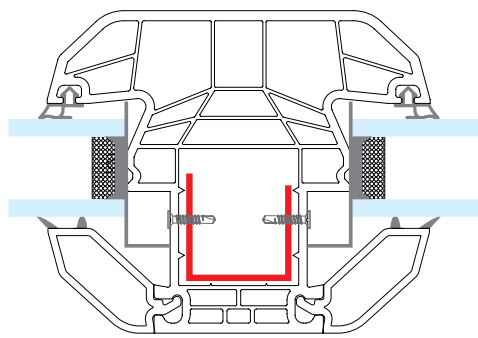

9010 166 gr/m

1 Pack : 25x6 m = 150 m

Sash Drip Profile

9011 168 gr/m

1 Pack : 25x6 m = 150 m

LINE80 - ASSEMBLY DETAILS

MAIN PROFILES

Frame Profile