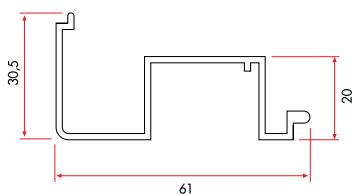

LINE70 Aluminium Door Sash
Without Threshold

7555 594 gr/m

1 Pack : 4x6 m = 24 m

9010 166 gr/m

1 Pack : 25x6 m = 150 m

9011 168 gr/m

1 Pack : 25x6 m = 150 m