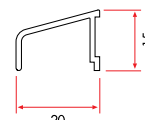

Sash Drip Profile

9011 168 gr/m

1 Pack : 25x6 m = 150 m