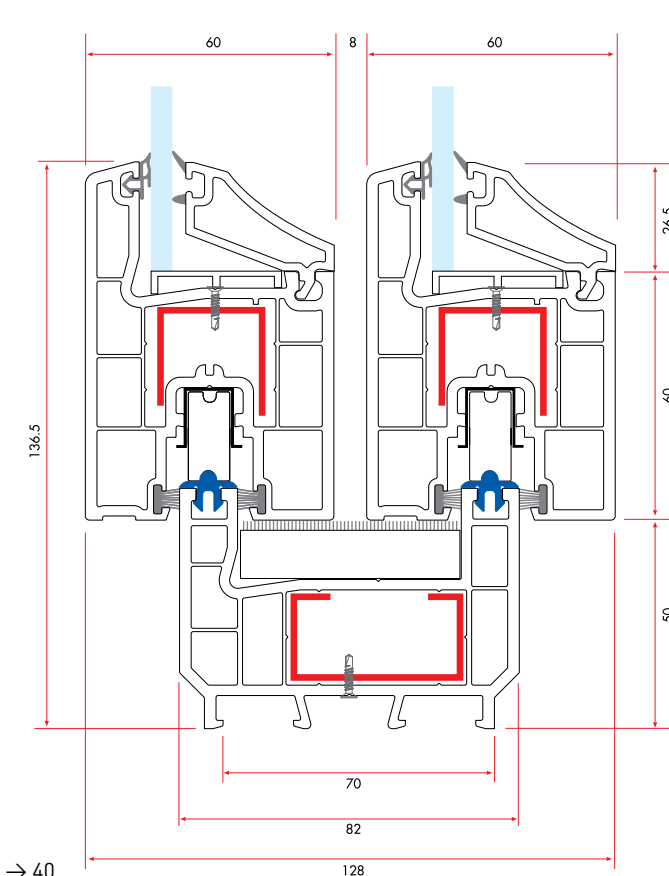

LINE80 Sliding - ASSEMBLY DETAILS