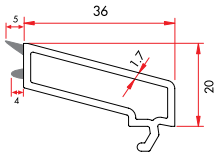

SX6460 1.545 gr/m

1 Pack : 4x6 m = 24 m

Sash Adaptor Profile

SX6470 890 gr/m

1 Pack : 6x6 m = 36 m

LINEX60 - GLAZING BEADS

Single Glazing Bead with Gasket

X6481 245 gr/m