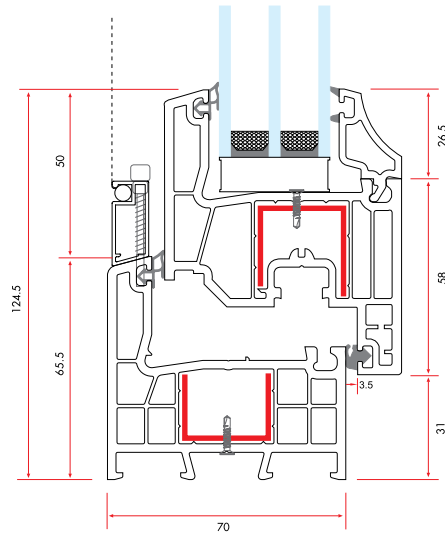

ECOLINE70 - ASSEMBLY DETAILS