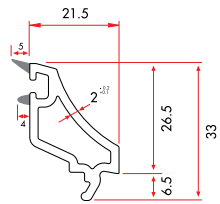

Double Glazing Bead with Gasket (20 mm)

6495C 264 gr/m

1 Pack : 25x6 m = 150 m