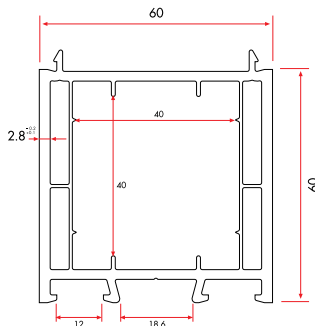

Coupling Profile

10120 130 gr/m

1 Pack : 25x6 m = 150 m

Third Gasket Adaptor

1040 178 gr/m

1 Pack : 25x6 m = 150 m

Frame Extension (60 mm)

64131 1.117 gr/m