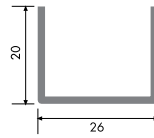

ECOLINE60 Plus - REINFORCEMENT STEEL

009.010

For 6326