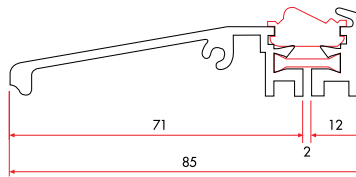

75131 1.264 gr/m

1 Pack : 4x6 m = 24 m

Angle Corner Adaptor Profile

75140 467 gr/m

1 Pack : 12x6 m = 72 m

Pipe Profile

1030 550 gr/m

1 Pack : 6x6 m = 36 m

Static Coupling

75160 1.178 gr/m

1 Pack : 4x6 m = 24 m

**LINE70 Thermally Broken
Aluminium Threshold Profile**

70210 1.360 gr/m

1 Pack : 2x6 m = 12 m

**LINE70 Thermally Broken
Aluminium Threshold Profile (High)**