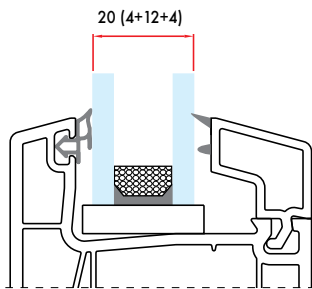

X6495 250 gr/m

1 Pack : 25x6 m = 150 m