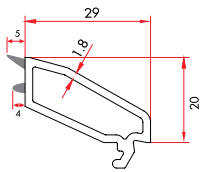

1 Pack : 4x6 m = 24 m

Sash Profile

9635 | **1.660 gr/m**

1 Pack : 4x6 m = 24 m

Mullion Profile

9640 | **2.000 gr/m**

1 Pack : 4x6 m = 24 m

LINE90 - GLAZING BEADS

90 mm Glazing Bead Adaptor Profile

9680 | **220 gr/m**

1 Pack : 25x6 m = 150 m

LINE90 - AUXILIARY PROFILES

90 mm Glazing Bead Adaptor Profile

96100 | **400 gr/m**

1 Pack : 6x15 m = 90 m

Coupling Profile