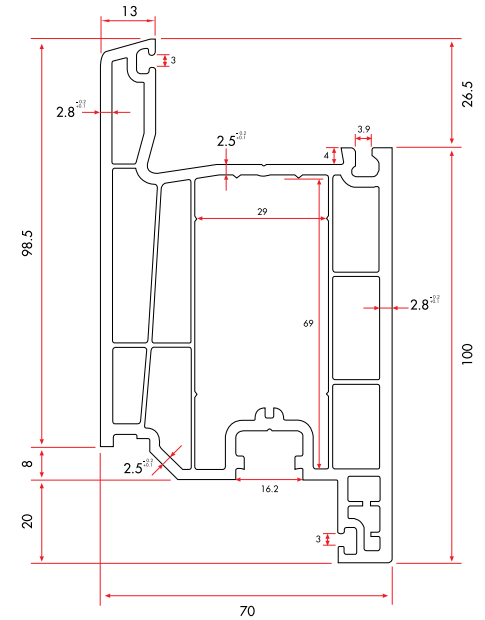

Door Sash Profile

7550 | **2.053 gr/m**

1 Pack : 4x6 m = 24 m