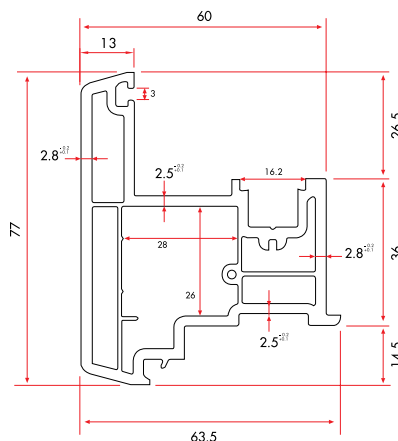

1 Pack : 4x6 m = 24 m

Sash Adaptor Profile

6470 1.278 gr/m

1 Pack : 6x6 m = 36 m

ECOLINE60 Plus - GLAZING BEADS

Single Glazing Bead with Gasket

6480C 332 gr/m

1 Pack : 25x6 m = 150 m