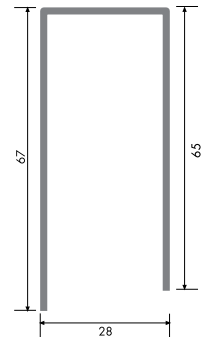

LINEX60 - GLAZING BEADS

X6481 245 gr/m

1 Pack : 25x6 m = 150 m

X6480 250 gr/m

1 Pack : 25x6 m = 150 m

X6495 250 gr/m

1 Pack : 25x6 m = 150 m

X6496 170 gr/m

1 Pack : 25x6 m = 150 m

X6490 170 gr/m

1 Pack : 25x6 m = 150 m

X6491 170 gr/m

1 Pack : 25x6 m = 150 m

X64105 210 gr/m

1 Pack : 25x6 m = 150 m

LINEX60 - REINFORCEMENT STEEL

009.010

For SX6423

009.001

For SX6420-SX6427-SX6430-SX6440

009.006

For 64110-64131

009.005

For 64160

009.003

For SX6451

009.002

For SX6450-SX6460

LINEX60 - ACCESSORIES

001.012

Mullion Connector

001.014

Espagnolette Striker

001.036

Sash Adaptor Cap

001.001

Hinge