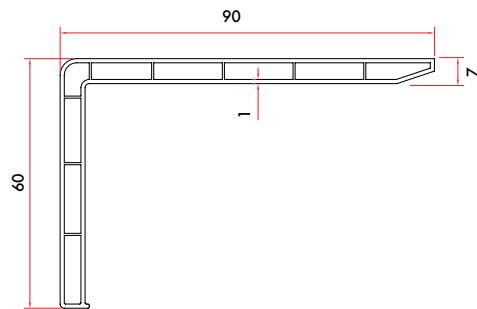

Fringe Profile

1022 440 gr/m

1 Pack : 10x6 m = 60 m