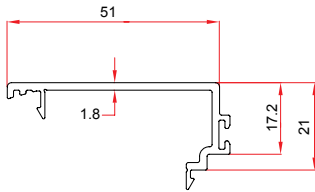

Frame Cover

7347 0.230 gr/m

1 Pack : 8x6 m = 48 m