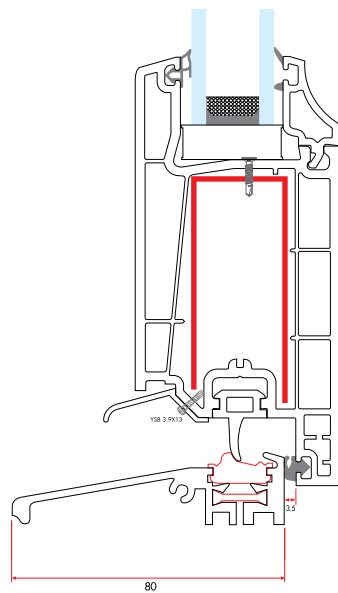

9010 | **166 gr/m**

1 Pack : 25x6 m = 150 m

Sash Drip Profile

9011 | **168 gr/m**

1 Pack : 25x6 m = 150 m

ECOLINE60 - ASSEMBLY DETAILS

MAIN PROFILES

Frame Profile