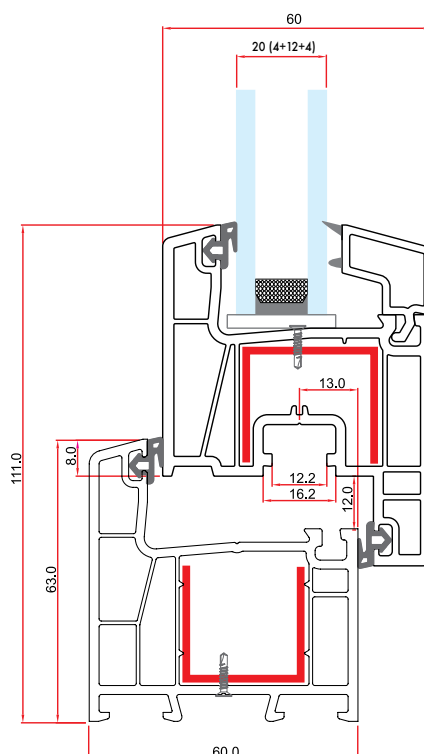

LINEX60 - ASSEMBLY DETAILS