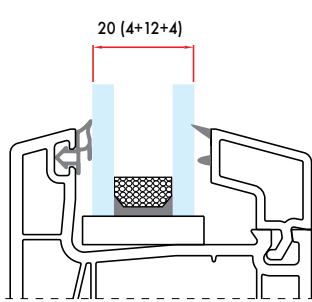

1 Pack : 25x6 m = 150 m

Single Glazing Bead with Gasket

X6480 250 gr/m

1 Pack : 25x6 m = 150 m

Double Glazing Bead with Gasket (20 mm)

X6495 250 gr/m

1 Pack : 25x6 m = 150 m

Double Glazing Bead with Gasket (20 mm)