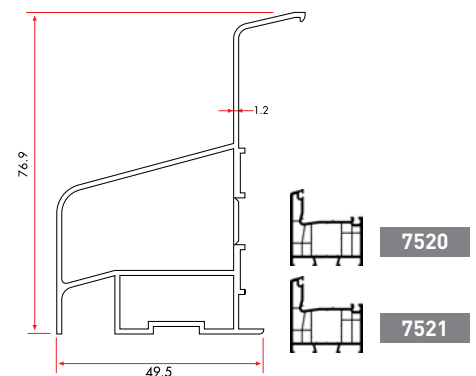

1 Pack : 6x6 m = 36 m

LINE80 Frame Aluminium Cladding

110823 423 gr/m

1 Pack : 6x6 m = 36 m

LINE70 Frame with Fly Screen Aluminium Cladding

110722 973 gr/m

1 Pack : 6x6 m = 36 m

LINE70 Frame Wide Aluminium Cladding