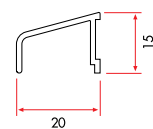

6455 552 gr/m

1 Pack : 4x6 m = 24 m

Door Sash With Aluminium Threshold Drip Profile

9010 166 gr/m

1 Pack : 25x6 m = 150 m

Sash Drip Profile

9011 168 gr/m

1 Pack : 25x6 m = 150 m