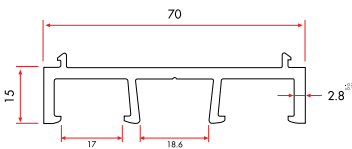

1 Pack : 25x6 m = 150 m

Fringe

10125 280 gr/m

1 Pack : 10x6 m = 60 m

Frame Extension (15 mm)

75130 517 gr/m

1 Pack : 10x6 m = 60 m

Frame Extension (60 mm)