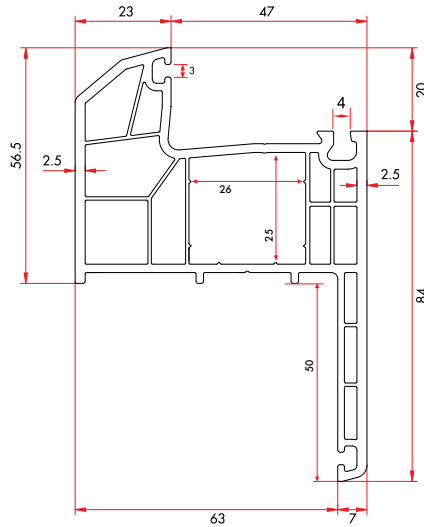

Renovation Frame Profile

SX7527 1.440 gr/m

1 Pack : 6x6 m = 36 m