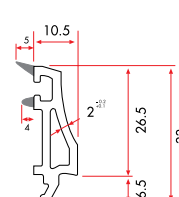

Double Glazing Bead with Gasket (24 mm)

8680C | **230 gr/m**

1 Pack : 25x6 m = 150 m

Triple Glazing Bead with Gasket (34 mm)

6490C | **240 gr/m**

1 Pack : 25x6 m = 150 m

Double Glazing Bead with Gasket (24 mm)

7580C | **292 gr/m**

1 Pack : 25x6 m = 150 m

Triple Glazing Bead with Gasket (40 mm)

64100C | **220 gr/m**

1 Pack : 25x6 m = 150 m

Triple Glazing Bead with Gasket (32 mm)

75105C | **239 gr/m**

1 Pack : 25x6 m = 150 m