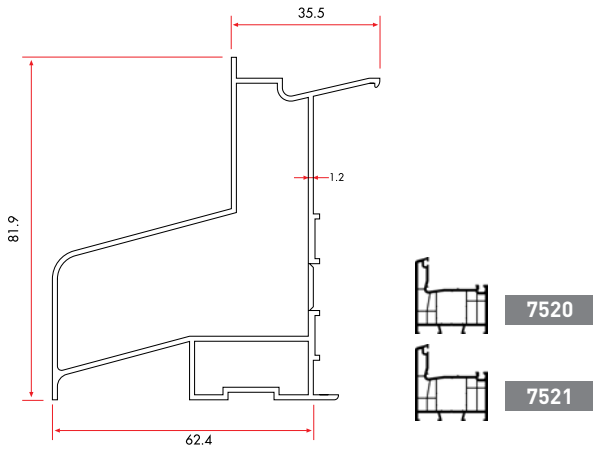

ALUMINIUM CLADDING PROFILES

LINE70 Frame with Fly
Screen Wide Aluminium Cladding

110724 **1.191 gr/m**

1 Pack : 6x6 m = 36 m