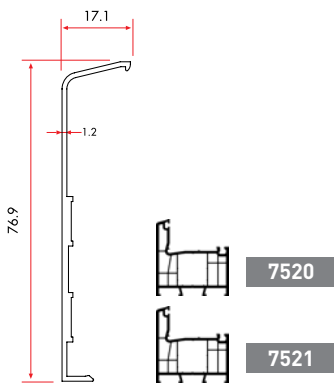

1 Pack : 6x6 m = 36 m

ALUMINIUM CLADDING PROFILES

Low Frame with Fly Screen Aluminium Cladding

110024 1.130 gr/m

1 Pack : 6x6 m = 36 m

LINE60 Frame with Fly Screen Aluminium Cladding

110624 1.171 gr/m

1 Pack : 6x6 m = 36 m