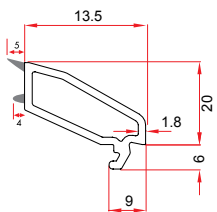

LINE70 Sliding - GLAZING BEADS

Single Glazing Bead with Gasket

9680 220 gr/m

1 Pack : 25x6 m = 150 m