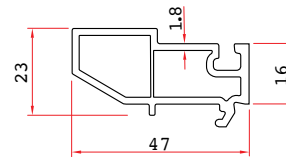

LINE90 - AUXILIARY PROFILES

90 mm Glazing Bead Adaptor Profile

96100 | **400 gr/m**

1 Pack : 6x15 m = 90 m