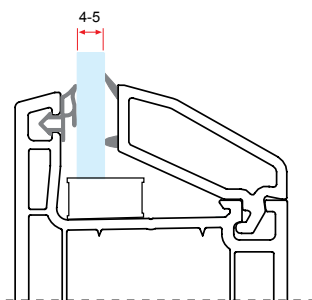

1 Pack : 10x6 m = 60 m

LINE70 Sliding - GLAZING BEADS

Single Glazing Bead with Gasket

9680 220 gr/m

1 Pack : 25x6 m = 150 m

Double Glazing Bead with Gasket

7395 0.160 gr/m

1 Pack : 25x6 m = 150 m