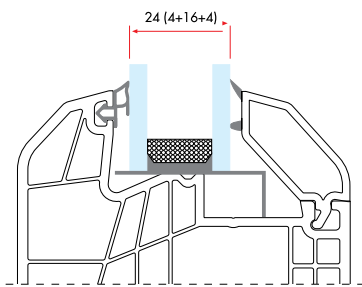

1 Pack : 4x6 m = 24 m

Balcony Door Sash Profile

7551 | **1.546 gr/m**

1 Pack : 4x6 m = 24 m

Outswing Door Sash Profile

7560 | **2.067 gr/m**

1 Pack : 4x6 m = 24 m

LINE80 - GLAZING BEADS

Double Glazing Bead with Gasket (24 mm)

8680C | **230 gr/m**

1 Pack : 25x6 m = 150 m

Triple Glazing Bead with Gasket (34 mm)

6490C | **240 gr/m**

1 Pack : 25x6 m = 150 m

Double Glazing Bead with Gasket (24 mm)