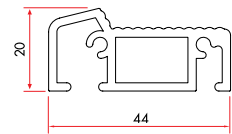

LINE60 Aluminium Threshold

60230 | **803 gr/m**

1 Pack : 10x6 m = 60 m