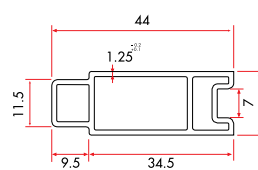

Aluminium Locking Profile

8450 | **505 gr/m**

1 Pack : 6x6 m = 36 m