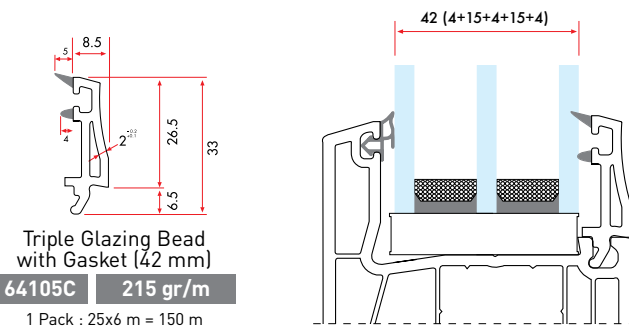

ECOLINE70 - GLAZING BEADS