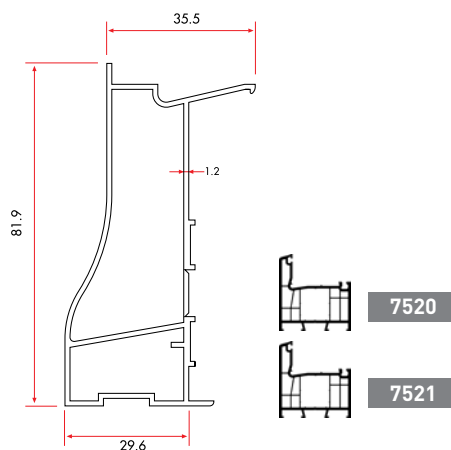

LINE70 Frame with Fly Screen Aluminium Cladding

110722 973 gr/m

1 Pack : 6x6 m = 36 m