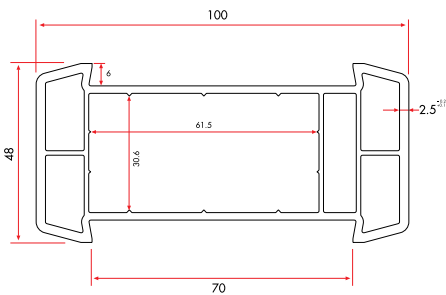

75131 1.264 gr/m

1 Pack : 4x6 m = 24 m

Angle Corner Adaptor Profile

75140 467 gr/m

1 Pack : 12x6 m = 72 m

Pipe Profile

1030 550 gr/m

1 Pack : 6x6 m = 36 m