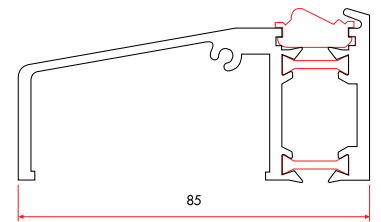

1 Pack : 10x6 m = 60 m

Frame Extension (60 mm)

75131 1.264 gr/m

1 Pack : 4x6 m = 24 m

Angle Corner Adaptor Profile

75140 467 gr/m

1 Pack : 12x6 m = 72 m

Pipe Profile

1030 550 gr/m

1 Pack : 6x6 m = 36 m

Static Coupling

75160 1.178 gr/m

1 Pack : 4x6 m = 24 m

LINE70 Thermally Broken
Aluminium Threshold Profile

70210 1.360 gr/m

1 Pack : 2x6 m = 12 m