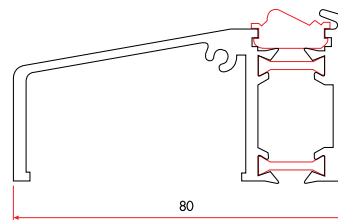

64160 1.064 gr/m

1 Pack : 4x6 m = 24 m

LINE60 Thermally Broken Aluminium Threshold Profile

60210 1.352 gr/m

1 Pack : 2x6 m = 12 m

LINE60 Thermally Broken Aluminium Threshold Profile (High)

60220 1.928 gr/m

1 Pack : 2x6 m = 12 m