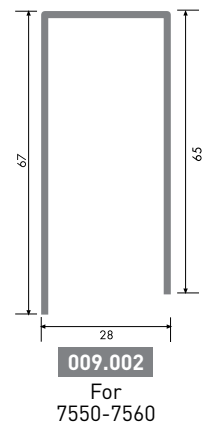

009.005
For 75160

009.002
For 7550-7560