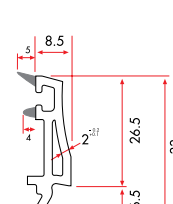

Double Glazing Bead with Gasket (24 mm)

8680C | **230 gr/m**

1 Pack : 25x6 m = 150 m

Triple Glazing Bead with Gasket (34 mm)

6490C | **240 gr/m**

1 Pack : 25x6 m = 150 m

Double Glazing Bead with Gasket (24 mm)

7580C | **292 gr/m**

1 Pack : 25x6 m = 150 m

Triple Glazing Bead with Gasket (40 mm)

64100C | **220 gr/m**

1 Pack : 25x6 m = 150 m

Triple Glazing Bead with Gasket (32 mm)

75105C | **239 gr/m**

1 Pack : 25x6 m = 150 m