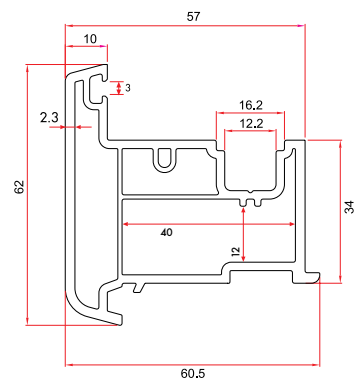

Sash Adaptor Profile

SX6470 890 gr/m

1 Pack : 6x6 m = 36 m