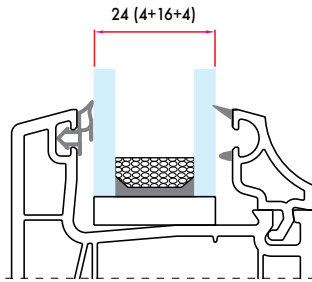

X6496 170 gr/m

1 Pack : 25x6 m = 150 m

Double Glazing Bead with Gasket (24 mm)

X6490 170 gr/m

1 Pack : 25x6 m = 150 m

Double Glazing Bead with Gasket (24 mm)

X6491 170 gr/m

1 Pack : 25x6 m = 150 m