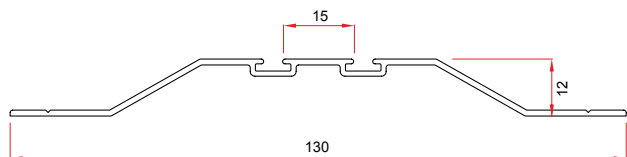

LINE70 Sliding - AUXILIARY PROFILES

75110 1.280 gr/m
1 Pack : 4x6 m = 24 m

75120 390 gr/m
1 Pack : 10x6 m = 60 m

10120 130 gr/m
1 Pack : 25x6 m = 150 m

75130 517 gr/m
1 Pack : 10x6 m = 60 m

10125 280 gr/m
1 Pack : 10x6 m = 60 m

75131 1.264 gr/m
1 Pack : 4x6 m = 24 m

75140 467 gr/m
1 Pack : 12x6 m = 72 m

1030 550 gr/m
1 Pack : 6x6 m = 36 m

75160 1.178 gr/m
1 Pack : 4x6 m = 24 m

LINE70 Sliding - ACCESSORIES

Mullion Connector

Sliding Roller

Sliding Fly Screen Roller

Brush Seal For Sash & Interlock

Top & Bottom Seal (42 mm)
For
7320 - 7322 - 7323 - 7324

Top & Bottom Seal (25 mm)
For
7321