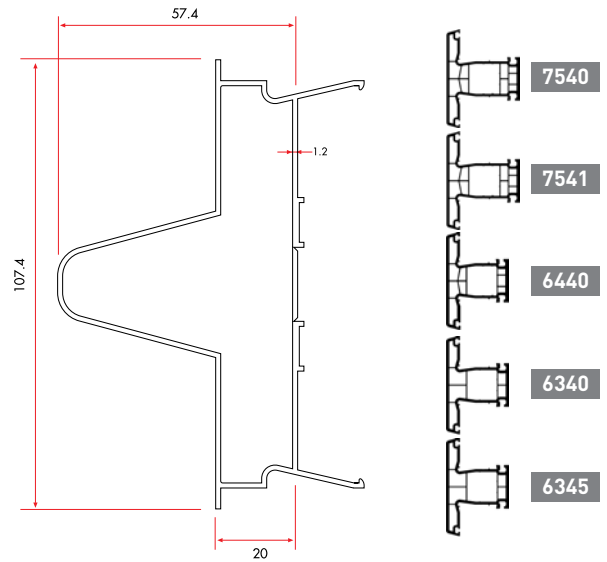

110042 **1.042 gr/m**

1 Pack : 6x6 m = 36 m

ALUMINIUM CLADDING PROFILES

Mullion
Wide Aluminium Cladding

110043 **769 gr/m**

1 Pack : 6x6 m = 36 m

Mullion with Fly
Screen Wide Aluminium Cladding

110044 **1.161 gr/m**