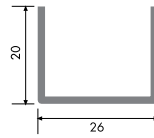

ECOLINE60 - REINFORCEMENT STEEL

009.010

For 6324-6327