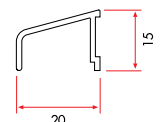

Sash Drip Profile

9011 168 gr/m

1 Pack : 25x6 m = 150 m