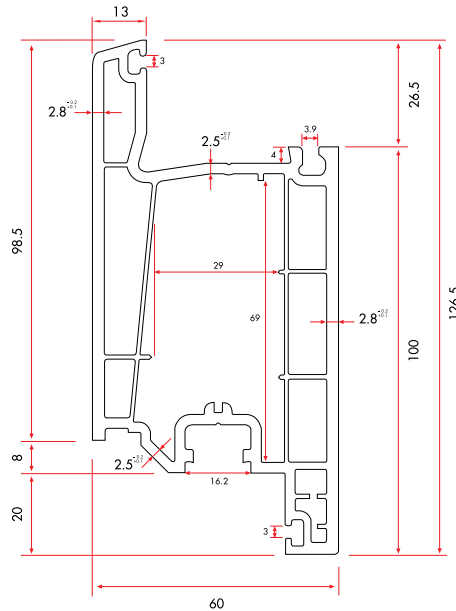

Inswing Door Sash Profile

6450 1.870 gr/m

1 Pack : 4x6 m = 24 m