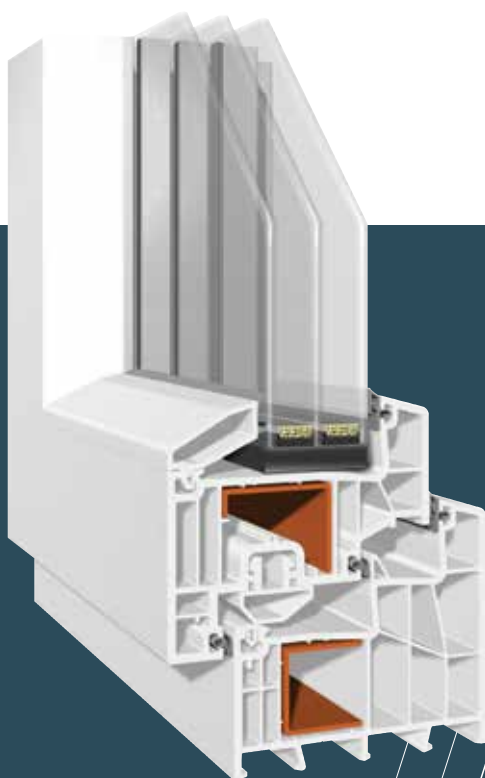

“Every window is not created equal”

SCHÖNLINE®

TECHNICAL DETAILS