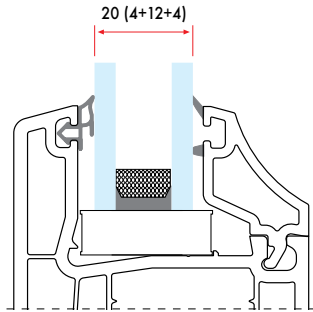

ECOLINE60 - GLAZING BEADS

Single Glazing Bead with Gasket

6480C 332 gr/m

1 Pack : 25x6 m = 150 m

Double Glazing Bead with Gasket (20 mm)

6495C 264 gr/m

1 Pack : 25x6 m = 150 m

Triple Glazing Bead with Gasket (24 mm)