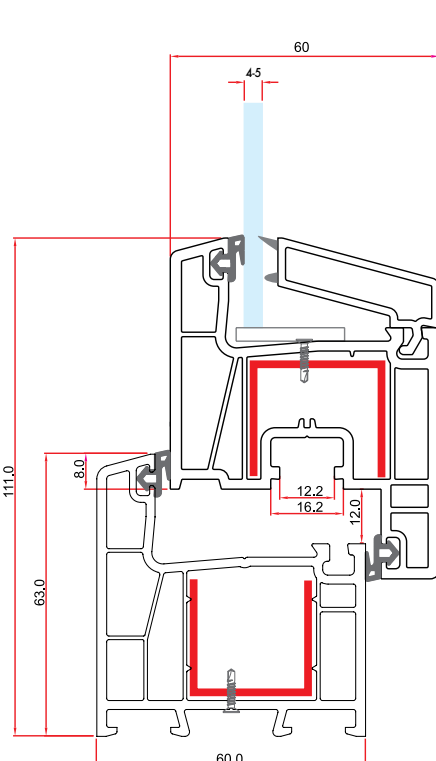

LINEX60 - ASSEMBLY DETAILS