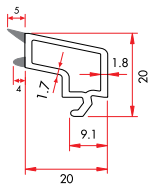

LINEX70 - GLAZING BEADS

Single Glazing Bead with Gasket

X6481 245 gr/m

1 Pack : 25x6 m = 150 m

Single Glazing Bead with Gasket

X6480 250 gr/m

1 Pack : 25x6 m = 150 m

Double Glazing Bead with Gasket (20 mm)