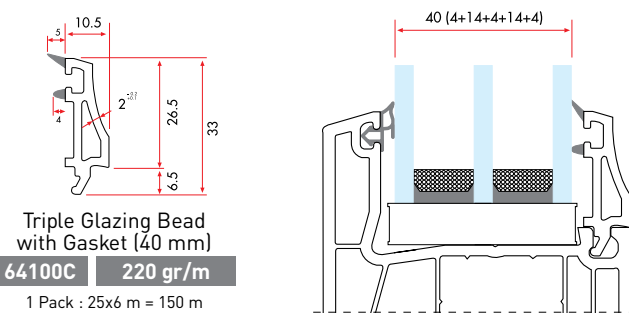

ECOLINE70 - GLAZING BEADS