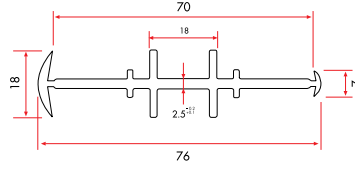

Coupling Profile

75120 390 gr/m

1 Pack : 10x6 m = 60 m

10120 130 gr/m

1 Pack : 25x6 m = 150 m

1040 178 gr/m

1 Pack : 25x6 m = 150 m