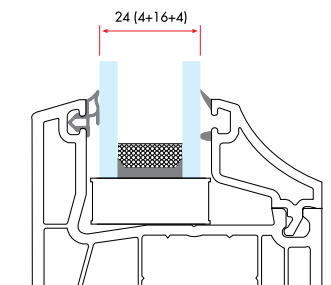

LINE80 - MAIN PROFILES

7550 | **2.053 gr/m**

1 Pack : 4x6 m = 24 m

7551 | **1.546 gr/m**

1 Pack : 4x6 m = 24 m

7560 | **2.067 gr/m**

1 Pack : 4x6 m = 24 m

LINE80 - GLAZING BEADS

8680C | **230 gr/m**

1 Pack : 25x6 m = 150 m

6490C | **240 gr/m**

1 Pack : 25x6 m = 150 m

7580C | **292 gr/m**

1 Pack : 25x6 m = 150 m

64100C | **220 gr/m**

1 Pack : 25x6 m = 150 m

75105C | **239 gr/m**

1 Pack : 25x6 m = 150 m

64105C | **215 gr/m**

1 Pack : 25x6 m = 150 m