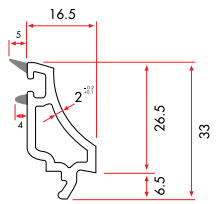

ECOLINE60 - GLAZING BEADS

Single Glazing Bead with Gasket

6480C 332 gr/m

1 Pack : 25x6 m = 150 m

Double Glazing Bead with Gasket (20 mm)

6495C 264 gr/m

1 Pack : 25x6 m = 150 m

Triple Glazing Bead with Gasket (24 mm)