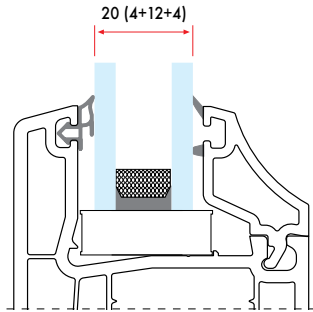

Triple Glazing Bead with Gasket (24 mm)

6490C 240 gr/m

1 Pack : 25x6 m = 150 m