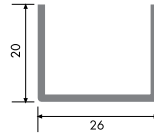

LINEX60 - REINFORCEMENT STEEL

009.010

For SX6423