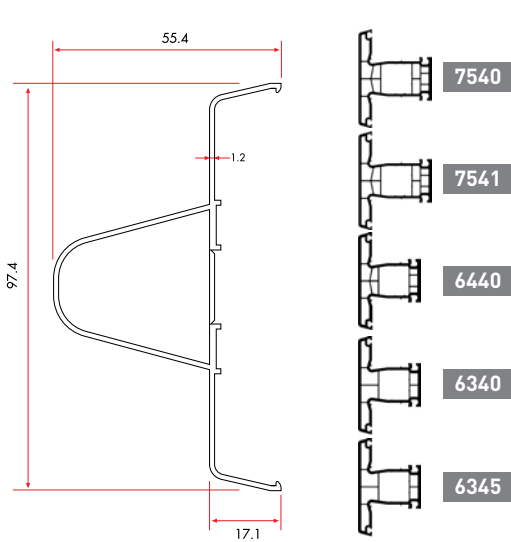

ALUMINIUM CLADDING PROFILES

Mullion
Wide Aluminium Cladding

110043 **769 gr/m**

1 Pack : 6x6 m = 36 m