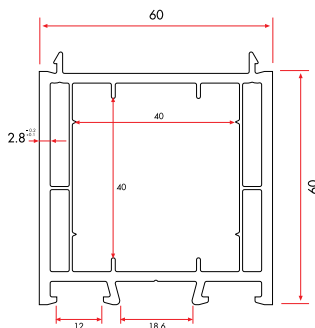

Frame Extension (60 mm)

64131 1.117 gr/m

1 Pack : 4x6 m = 24 m