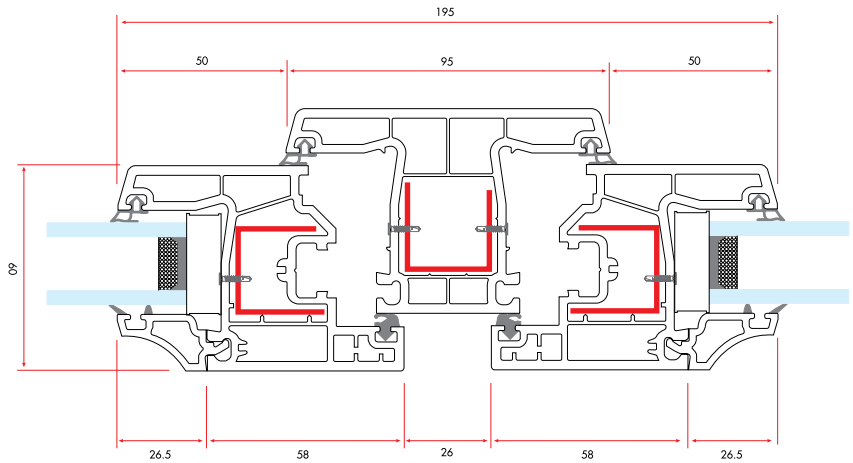

9010 | **166 gr/m**

1 Pack : 25x6 m = 150 m

Sash Drip Profile

9011 | **168 gr/m**

1 Pack : 25x6 m = 150 m

ECOLINE60 - ASSEMBLY DETAILS

MAIN PROFILES

Frame Profile