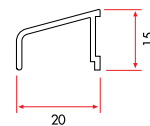

LINE60 Aluminium Threshold

60230 803 gr/m

LINE60 Aluminium Door Sash Without Threshold

6455 552 gr/m

1 Pack : 4x6 m = 24 m

Door Sash With Aluminium Threshold Drip Profile

9010 166 gr/m

1 Pack : 25x6 m = 150 m