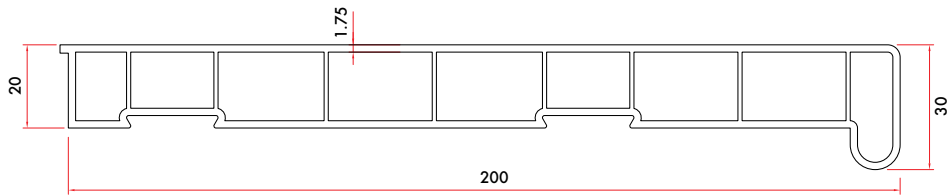

AUXILIARY PROFILES

200 mm Window Sill Profile

1050 1.329 gr/m

1 Pack : 4x6 m = 24 m