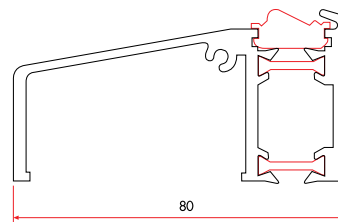

LINE60 Thermally Broken Aluminium Threshold Profile (High)

60220 | **1.928 gr/m**

1 Pack : 2x6 m = 12 m