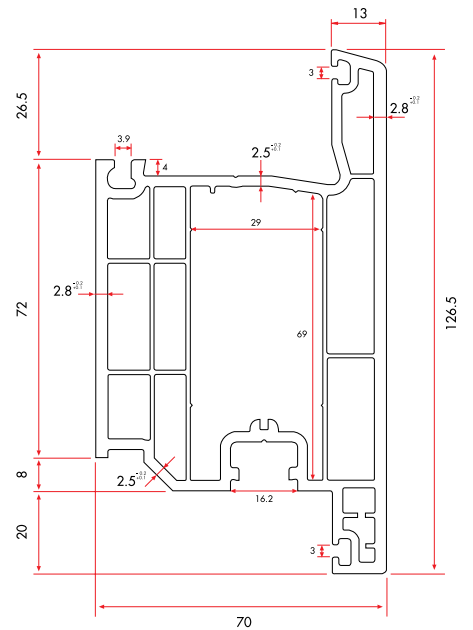

1 Pack : 4x6 m = 24 m

Balcony Door Sash Profile

7551 | **1.546 gr/m**

1 Pack : 4x6 m = 24 m

Outswing Door Sash Profile

7560 | **2.067 gr/m**

1 Pack : 4x6 m = 24 m

LINE80 - GLAZING BEADS