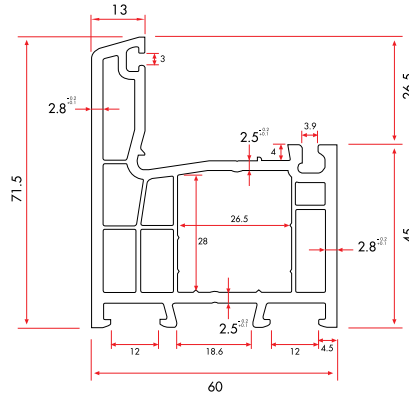

Frame Profile

6420 1.256 gr/m

1 Pack : 6x6 m = 36 m