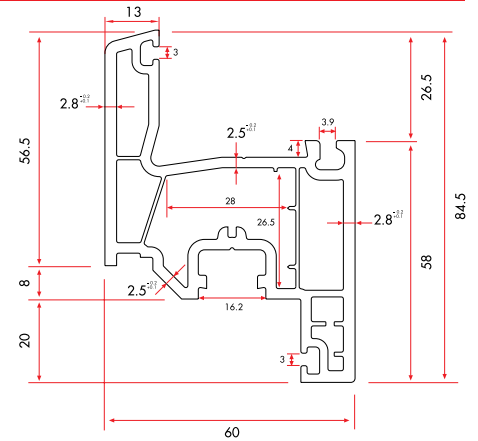

Sash Profile

6335 1.331 gr/m

1 Pack : 6x6 m = 36 m