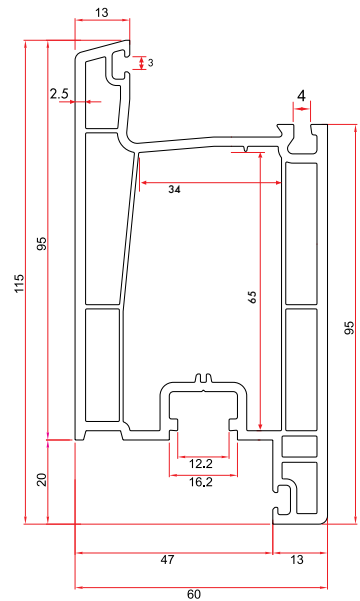

Door Sash Profile

SX6450 1.545 gr/m

1 Pack : 4x6 m = 24 m