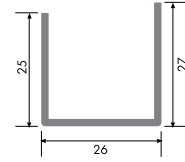

LINE80 - REINFORCEMENT STEEL

009.001

For
7521-7531-7536-7541-7520
7530-7535-7540-8621-8641