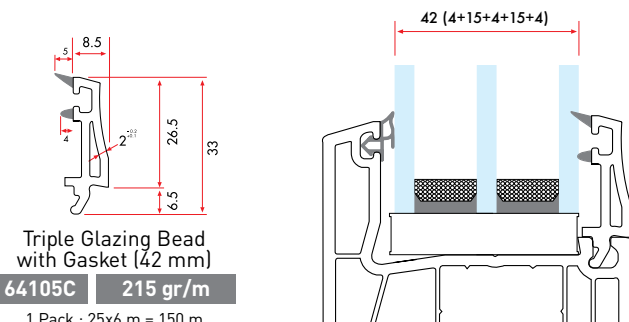

Triple Glazing Bead with Gasket (42 mm)

64105C 215 gr/m

1 Pack : 25x6 m = 150 m