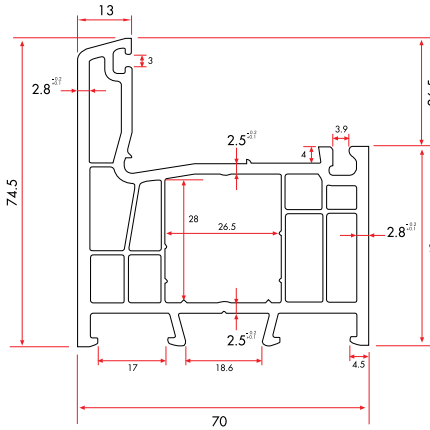

Frame Profile

7520 | **1.430 gr/m**

1 Pack : 6x6 m = 36 m