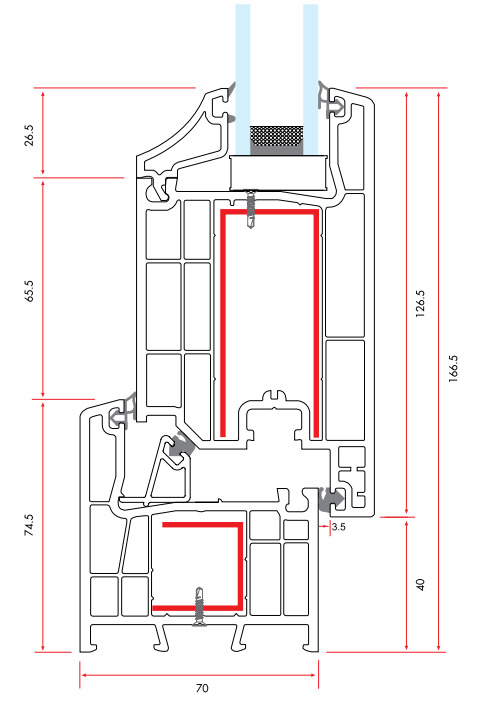

ECOLINE70 - ASSEMBLY DETAILS