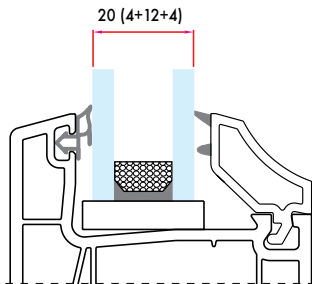

X6495 250 gr/m

1 Pack : 25x6 m = 150 m

Double Glazing Bead with Gasket (20 mm)

X6496 170 gr/m

1 Pack : 25x6 m = 150 m

Double Glazing Bead with Gasket (24 mm)

X6490 170 gr/m

1 Pack : 25x6 m = 150 m