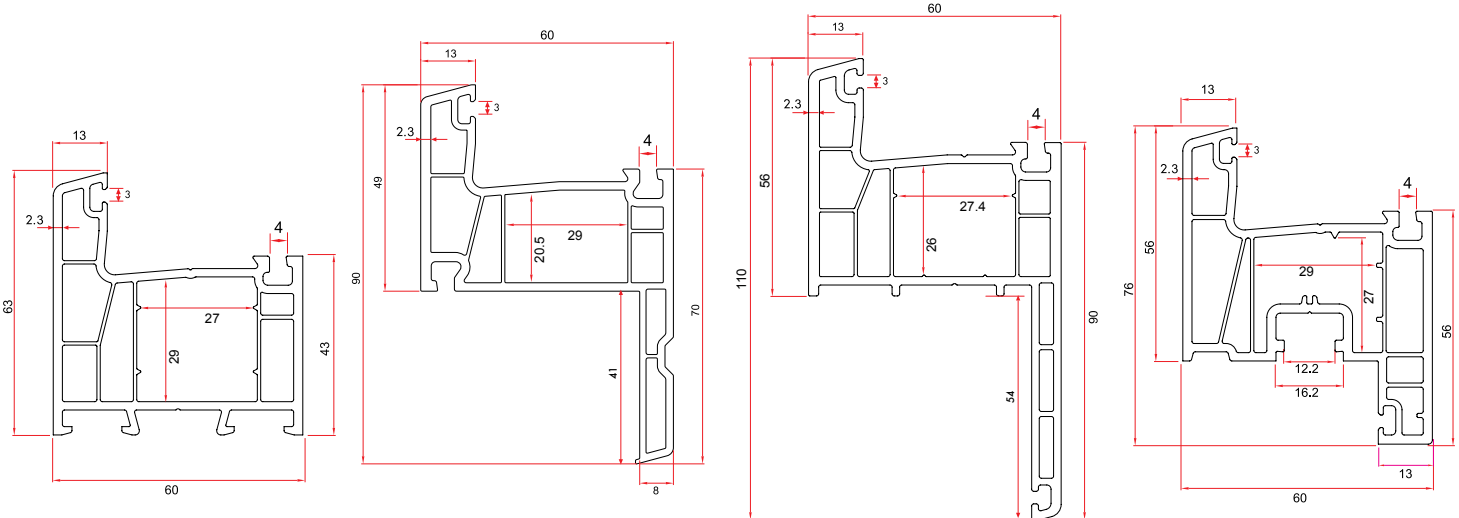

9010 | **166 gr/m**

1 Pack : 25x6 m = 150 m

Sash Drip Profile

9011 | **168 gr/m**

1 Pack : 25x6 m = 150 m

ECOLINE60 - ASSEMBLY DETAILS

MAIN PROFILES

Frame Profile