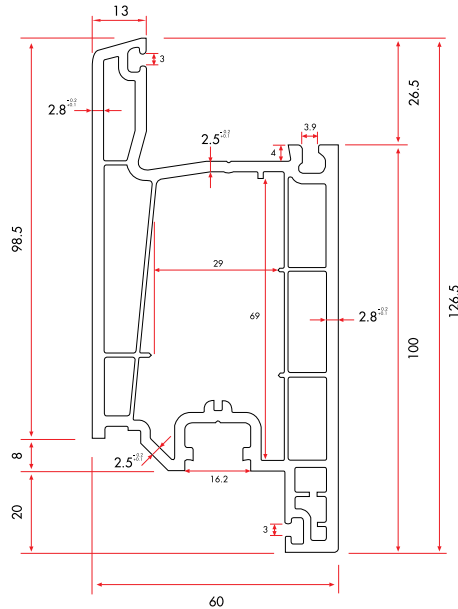

Inswing Door Sash Profile

6450 1.870 gr/m

1 Pack : 4x6 m = 24 m