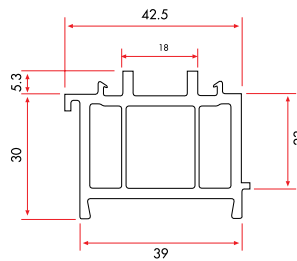

1 Pack : 4x6 m = 24 m

250 mm Window Sill Profile

1055 1.460 gr/m

1 Pack : 4x6 m = 24 m

"T" Fringe Profile

1060 126 gr/m

1 Pack : 25x6 m = 150 m

Window Sill Adaptor