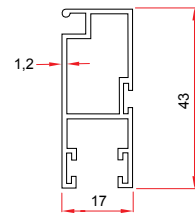

Aluminium Locking Profile

7350 500 gr/m

1 Pack : 6x6 m = 36 m

Aluminium Rail Profile

8460 105 gr/m

1 Pack : 25x6 m = 150 m

Aluminium Fly Screen Profile

001.174