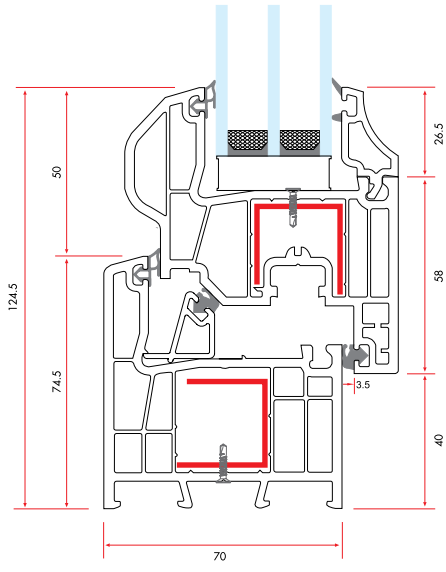

ECOLINE70 - ASSEMBLY DETAILS