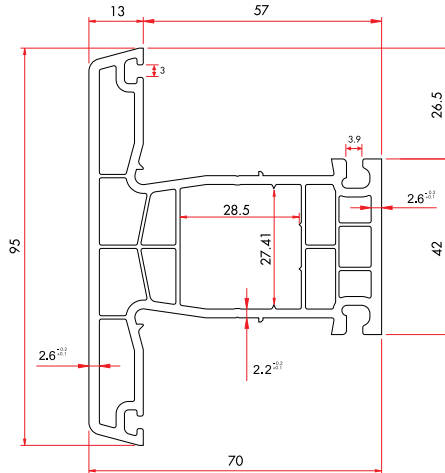

Mullion Profile

7541 | **1.407 gr/m**

1 Pack : 6x6 m = 36 m