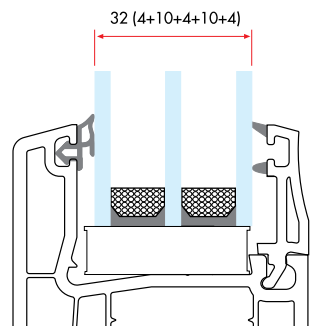

6490C 240 gr/m

1 Pack : 25x6 m = 150 m

Triple Glazing Bead with Gasket (30 mm)

64100C 220 gr/m

1 Pack : 25x6 m = 150 m

Triple Glazing Bead with Gasket (32 mm)

64105C 215 gr/m

1 Pack : 25x6 m = 150 m