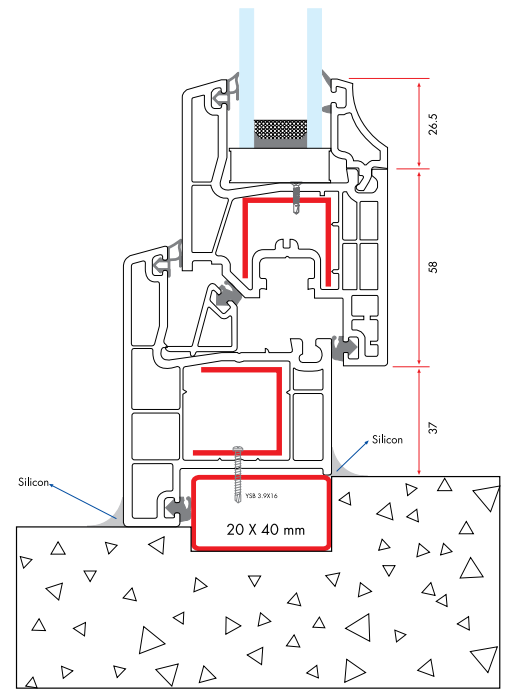

9010 | **166 gr/m**

1 Pack : 25x6 m = 150 m

Sash Drip Profile

9011 | **168 gr/m**

1 Pack : 25x6 m = 150 m

ECOLINE60 - ASSEMBLY DETAILS

MAIN PROFILES

Frame Profile