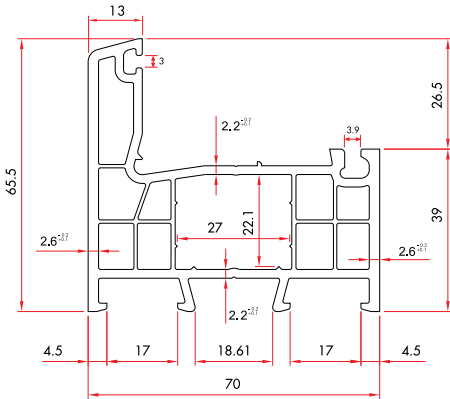

MAIN PROFILES

Frame Profile

7526 | **1.163 gr/m**

1 Pack : 6x6 m = 36 m