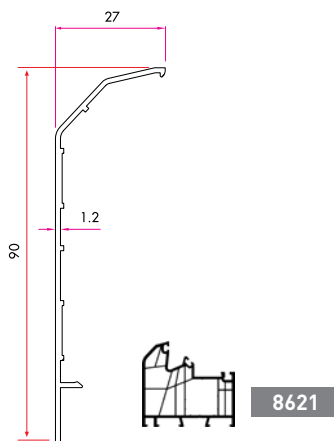

LINE80 Frame Aluminium Cladding

110823 423 gr/m

1 Pack : 6x6 m = 36 m