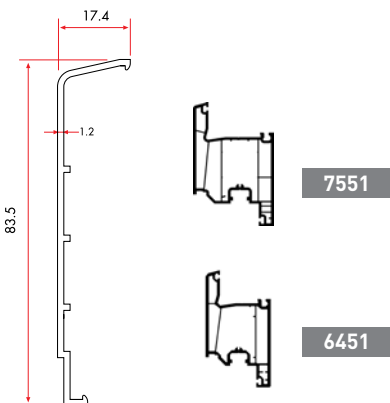

Balcony Door
Aluminium Cladding

110052 **457 gr/m**

1 Pack : 6x6 m = 36 m

110010 **250 gr/m**

1 Pack : 10x6 m = 60 m

001.127

1 Box : 100 pcs

014.002

1 Roll : 33 m