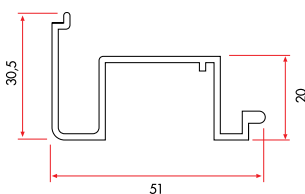

LINE60 Aluminium Door Sash Without Threshold

6455 552 gr/m

1 Pack : 4x6 m = 24 m

9010 166 gr/m

1 Pack : 25x6 m = 150 m

9011 168 gr/m

1 Pack : 25x6 m = 150 m