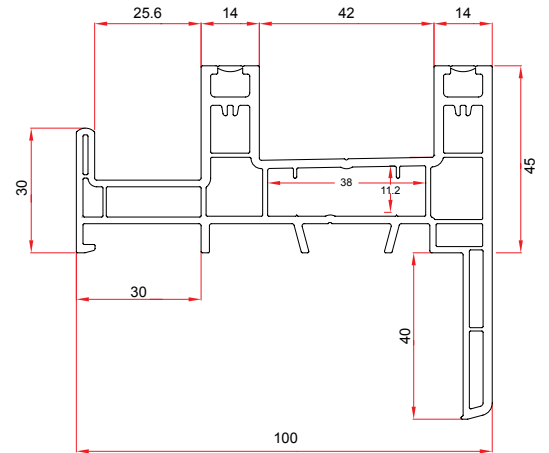

Double Track with Screen Renovation Frame Profile

7324 1.460 gr/m

1 Pack : 4x6 m = 24 m