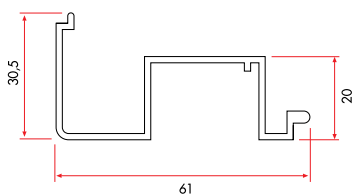

**LINE70 Aluminium Door Sash
Without Threshold**

7555 594 gr/m

1 Pack : 4x6 m = 24 m

9010 166 gr/m

1 Pack : 25x6 m = 150 m

9011 168 gr/m

1 Pack : 25x6 m = 150 m