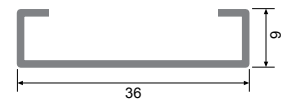

009.008

For
7320-7321-7322
7323-7324