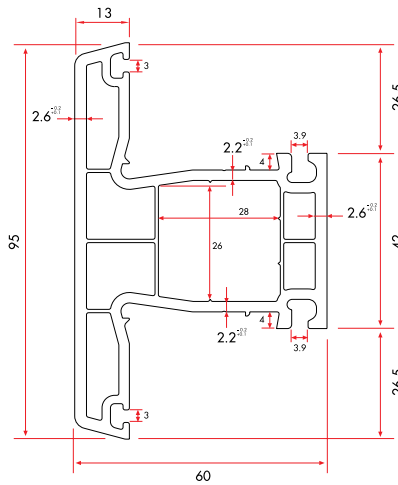

1 Pack : 6x6 m = 36 m

Mullion Profile

6340 | **1.226 gr/m**

1 Pack : 6x6 m = 36 m

Interlock Profile

8441 | **290 gr/m**

1 Pack : 10x6 m = 60 m

Aluminium Interlock Profile