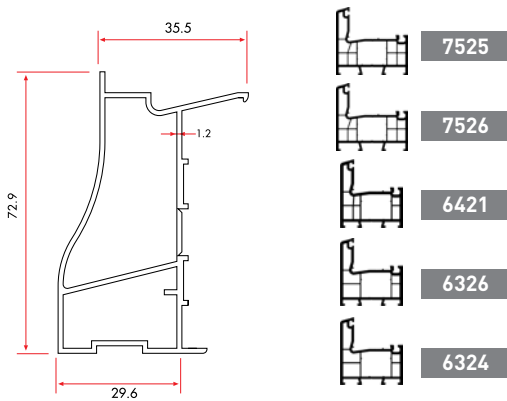

110021 354 gr/m

1 Pack : 6x6 m = 36 m

LINE60 Frame
Aluminium Cladding

110621 371 gr/m

1 Pack : 6x6 m = 36 m

Low Frame with Fly
Screen Aluminium Cladding

110022 874 gr/m

1 Pack : 6x6 m = 36 m