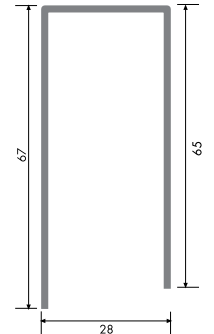

LINEX70 - GLAZING BEADS

X6481 245 gr/m

1 Pack : 25x6 m = 150 m

X6480 250 gr/m

1 Pack : 25x6 m = 150 m

X6495 250 gr/m

1 Pack : 25x6 m = 150 m

X6496 170 gr/m

1 Pack : 25x6 m = 150 m

X6490 170 gr/m

1 Pack : 25x6 m = 150 m

X6491 170 gr/m

1 Pack : 25x6 m = 150 m

X64105 210 gr/m

1 Pack : 25x6 m = 150 m

LINEX70 - REINFORCEMENT STEEL

009.010

For SX7527

009.001

For
SX7520-SX6430-SX7530
SX7540-SX6440

009.006

For
75110-75131

009.005

For
75160

009.003

For
SX6451

009.002

For
SX6450-SX6460

LINEX70 - ACCESSORIES

001.012

Mullion Connector

001.014

Espagnolette Striker

001.036

Sash Adaptor Cap

001.001

Hinge