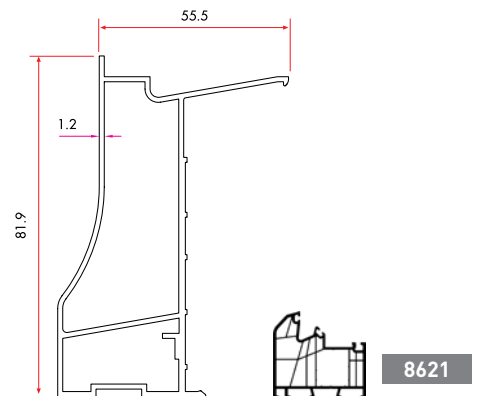

LINE70 Frame Aluminium Cladding

110721 421 gr/m

1 Pack : 6x6 m = 36 m

LINE80 Frame Aluminium Cladding

110821 352 gr/m

1 Pack : 6x6 m = 36 m

LINE80 Frame with Fly Screen Aluminium Cladding

110822 1.018 gr/m