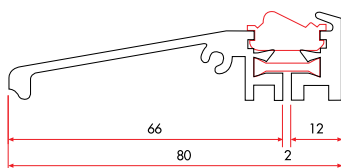

Pipe Profile

1030 550 gr/m

1 Pack : 6x6 m = 36 m

Static Coupling

64160 1.064 gr/m

1 Pack : 4x6 m = 24 m

LINE60 Thermally Broken Aluminium Threshold Profile

60210 1.352 gr/m