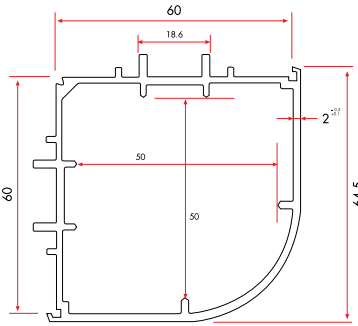

001.051

Threshold Adaptor

ECOLINE60 Plus - AUXILIARY PROFILES

90° Corner Adaptor

64110 766 gr/m

1 Pack : 4x6 m = 24 m

Coupling Profile

64120 330 gr/m