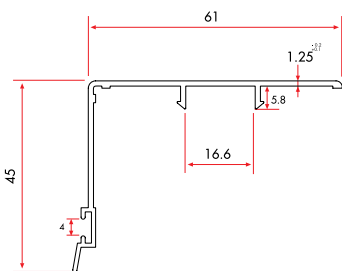

1 Pack : 6x6 m = 36 m

Mullion Profile

6340 | **1.226 gr/m**

1 Pack : 6x6 m = 36 m

Interlock Profile

8441 | **290 gr/m**

1 Pack : 10x6 m = 60 m

Aluminium Interlock Profile