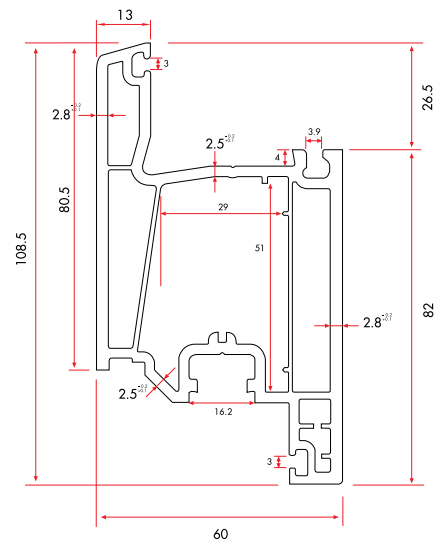

Balcony Door Sash Profile

6451 1.584 gr/m

1 Pack : 4x6 m = 24 m