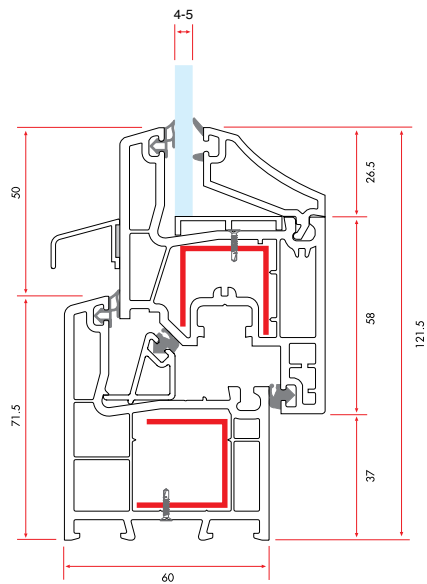

9010 | **166 gr/m**

1 Pack : 25x6 m = 150 m

Sash Drip Profile

9011 | **168 gr/m**

1 Pack : 25x6 m = 150 m

ECOLINE60 - ASSEMBLY DETAILS

MAIN PROFILES

Frame Profile