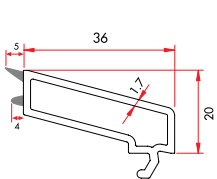

Double Glazing Bead with Gasket

X6481 | **245 gr/m**

1 Pack : 25x6 m = 150 m