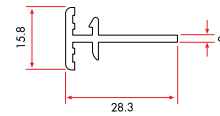

Hinge

LINEX60 - AUXILIARY PROFILES

90° Corner Adaptor

64110 766 gr/m

1 Pack : 4x6 m = 24 m

Coupling Profile

64120 330 gr/m

1 Pack : 10x6 m = 60 m