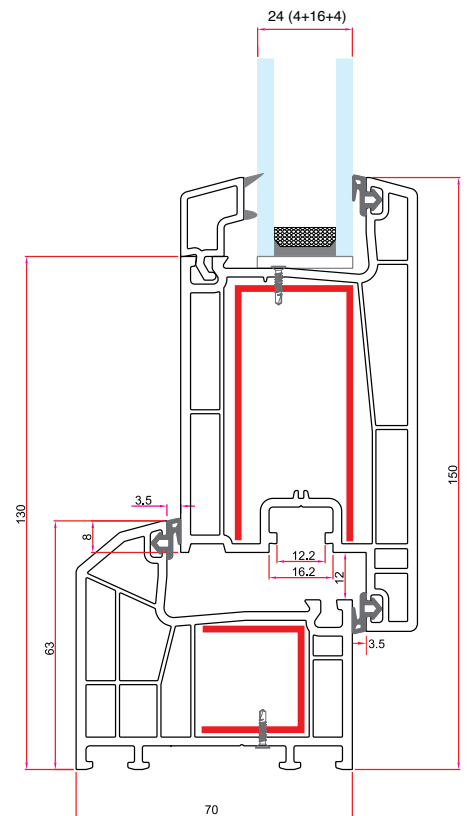

1030 550 gr/m

1 Pack : 6x6 m = 36 m

Static Coupling

75160 1.178 gr/m

1 Pack : 4x6 m = 24 m

LINEX70 - ASSEMBLY DETAILS

LINEX70 - ASSEMBLY DETAILS

MAIN PROFILES