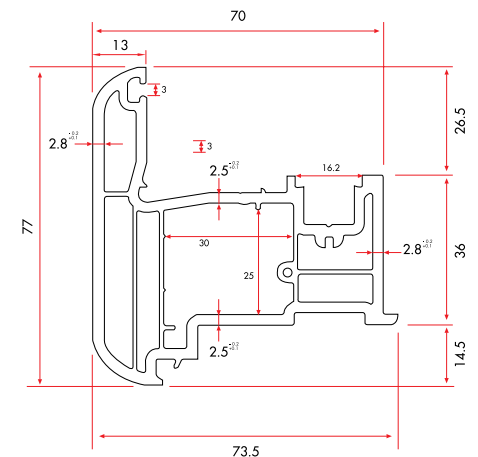

Sash Adaptor Profile

7570 | **1.394 gr/m**

1 Pack : 6x6 m = 36 m

ECOLINE70 - GLAZING BEADS

ECOLINE70 - REINFORCEMENT STEEL

ECOLINE70 - ACCESSORIES

ECOLINE70 - AUXILIARY PROFILES

90° Corner Adaptor