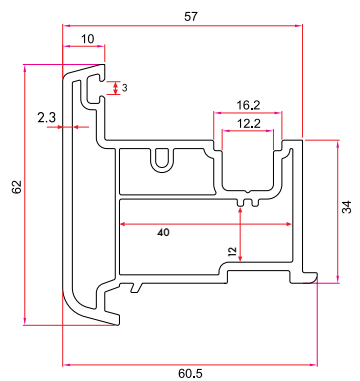

SX6451 1.347 gr/m

1 Pack : 4x6 m = 24 m

Outswing Door Sash Profile

SX6460 1.545 gr/m

1 Pack : 4x6 m = 24 m

Sash Adaptor Profile

SX6470 890 gr/m

1 Pack : 6x6 m = 36 m