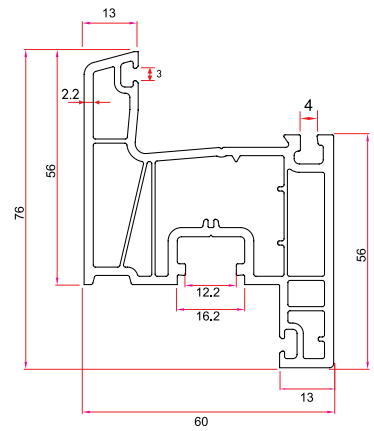

Sash Profile

SX6430 1.172 gr/m

1 Pack : 6x6 m = 36 m