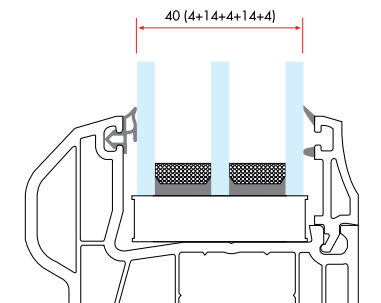

7580C | **292 gr/m**

1 Pack : 25x6 m = 150 m

Triple Glazing Bead with Gasket (40 mm)

64100C | **220 gr/m**

1 Pack : 25x6 m = 150 m

Triple Glazing Bead with Gasket (32 mm)

75105C | **239 gr/m**

1 Pack : 25x6 m = 150 m