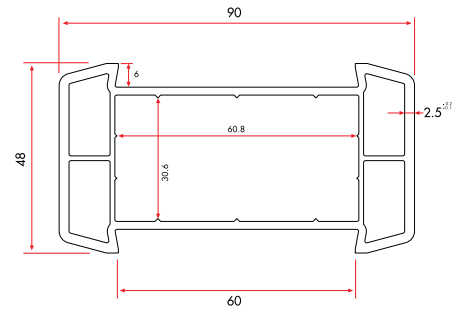

1 Pack : 4x6 m = 24 m

Angle Corner Adaptor Profile

64140 390 gr/m

1 Pack : 12x6 m = 72 m

Pipe Profile

1030 550 gr/m

1 Pack : 6x6 m = 36 m

Static Coupling