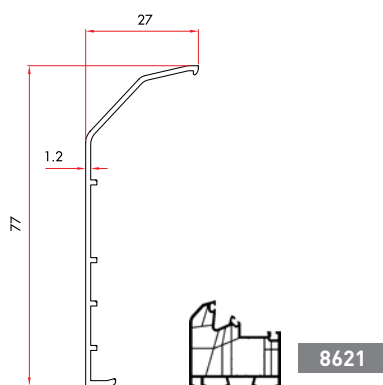

LINE80 Frame Aluminium Cladding

110821 352 gr/m

1 Pack : 6x6 m = 36 m