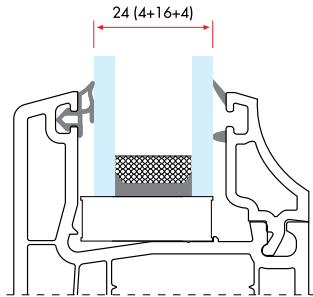

Triple Glazing Bead with Gasket (30 mm)

64100C 220 gr/m

1 Pack : 25x6 m = 150 m