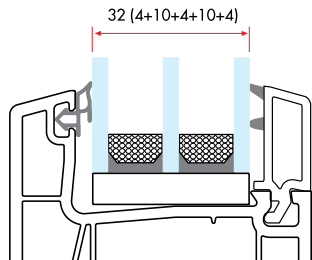

Double Glazing Bead with Gasket (24 mm)

X6491 170 gr/m

1 Pack : 25x6 m = 150 m

Triple Glazing Bead with Gasket (32 mm)

X64105 210 gr/m

1 Pack : 25x6 m = 150 m

LINEX70 - REINFORCEMENT STEEL

009.010