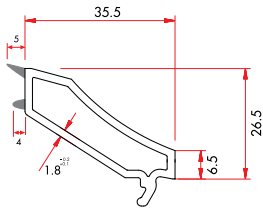

1 Pack : 4x6 m = 24 m

Sash Adaptor Profile

6470 1.278 gr/m

1 Pack : 6x6 m = 36 m

ECOLINE60 Plus - GLAZING BEADS

Single Glazing Bead with Gasket

6480C 332 gr/m

1 Pack : 25x6 m = 150 m