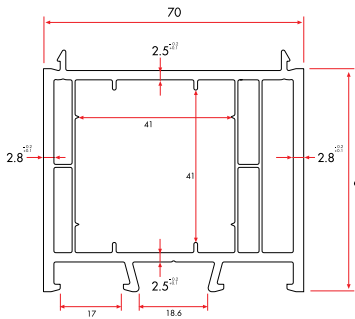

1 Pack : 10x6 m = 60 m

Frame Extension (60 mm)

75131 1.264 gr/m

1 Pack : 4x6 m = 24 m

Angle Corner Adaptor Profile

75140 467 gr/m

1 Pack : 12x6 m = 72 m

Pipe Profile