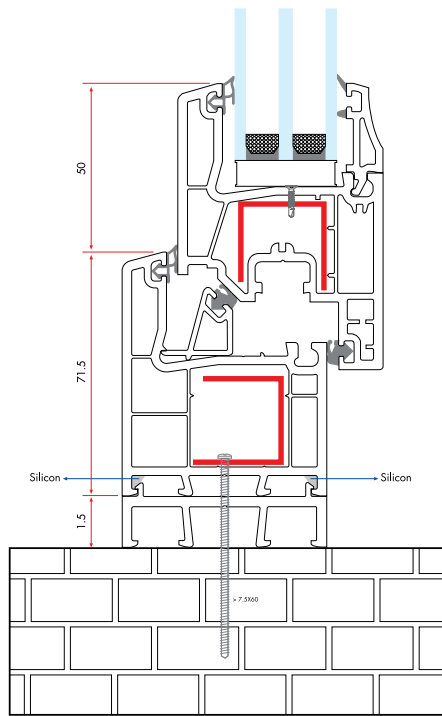

9010 | **166 gr/m**

1 Pack : 25x6 m = 150 m

Sash Drip Profile

9011 | **168 gr/m**

1 Pack : 25x6 m = 150 m

ECOLINE60 - ASSEMBLY DETAILS

MAIN PROFILES

Frame Profile