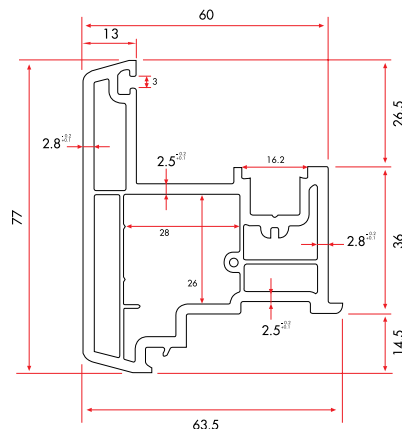

6451 1.584 gr/m

1 Pack : 4x6 m = 24 m

Outswing Door Sash Profile

6460 1.870 gr/m

1 Pack : 4x6 m = 24 m

Sash Adaptor Profile

6470 1.278 gr/m

1 Pack : 6x6 m = 36 m