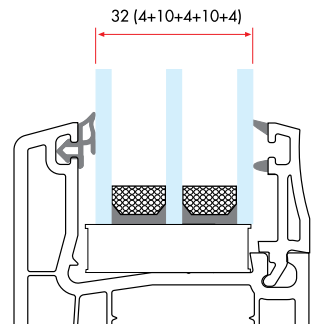

6490C 240 gr/m

1 Pack : 25x6 m = 150 m

Triple Glazing Bead with Gasket (30 mm)

64100C 220 gr/m

1 Pack : 25x6 m = 150 m

Triple Glazing Bead with Gasket (32 mm)

64105C 215 gr/m

1 Pack : 25x6 m = 150 m