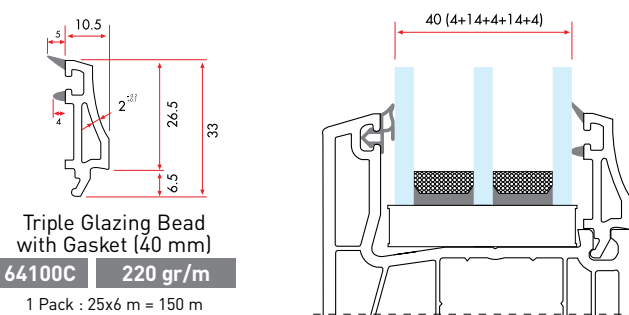

1 Pack : 25x6 m = 150 m

Triple Glazing Bead with Gasket (32 mm)

75105C 239 gr/m

1 Pack : 25x6 m = 150 m

Triple Glazing Bead with Gasket (34 mm)

6490C 240 gr/m

1 Pack : 25x6 m = 150 m

Triple Glazing Bead with Gasket (40 mm)