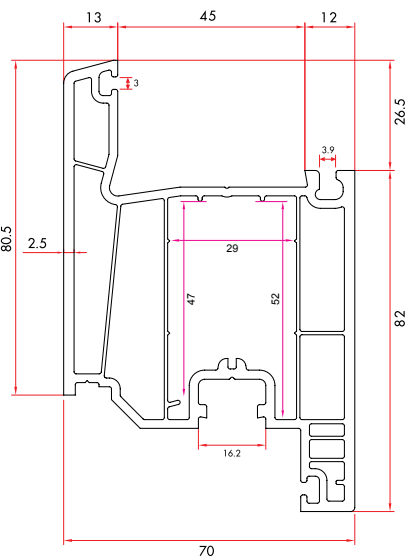

Balcony Door Sash Profile

7551 | **1.546 gr/m**

1 Pack : 4x6 m = 24 m