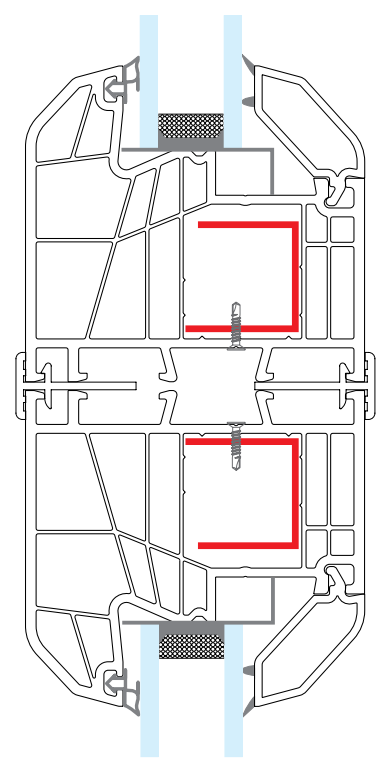

9010 166 gr/m

1 Pack : 25x6 m = 150 m

Sash Drip Profile

9011 168 gr/m

1 Pack : 25x6 m = 150 m

LINE80 - ASSEMBLY DETAILS

MAIN PROFILES

Frame Profile