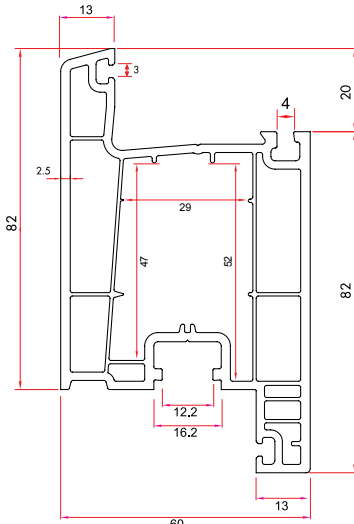

1 Pack : 6x6 m = 36 m

Mullion Profile

SX6440 1.180 gr/m

1 Pack : 6x6 m = 36 m

Door Sash Profile

SX6450 1.545 gr/m

→ 18 1 Pack : 4x6 m = 24 m

Balcony Door Sash Profile