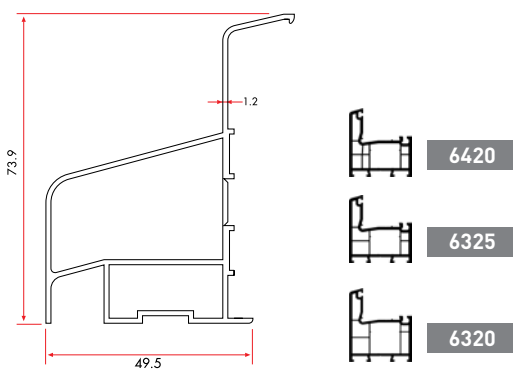

Low Frame
Wide Aluminium Cladding

110023 913 gr/m

1 Pack : 6x6 m = 36 m