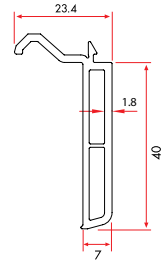

Fringe

10125 280 gr/m

1 Pack : 10x6 m = 60 m