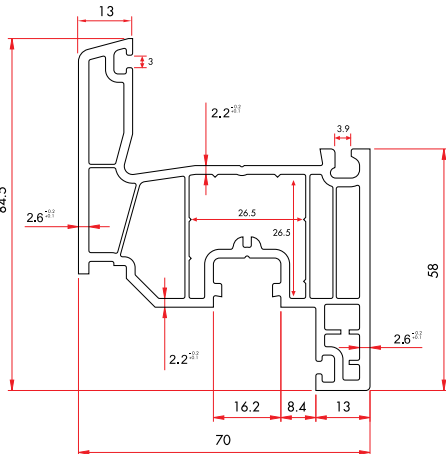

Sash Profile

7536 | **1.340 gr/m**

1 Pack : 6x6 m = 36 m