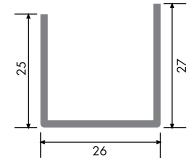

009.001

For
SX7520-SX6430-SX7530
SX7540-SX6440