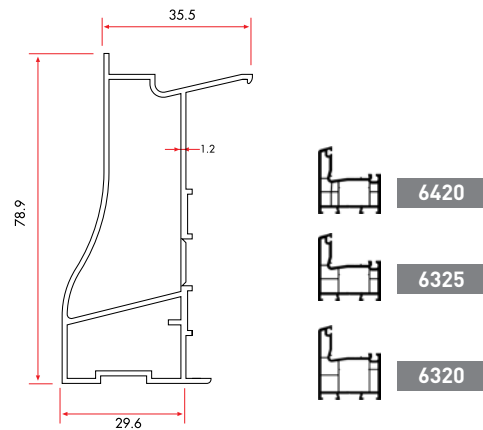

110021 354 gr/m

1 Pack : 6x6 m = 36 m

LINE60 Frame
Aluminium Cladding

110621 371 gr/m

1 Pack : 6x6 m = 36 m

Low Frame with Fly
Screen Aluminium Cladding

110022 874 gr/m

1 Pack : 6x6 m = 36 m