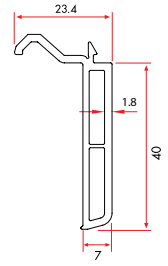

Fringe

10125 280 gr/m
1 Pack : 10x6 m = 60 m