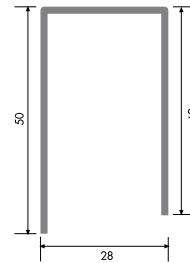

009.003

For 6451