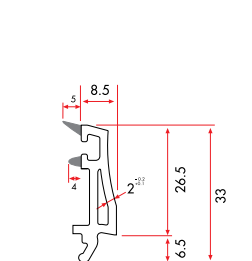

Triple Glazing Bead with Gasket (32 mm)

64105C 215 gr/m

1 Pack : 25x6 m = 150 m