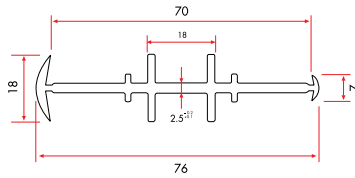

013.012

Sliding Roller

001.049

Brush Seal For Sash & Interlock

LINE80 Sliding - AUXILIARY PROFILES

90° Corner Adaptor

75110 1.280 gr/m

1 Pack : 4x6 m = 24 m