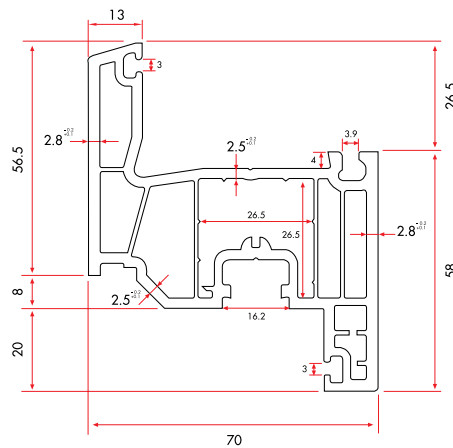

7525 | **1.298 gr/m**

1 Pack : 6x6 m = 36 m

Frame Profile

7520 | **1.430 gr/m**

1 Pack : 6x6 m = 36 m

Overlap Sash Profile

7530 | **1.583 gr/m**

1 Pack : 6x6 m = 36 m