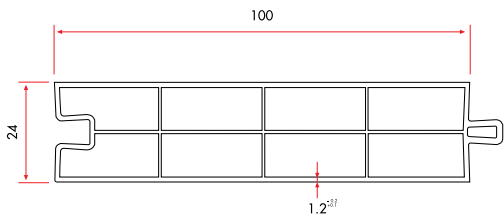

LINE70 Sliding - ASSEMBLY DETAILS

LINE70 Sliding - ASSEMBLY DETAILS

LINE70 Sliding - ASSEMBLY DETAILS

AUXILIARY PROFILES

24 mm Panel Profile

1010 585 gr/m

1 Pack : 10x6 m = 60 m

20 mm Panel Profile