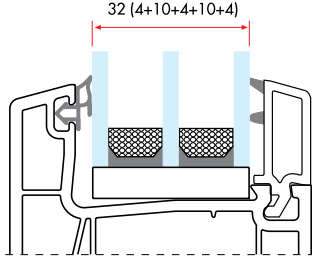

X64105 210 gr/m

1 Pack : 25x6 m = 150 m