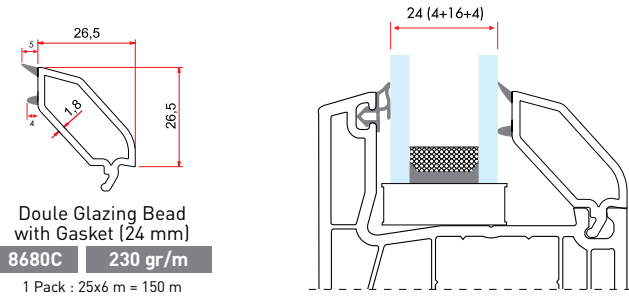

ECOLINE70 - GLAZING BEADS