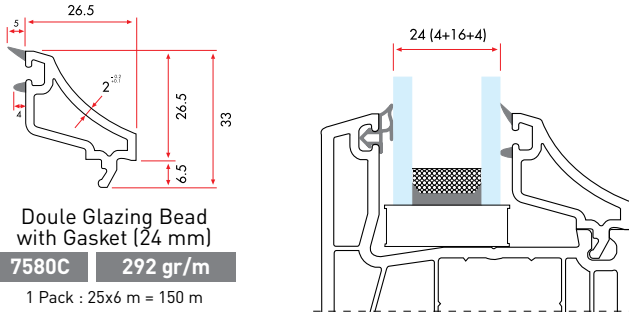

7570 | **1.394 gr/m**

1 Pack : 6x6 m = 36 m

LINE70 - GLAZING BEADS

Double Glazing Bead with Gasket (24 mm)

8680C 230 gr/m

1 Pack : 25x6 m = 150 m

Double Glazing Bead with Gasket (24 mm)

7580C 292 gr/m