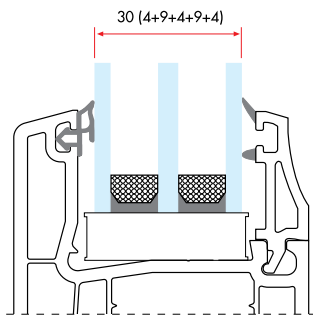

6490C 240 gr/m

1 Pack : 25x6 m = 150 m

Triple Glazing Bead with Gasket (30 mm)

64100C 220 gr/m

1 Pack : 25x6 m = 150 m

Triple Glazing Bead with Gasket (32 mm)

64105C 215 gr/m

1 Pack : 25x6 m = 150 m