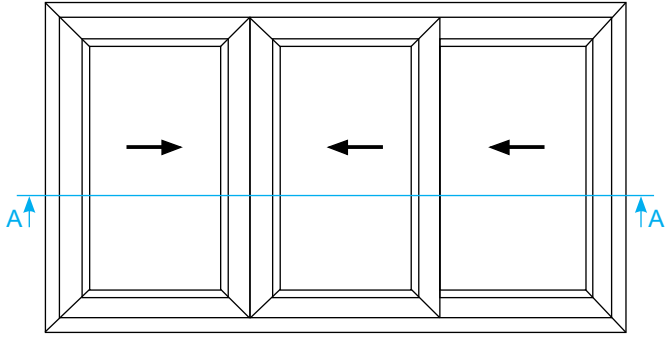

LINE70 Sliding - ASSEMBLY DETAILS