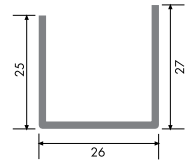

009.001

For 6320-6321-6322-6323-6330-6340