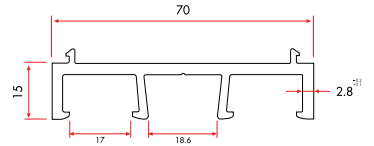

Coupling Profile

75120 390 gr/m

1 Pack : 10x6 m = 60 m

Coupling Profile

10120 130 gr/m

1 Pack : 25x6 m = 150 m

Frame Extension (15 mm)

75130 517 gr/m